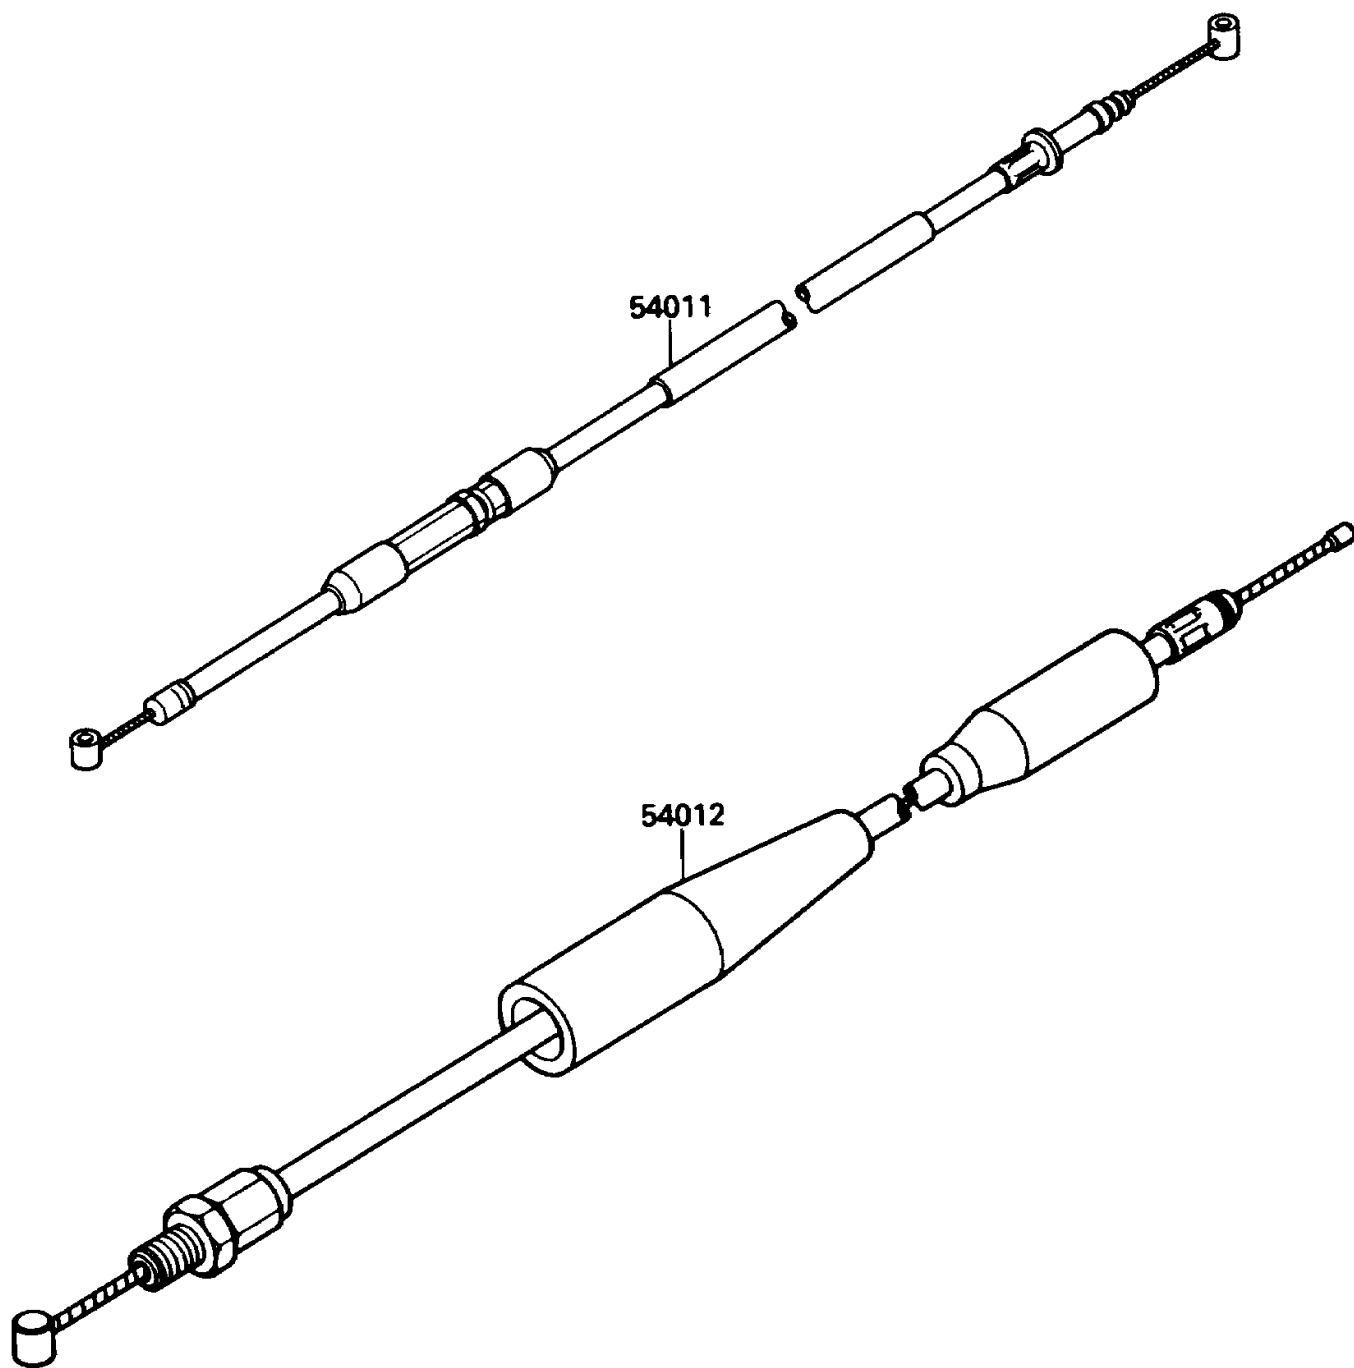

1988 KX™ 250

PARTS DIAGRAM

Cables

F2540-0286

1988 KX™ 250

PARTS LIST

Cables

Kawasaki

Let the Good Times Roll®

ITEM NAME

PART NUMBER

QUANTITY
