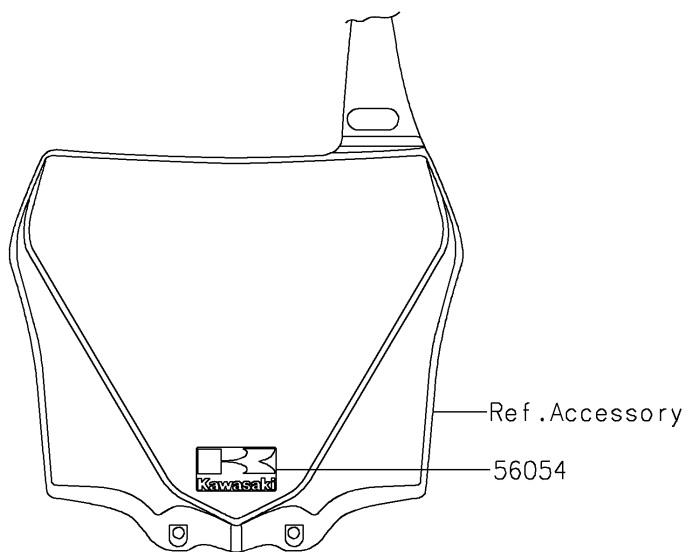

2021 KX™100

PARTS DIAGRAM

Decals

F2861

2021 KX™100

PARTS LIST

Decals

Kawasaki

Let the Good Times Roll®

ITEM NAME

PART NUMBER

QUANTITY
