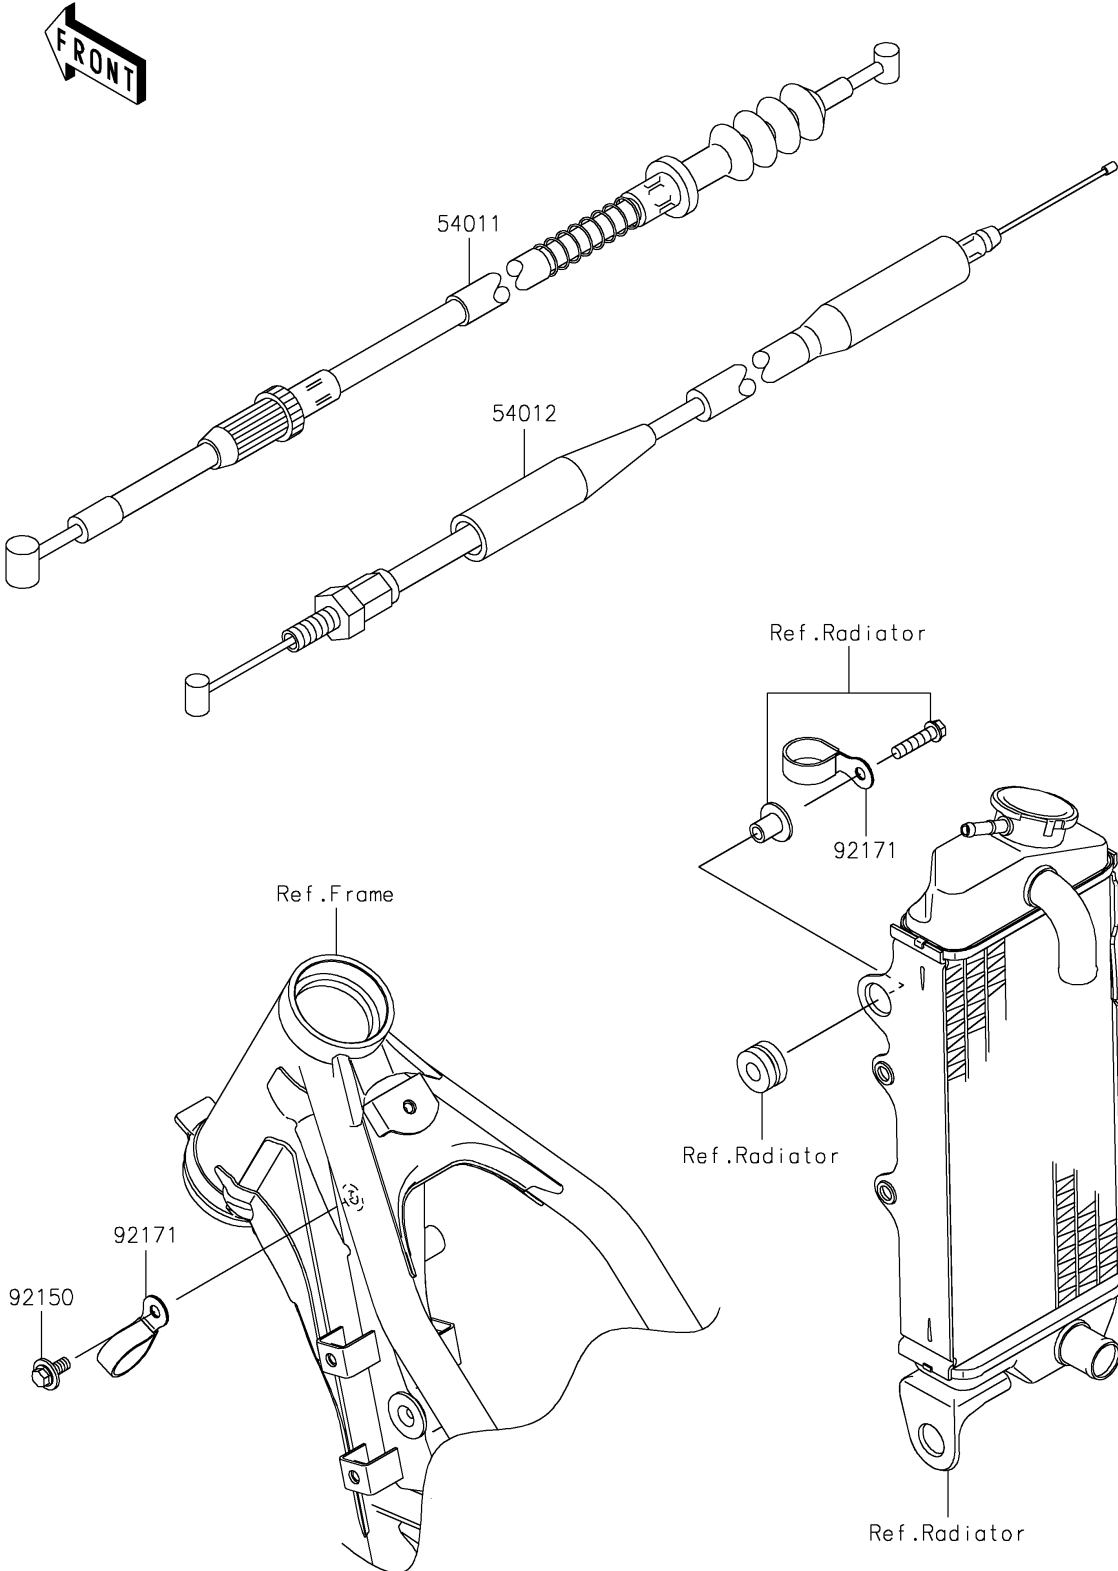

2021 KX™100

PARTS DIAGRAM

Cables

F2540

2021 KX™100

PARTS LIST

Cables

Kawasaki

Let the Good Times Roll®

ITEM NAME

PART NUMBER

QUANTITY
