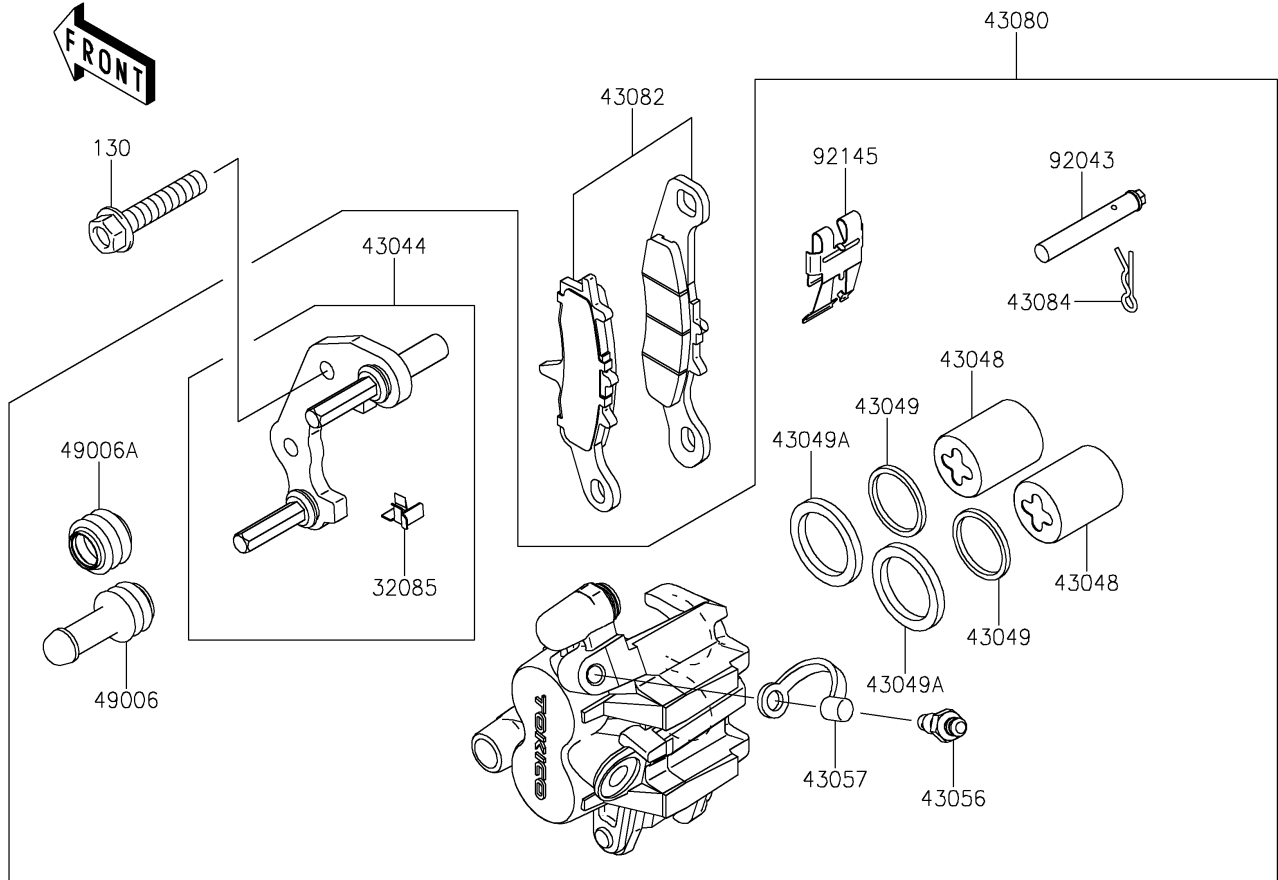

2021 KX™100

PARTS DIAGRAM

Front Brake

F2292

2021 KX™100

PARTS LIST

Front Brake

Kawasaki

Let the Good Times Roll®

ITEM NAME

PART NUMBER

QUANTITY
