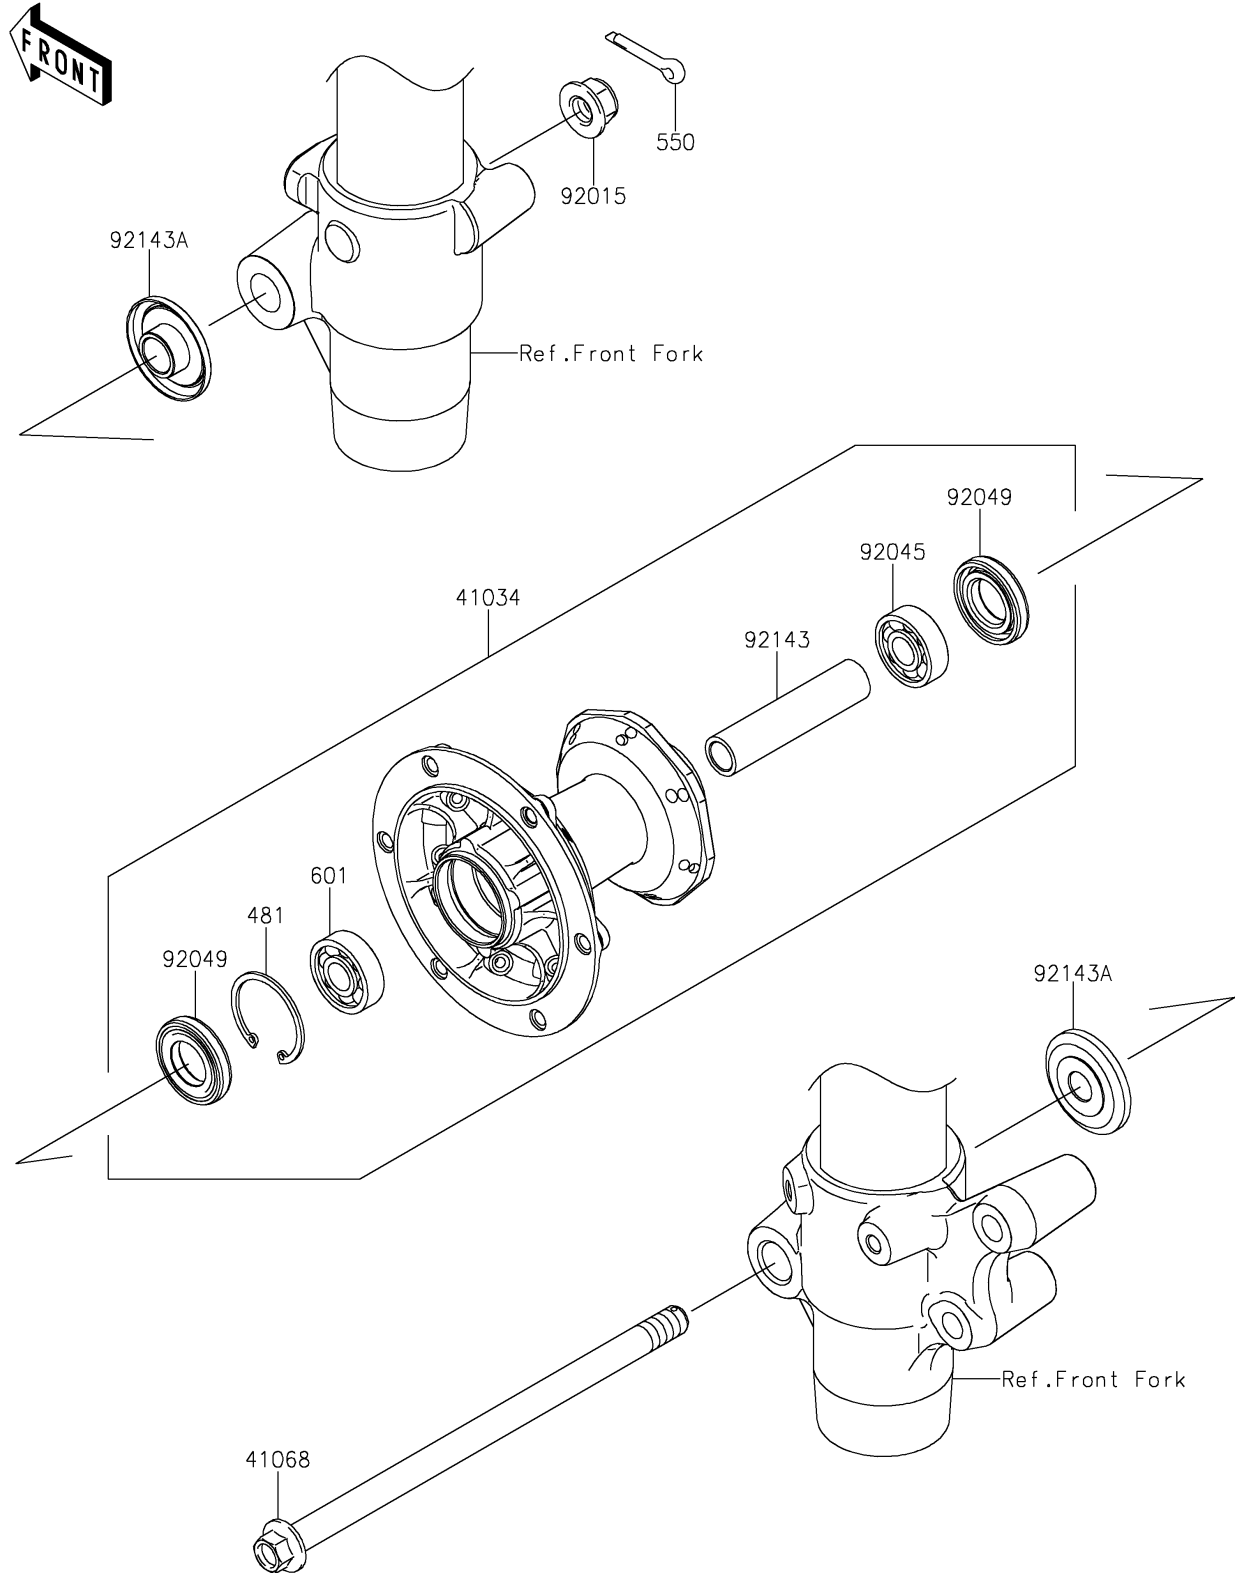

2021 KX™100

PARTS DIAGRAM

Front Hub

F2230

2021 KX™100

PARTS LIST

Front Hub

Kawasaki

Let the Good Times Roll®

ITEM NAME

PART NUMBER

QUANTITY
