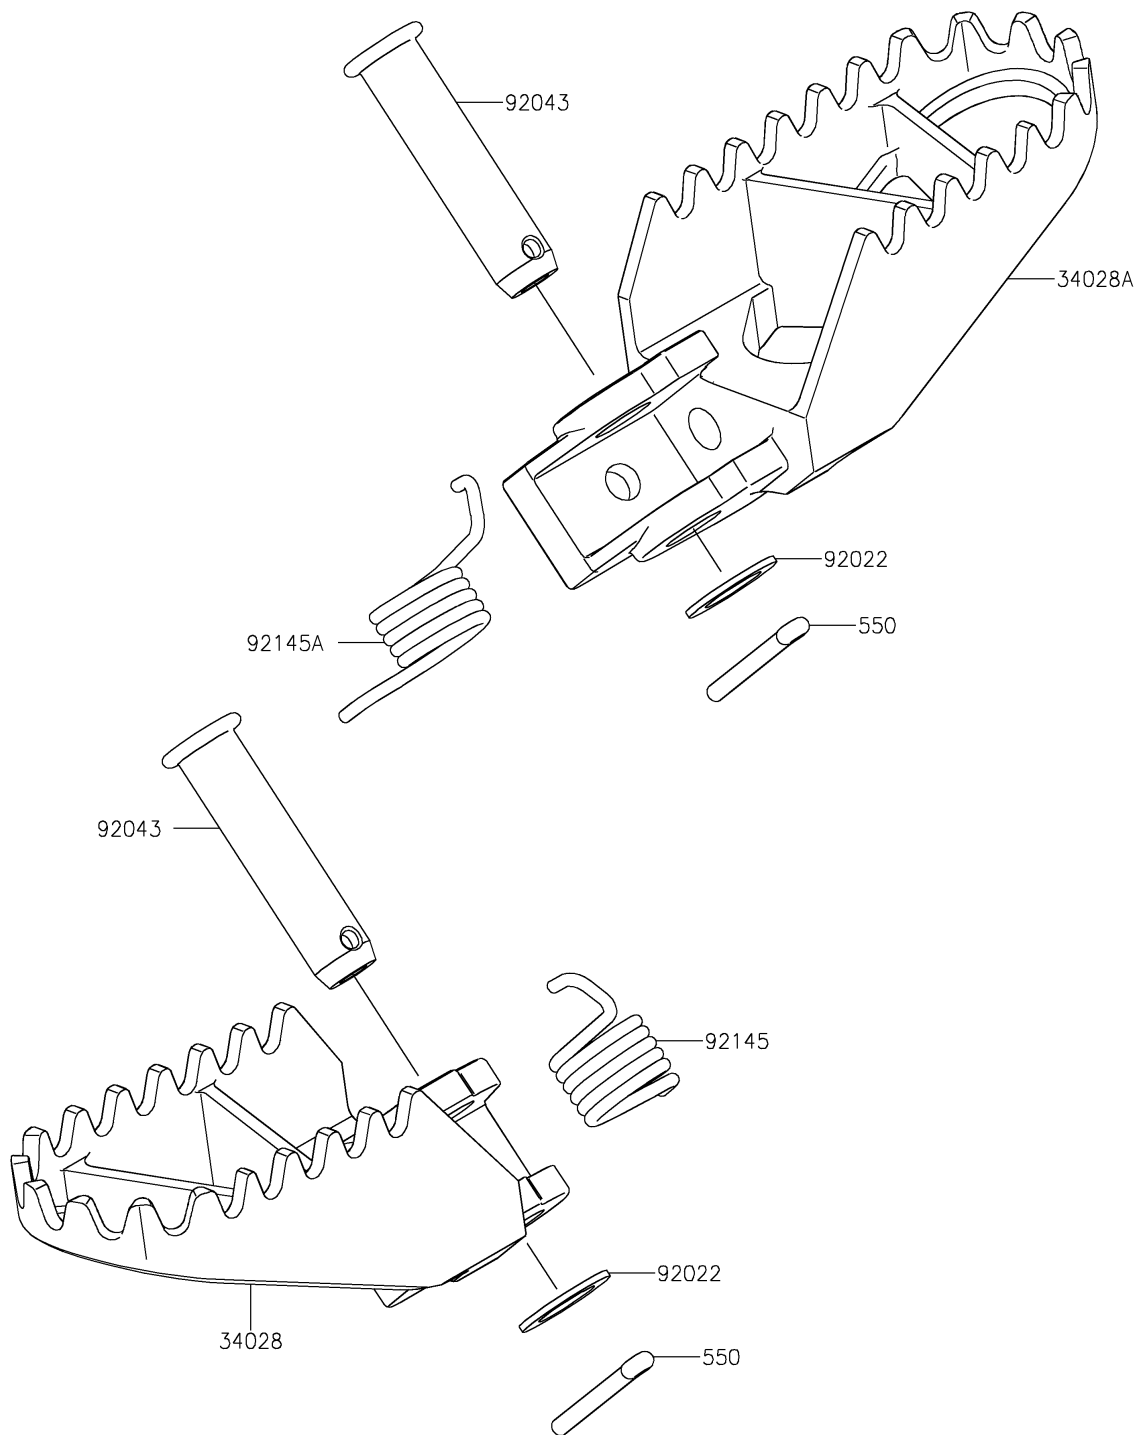

2021 KX™100

PARTS DIAGRAM

Footrests

F2160

2021 KX™100

PARTS LIST

Footrests

Kawasaki

Let the Good Times Roll®

ITEM NAME

PART NUMBER

QUANTITY
