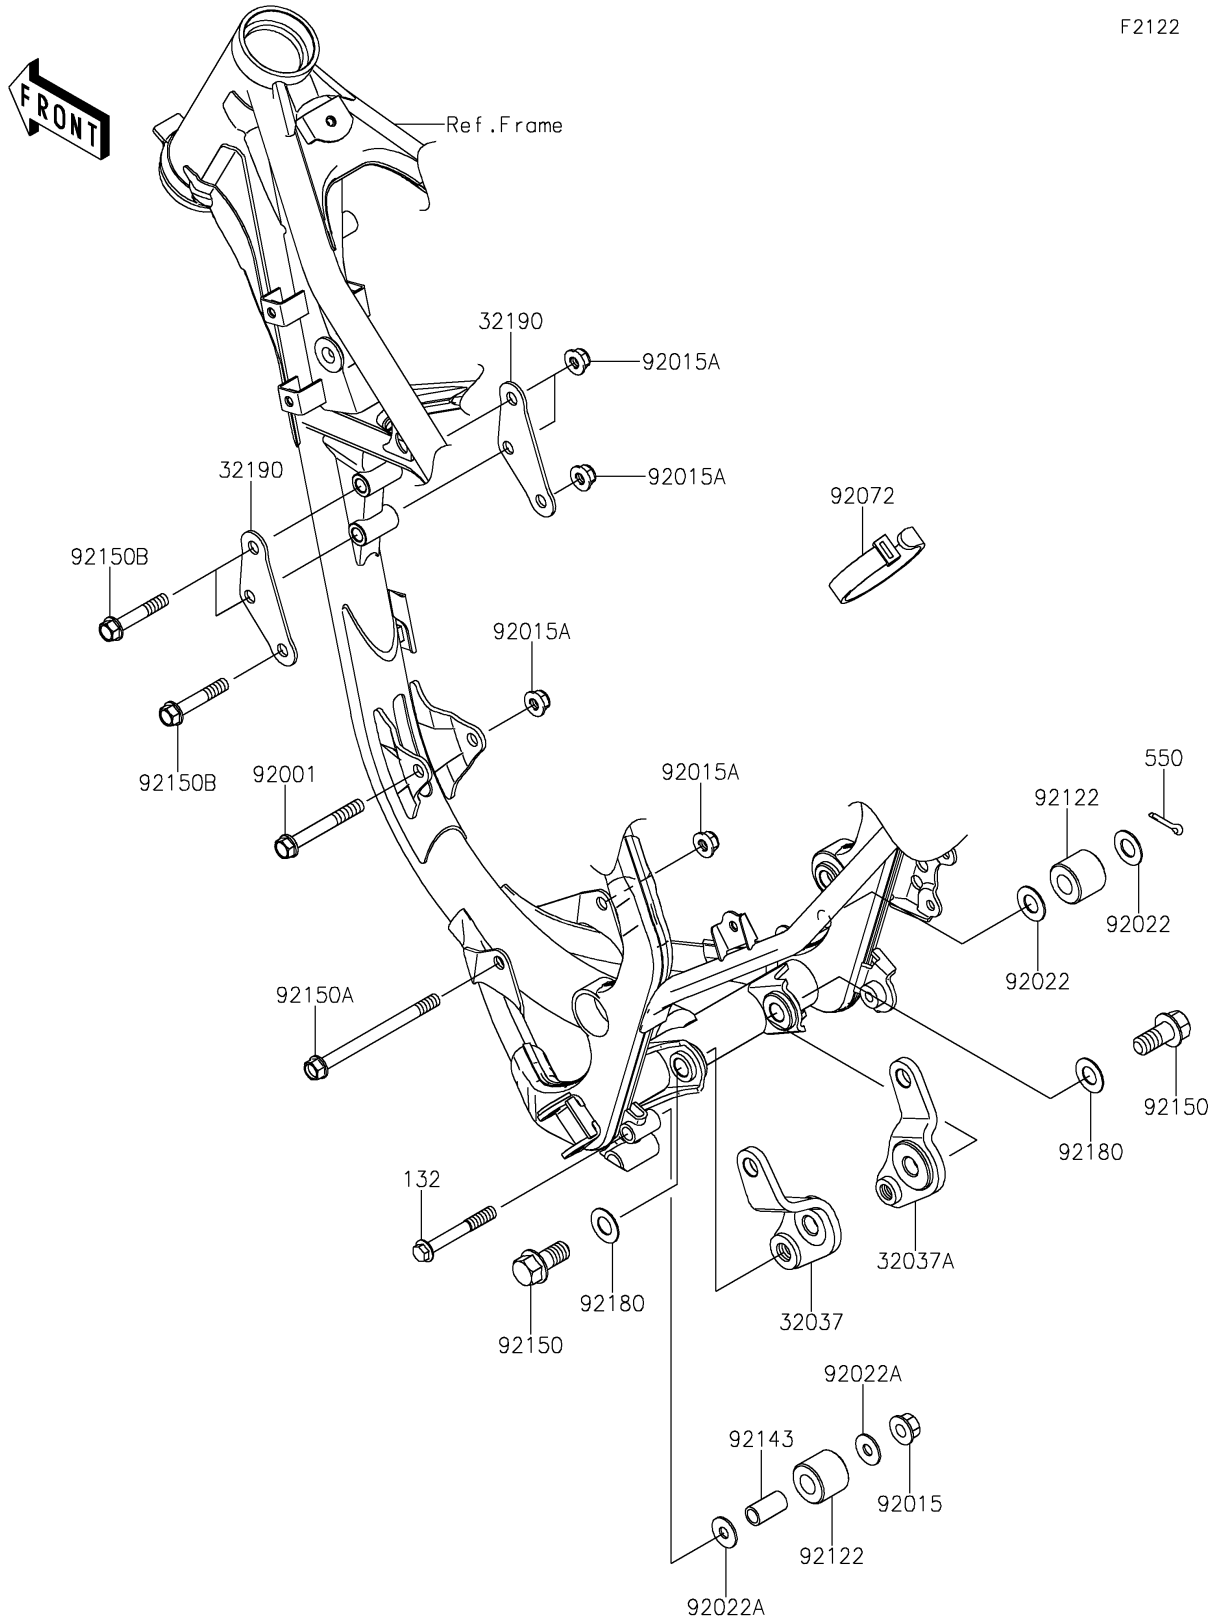

2021 KX™100

PARTS DIAGRAM

Engine Mount

F2122

2021 KX™100

PARTS LIST

Engine Mount

Kawasaki

Let the Good Times Roll®

ITEM NAME

PART NUMBER

QUANTITY
