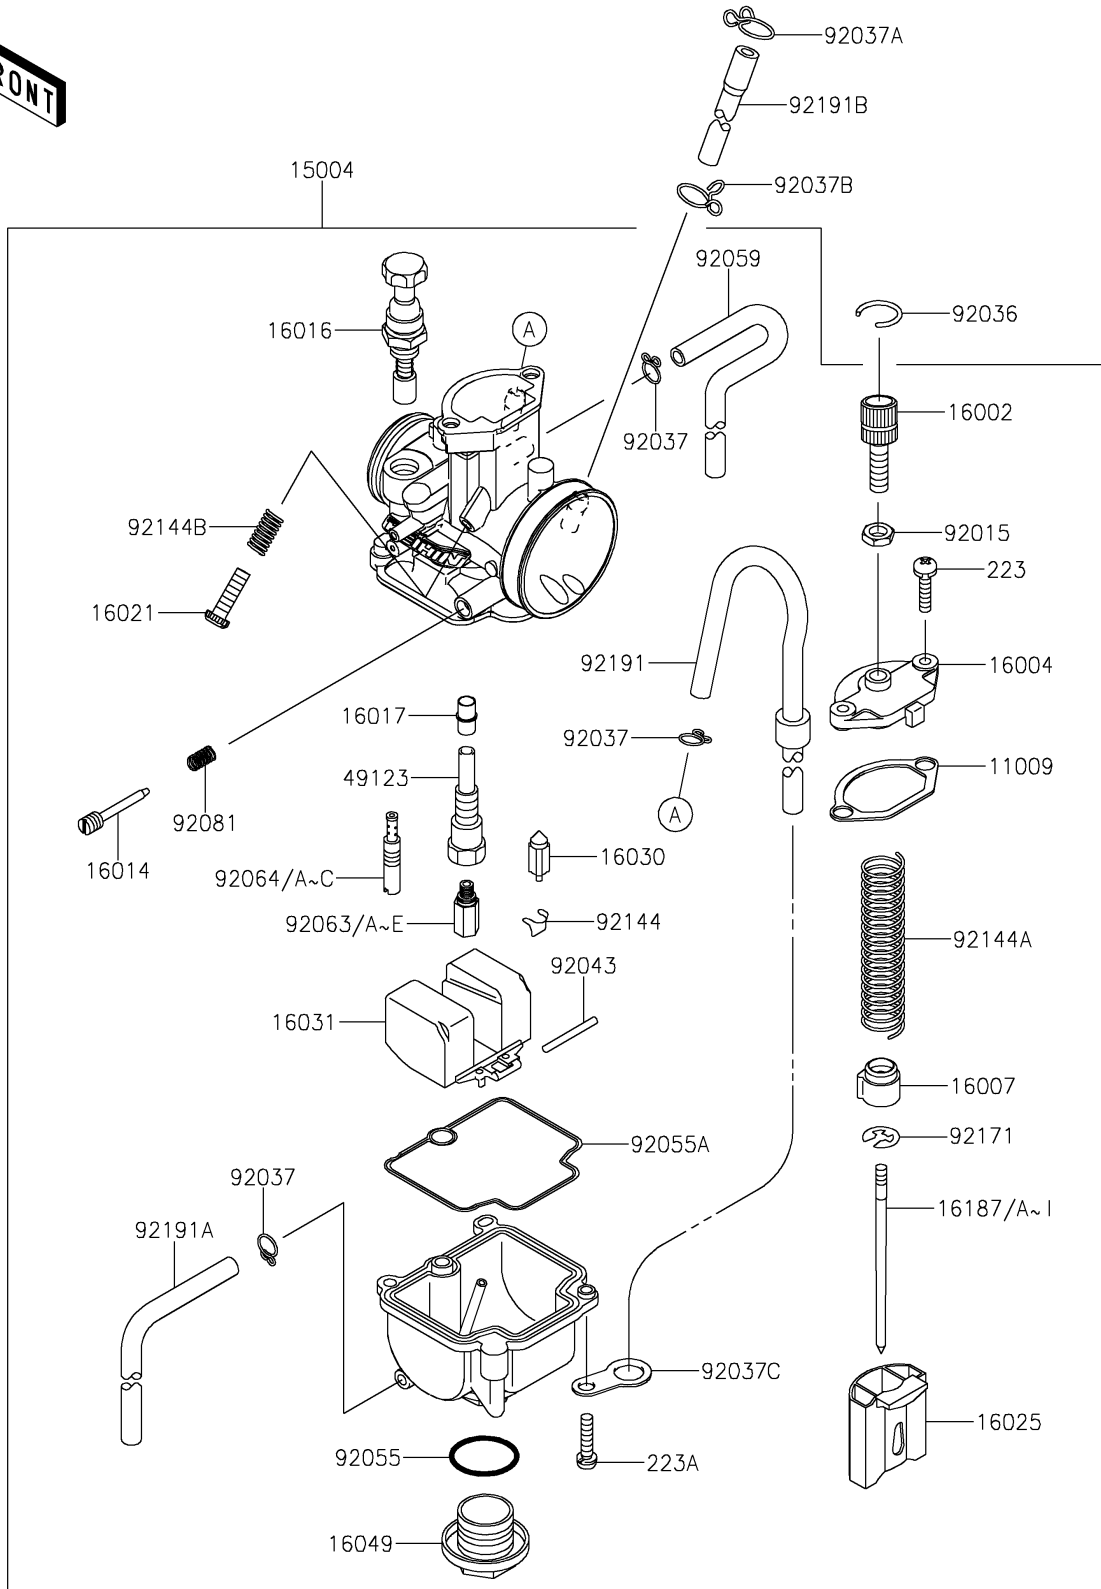

2021 KX™100

PARTS DIAGRAM

Carburetor

E1611