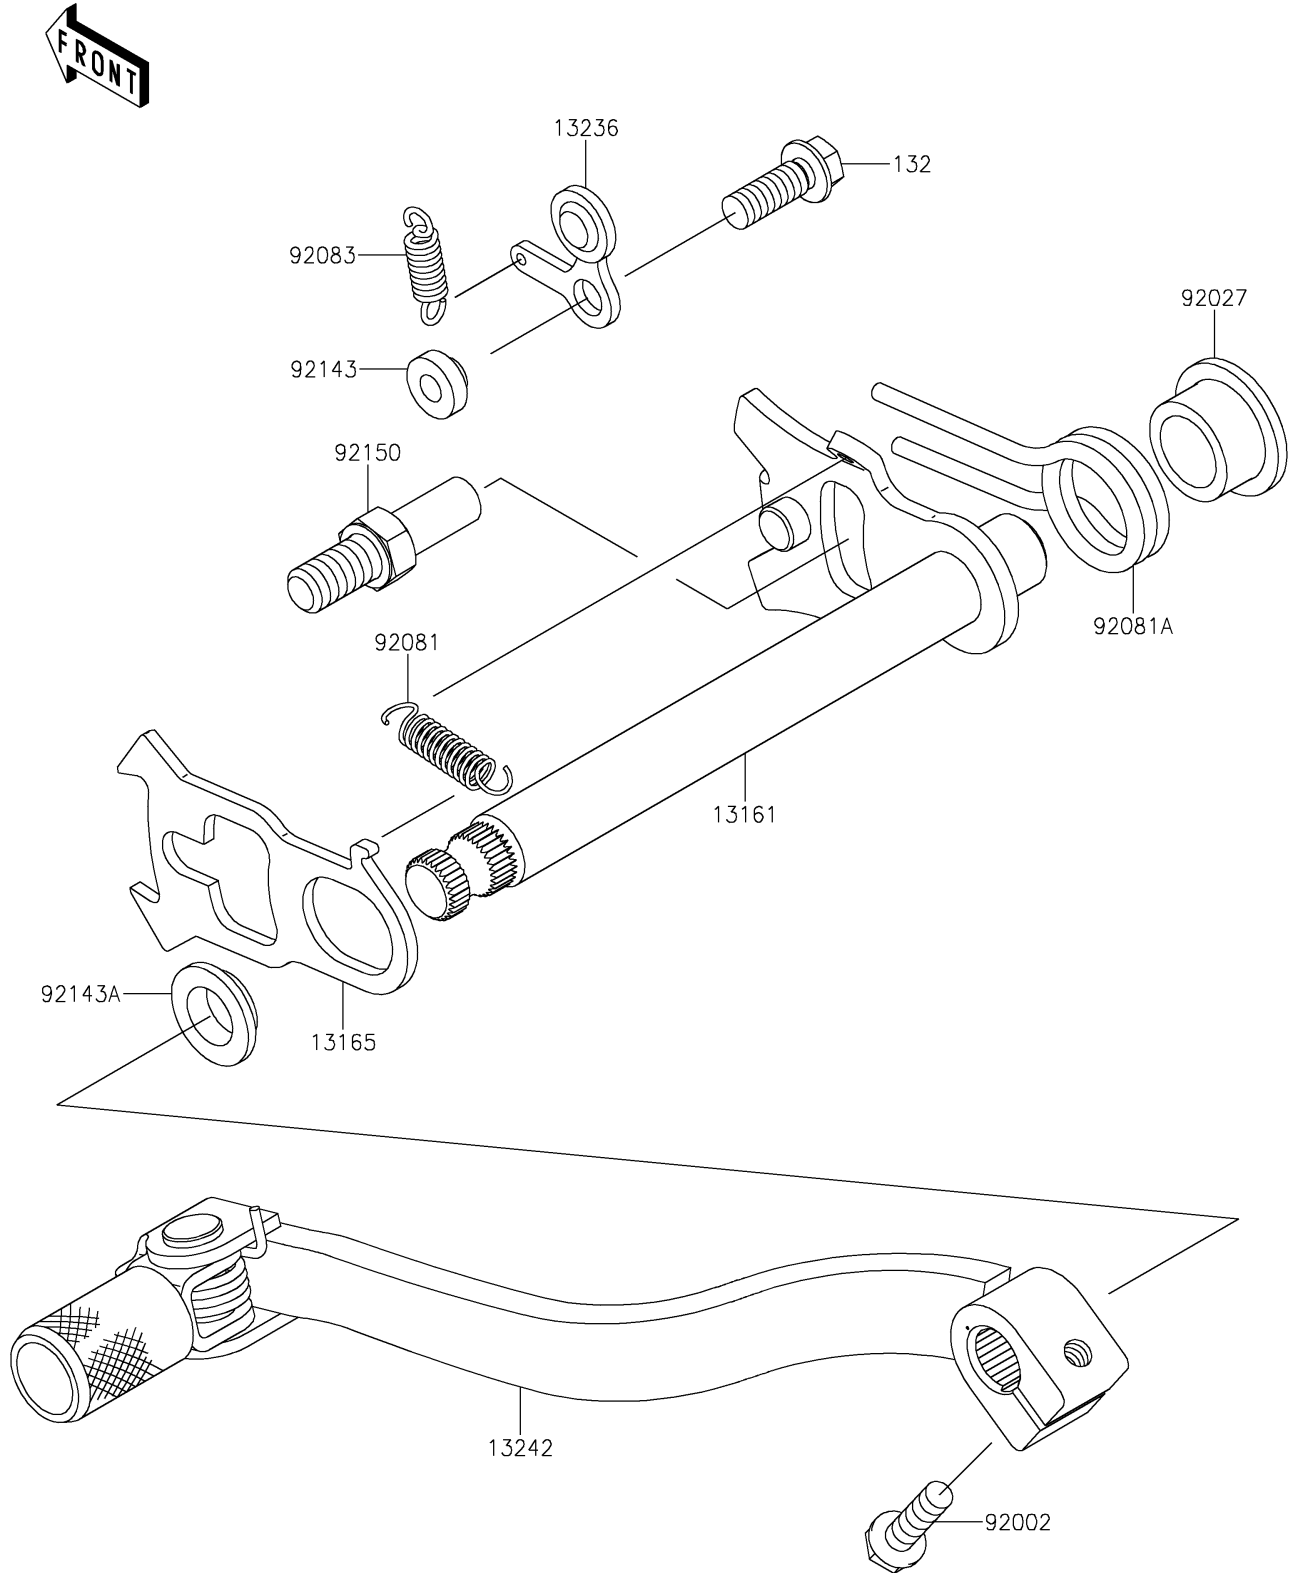

2021 KX™100

PARTS DIAGRAM

Gear Change Mechanism

E1370

2021 KX™100

PARTS LIST

Gear Change Mechanism

Kawasaki

Let the Good Times Roll®

ITEM NAME

PART NUMBER

QUANTITY
