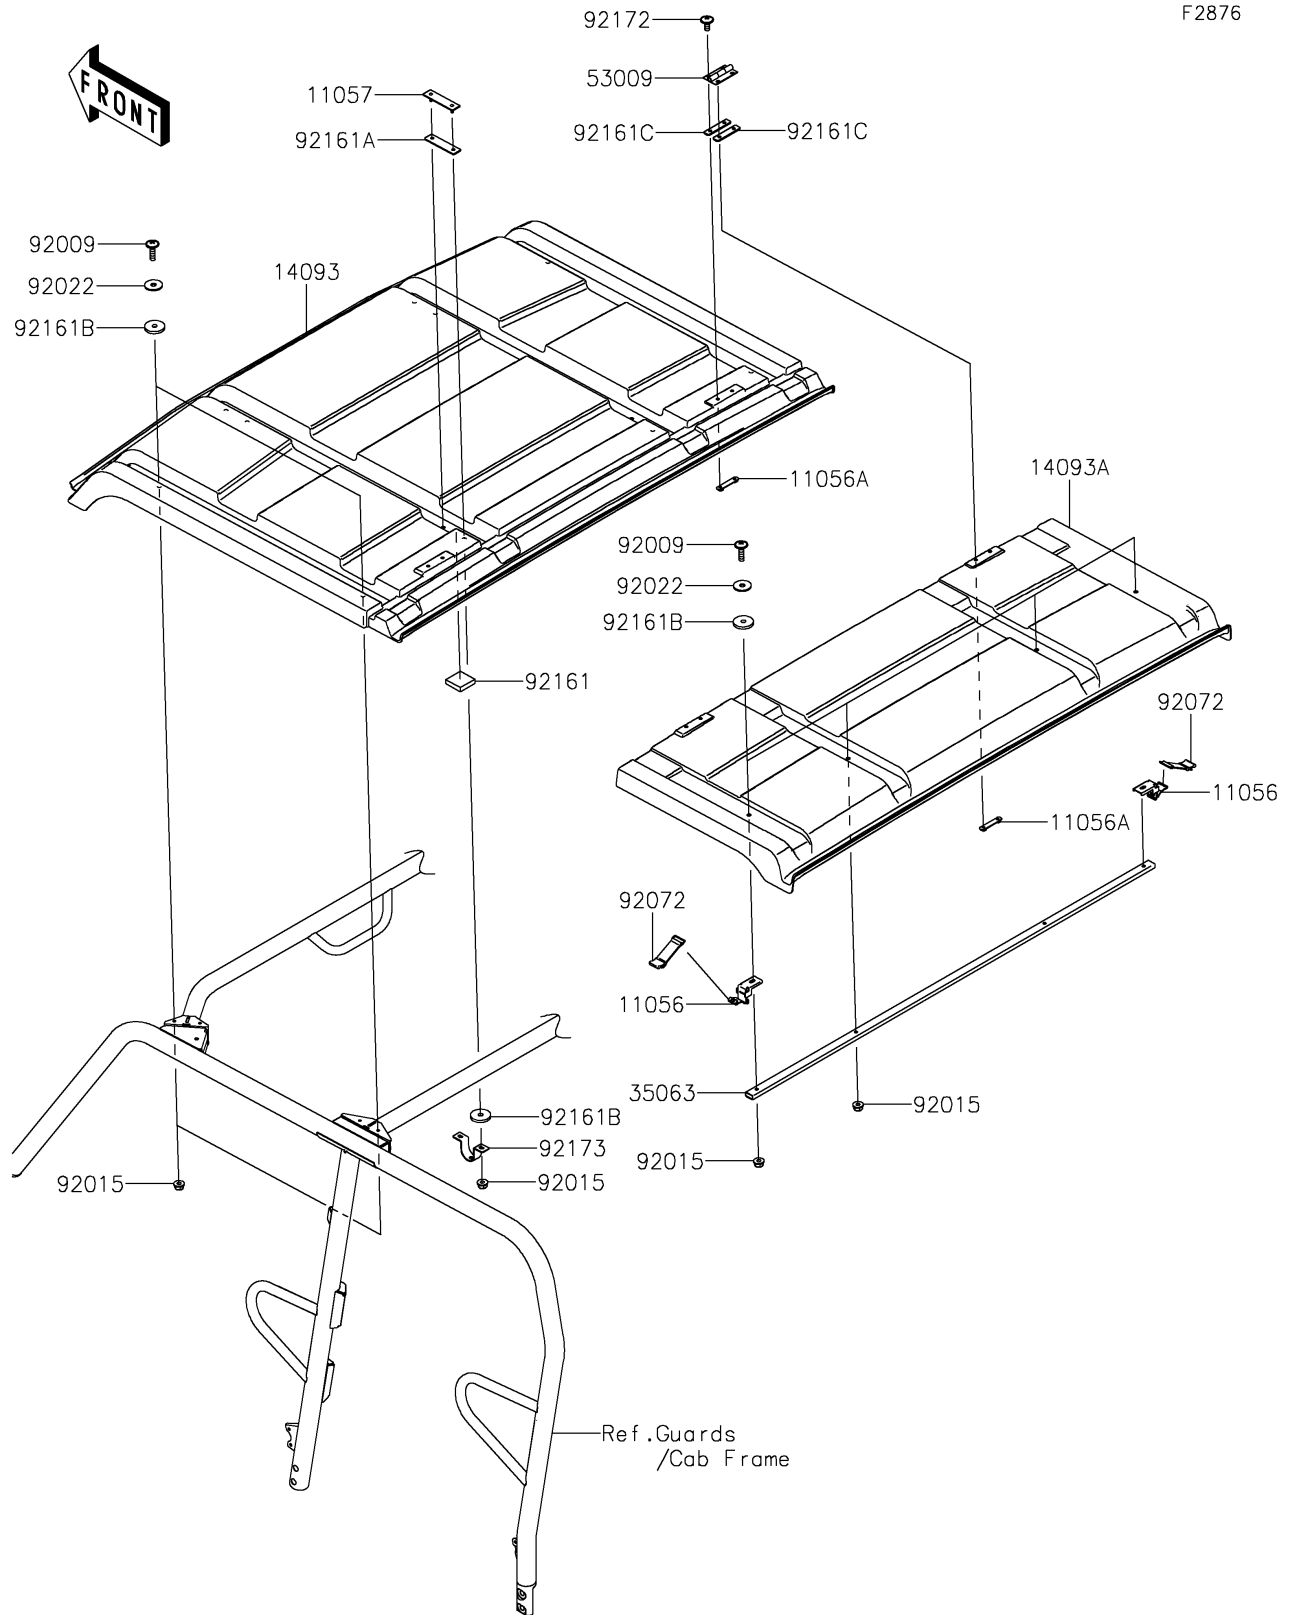

2021 MULE PRO-DXT™ EPS DIESEL FE

PARTS DIAGRAM

Sun Top