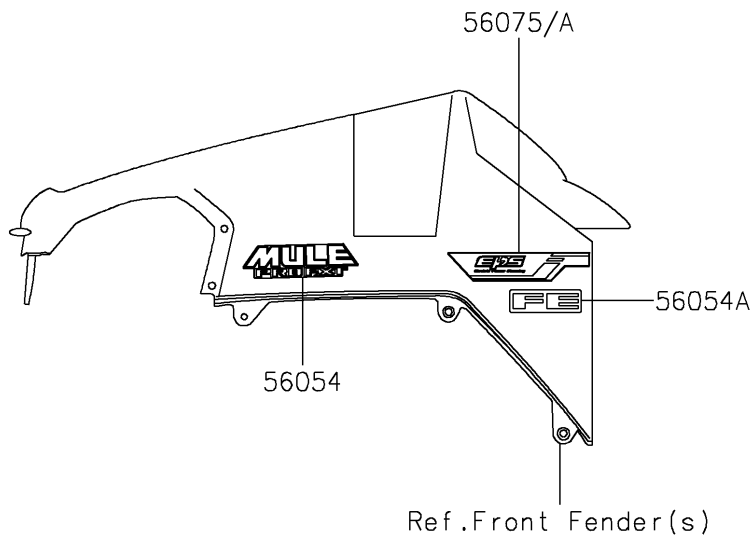

2021 MULE PRO-DXT™ EPS DIESEL FE

PARTS DIAGRAM

Decals

F2861

2021 MULE PRO-DXT™ EPS DIESEL FE

Kawasaki
Let the Good Times Roll®

PARTS LIST

Decals

ITEM NAME	PART NUMBER	QUANTITY
MARK,FR FENDER,MULE PRO-DXT (Ref # 56054)	56054-2428	2
MARK,FR FENDER,FE (Ref # 56054A)	56054-2852	2
PATTERN,FR FENDER,LH (Ref # 56075)	56075-4319	1
PATTERN,FR FENDER,RH (Ref # 56075A)	56075-4320	1
PATTERN,SIDE GUARD,LH,FR (Ref # 56075B)	56075-4321	1
PATTERN,SIDE GUARD,RH,FR (Ref # 56075C)	56075-4322	1
PATTERN,SIDE GUARD,LH,RR (Ref # 56075D)	56075-4323	1
PATTERN,SIDE GUARD,RH,RR (Ref # 56075E)	56075-4324	1
PATTERN,CARRIER PANEL,LH (Ref # 56075F)	56075-4325	1
PATTERN,CARRIER PANEL,RH (Ref # 56075G)	56075-4326	1