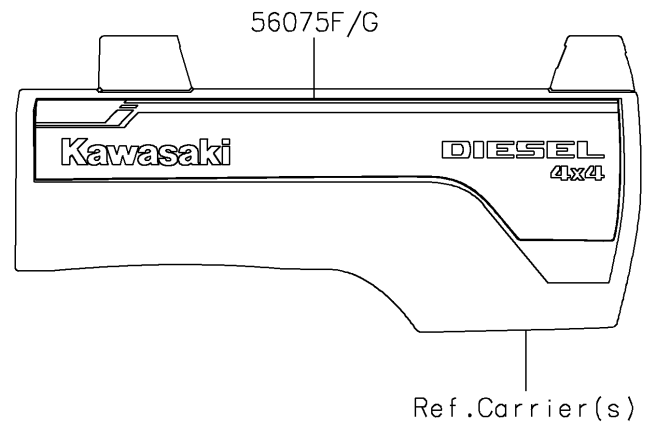

2021 MULE PRO-DXT™ EPS DIESEL FE

PARTS DIAGRAM

Decals

F2861

2021 MULE PRO-DXT™ EPS DIESEL FE

Kawasaki
Let the Good Times Roll®

PARTS LIST

Decals

ITEM NAME	PART NUMBER	QUANTITY
MARK,FR FENDER,MULE PRO-DXT (Ref # 56054)	56054-2428	2
MARK,FR FENDER,FE (Ref # 56054A)	56054-2852	2
PATTERN,FR FENDER,LH (Ref # 56075)	56075-4319	1
PATTERN,FR FENDER,RH (Ref # 56075A)	56075-4320	1
PATTERN,SIDE GUARD,LH,FR (Ref # 56075B)	56075-4321	1
PATTERN,SIDE GUARD,RH,FR (Ref # 56075C)	56075-4322	1
PATTERN,SIDE GUARD,LH,RR (Ref # 56075D)	56075-4323	1
PATTERN,SIDE GUARD,RH,RR (Ref # 56075E)	56075-4324	1
PATTERN,CARRIER PANEL,LH (Ref # 56075F)	56075-4325	1
PATTERN,CARRIER PANEL,RH (Ref # 56075G)	56075-4326	1