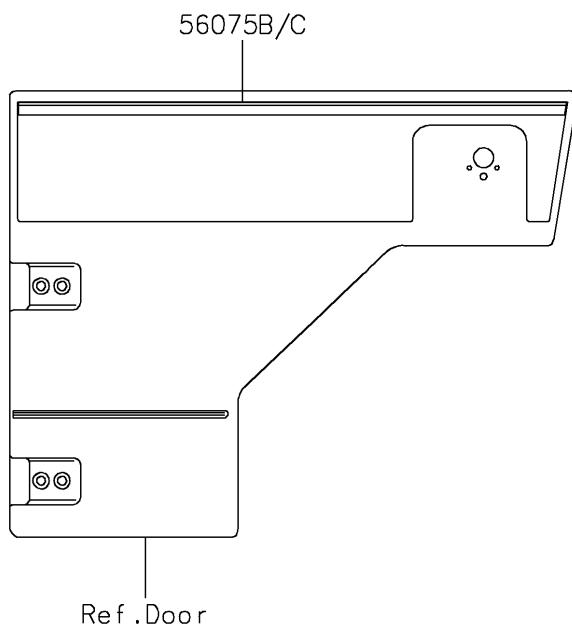

2021 MULE PRO-DXT™ EPS DIESEL FE

PARTS DIAGRAM

Decals

F2861

2021 MULE PRO-DXT™ EPS DIESEL FE

Kawasaki
Let the Good Times Roll®

PARTS LIST

Decals

ITEM NAME	PART NUMBER	QUANTITY
MARK,FR FENDER,MULE PRO-DXT (Ref # 56054)	56054-2428	2
MARK,FR FENDER,FE (Ref # 56054A)	56054-2852	2
PATTERN,FR FENDER,LH (Ref # 56075)	56075-4319	1
PATTERN,FR FENDER,RH (Ref # 56075A)	56075-4320	1
PATTERN,SIDE GUARD,LH,FR (Ref # 56075B)	56075-4321	1
PATTERN,SIDE GUARD,RH,FR (Ref # 56075C)	56075-4322	1
PATTERN,SIDE GUARD,LH,RR (Ref # 56075D)	56075-4323	1
PATTERN,SIDE GUARD,RH,RR (Ref # 56075E)	56075-4324	1
PATTERN,CARRIER PANEL,LH (Ref # 56075F)	56075-4325	1
PATTERN,CARRIER PANEL,RH (Ref # 56075G)	56075-4326	1