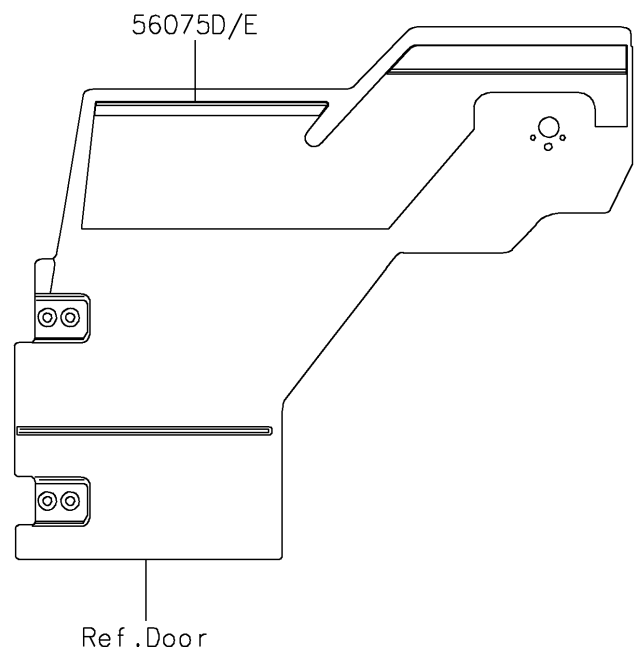

2021 MULE PRO-DXT™ EPS DIESEL FE

PARTS DIAGRAM

Decals

F2861

2021 MULE PRO-DXT™ EPS DIESEL FE

Kawasaki
Let the Good Times Roll®

PARTS LIST

Decals

ITEM NAME	PART NUMBER	QUANTITY
MARK,FR FENDER,MULE PRO-DXT (Ref # 56054)	56054-2428	2
MARK,FR FENDER,FE (Ref # 56054A)	56054-2852	2
PATTERN,FR FENDER,LH (Ref # 56075)	56075-4319	1
PATTERN,FR FENDER,RH (Ref # 56075A)	56075-4320	1
PATTERN,SIDE GUARD,LH,FR (Ref # 56075B)	56075-4321	1
PATTERN,SIDE GUARD,RH,FR (Ref # 56075C)	56075-4322	1
PATTERN,SIDE GUARD,LH,RR (Ref # 56075D)	56075-4323	1
PATTERN,SIDE GUARD,RH,RR (Ref # 56075E)	56075-4324	1
PATTERN,CARRIER PANEL,LH (Ref # 56075F)	56075-4325	1
PATTERN,CARRIER PANEL,RH (Ref # 56075G)	56075-4326	1