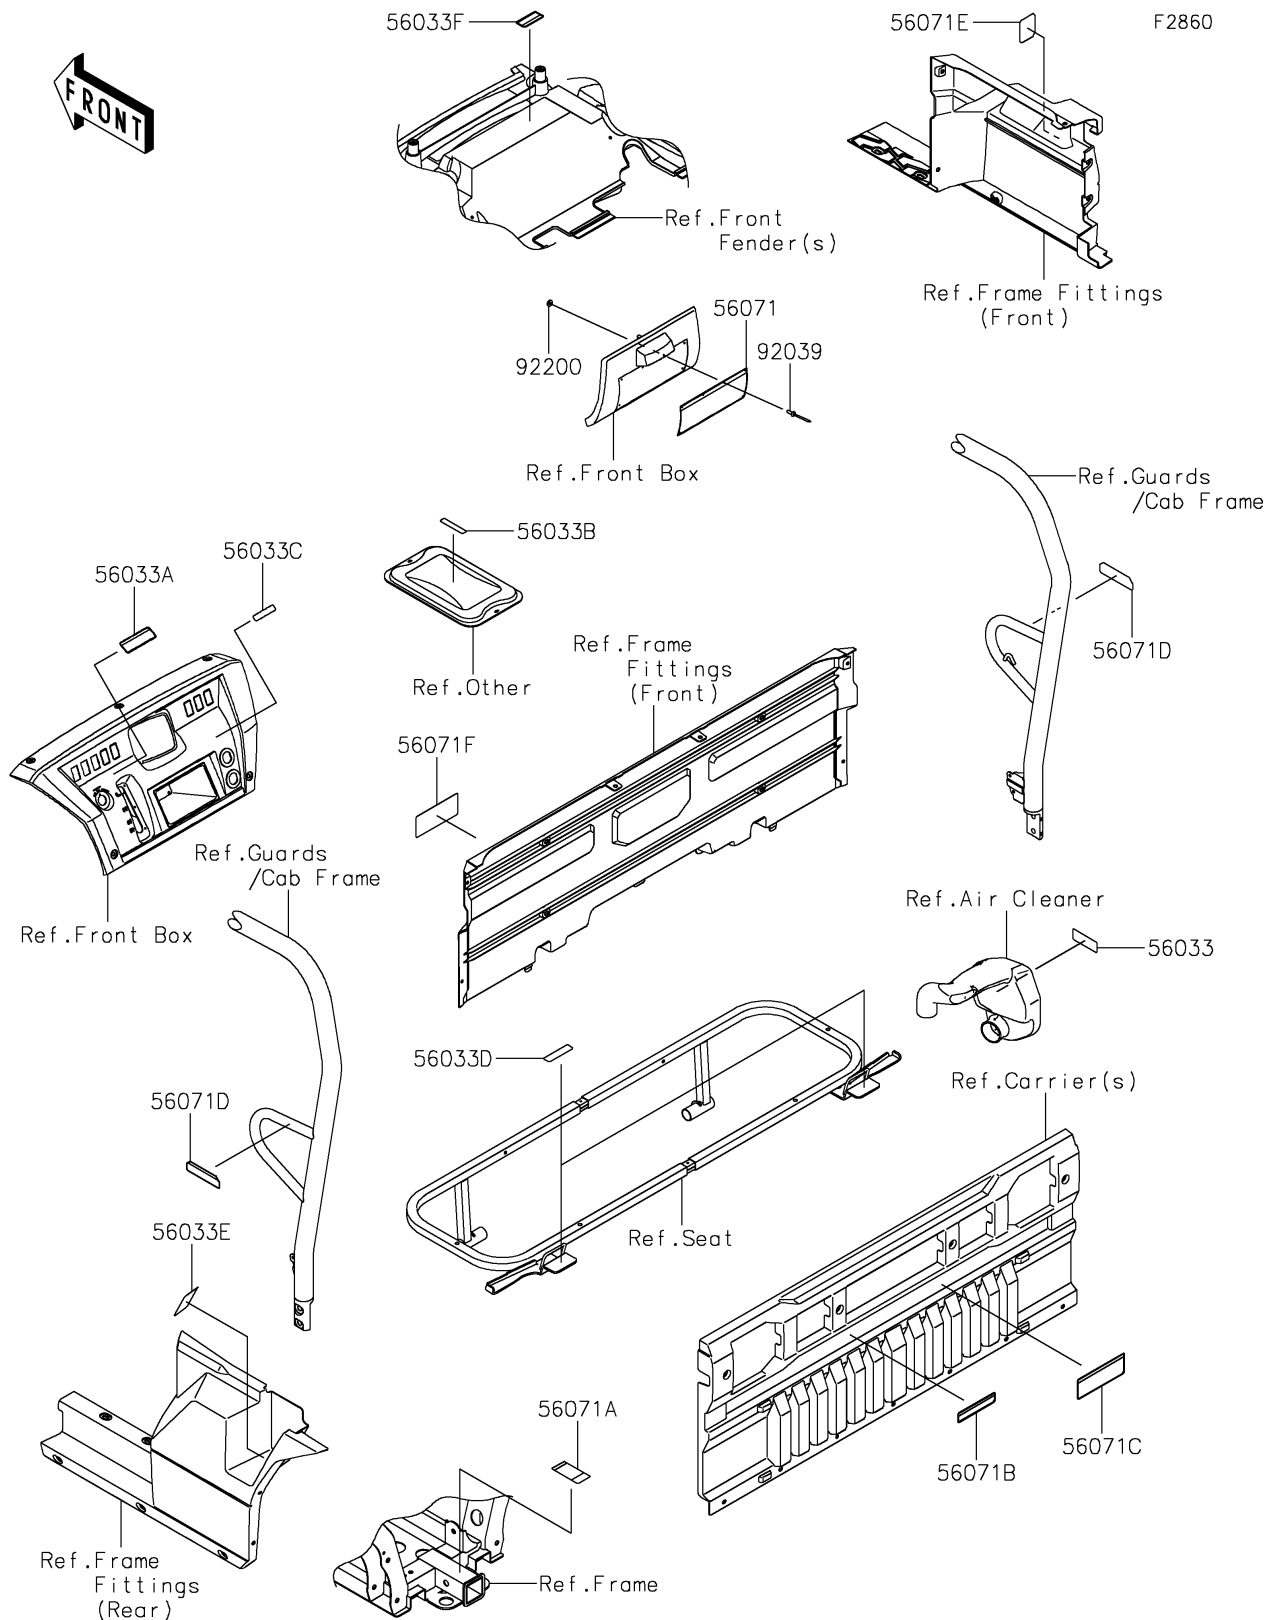

2021 MULE PRO-DXT™ EPS DIESEL FE

PARTS DIAGRAM

Labels

2021 MULE PRO-DXT™ EPS DIESEL FE

Kawasaki
Let the Good Times Roll®

PARTS LIST

Labels

ITEM NAME	PART NUMBER	QUANTITY
LABEL-MANUAL,AIR CLEANER (Ref # 56033)	56033-0724	1
LABEL-MANUAL,SHIFT NOTICE (Ref # 56033A)	56033-0822	1
LABEL-MANUAL,STORAGE MAX LOAD (Ref # 56033B)	56033-0966	1
LABEL-MANUAL,DC OUTLET (Ref # 56033C)	56033-0997	1
LABEL-MANUAL,REAR SEAT (Ref # 56033D)	56033-0999	2
LABEL-MANUAL,DRIVE BELT (Ref # 56033E)	56033-1000	1
LABEL-MANUAL,FRONT HOOD (Ref # 56033F)	56033-1379	1
LABEL-WARNING,GENERAL (Ref # 56071)	56071-0709	1
LABEL-WARNING,TRAILER HITCH (Ref # 56071A)	56071-0711	1
LABEL-WARNING,SCREEN OPERATION (Ref # 56071B)	56071-0712	1
LABEL-WARNING,CARGO CAPA. (Ref # 56071C)	56071-0713	1
LABEL-WARNING,BED OPERATION (Ref # 56071D)	56071-0717	2
LABEL-WARNING,DIESEL (Ref # 56071E)	56071-0746	1
LABEL-WARNING,TIRE&LOAD (Ref # 56071F)	56071-0755	1
RIVET,3.2X8 (Ref # 92039)	92039-3763	6
WASHER,3.5X8X1 (Ref # 92200)	92200-1251	6