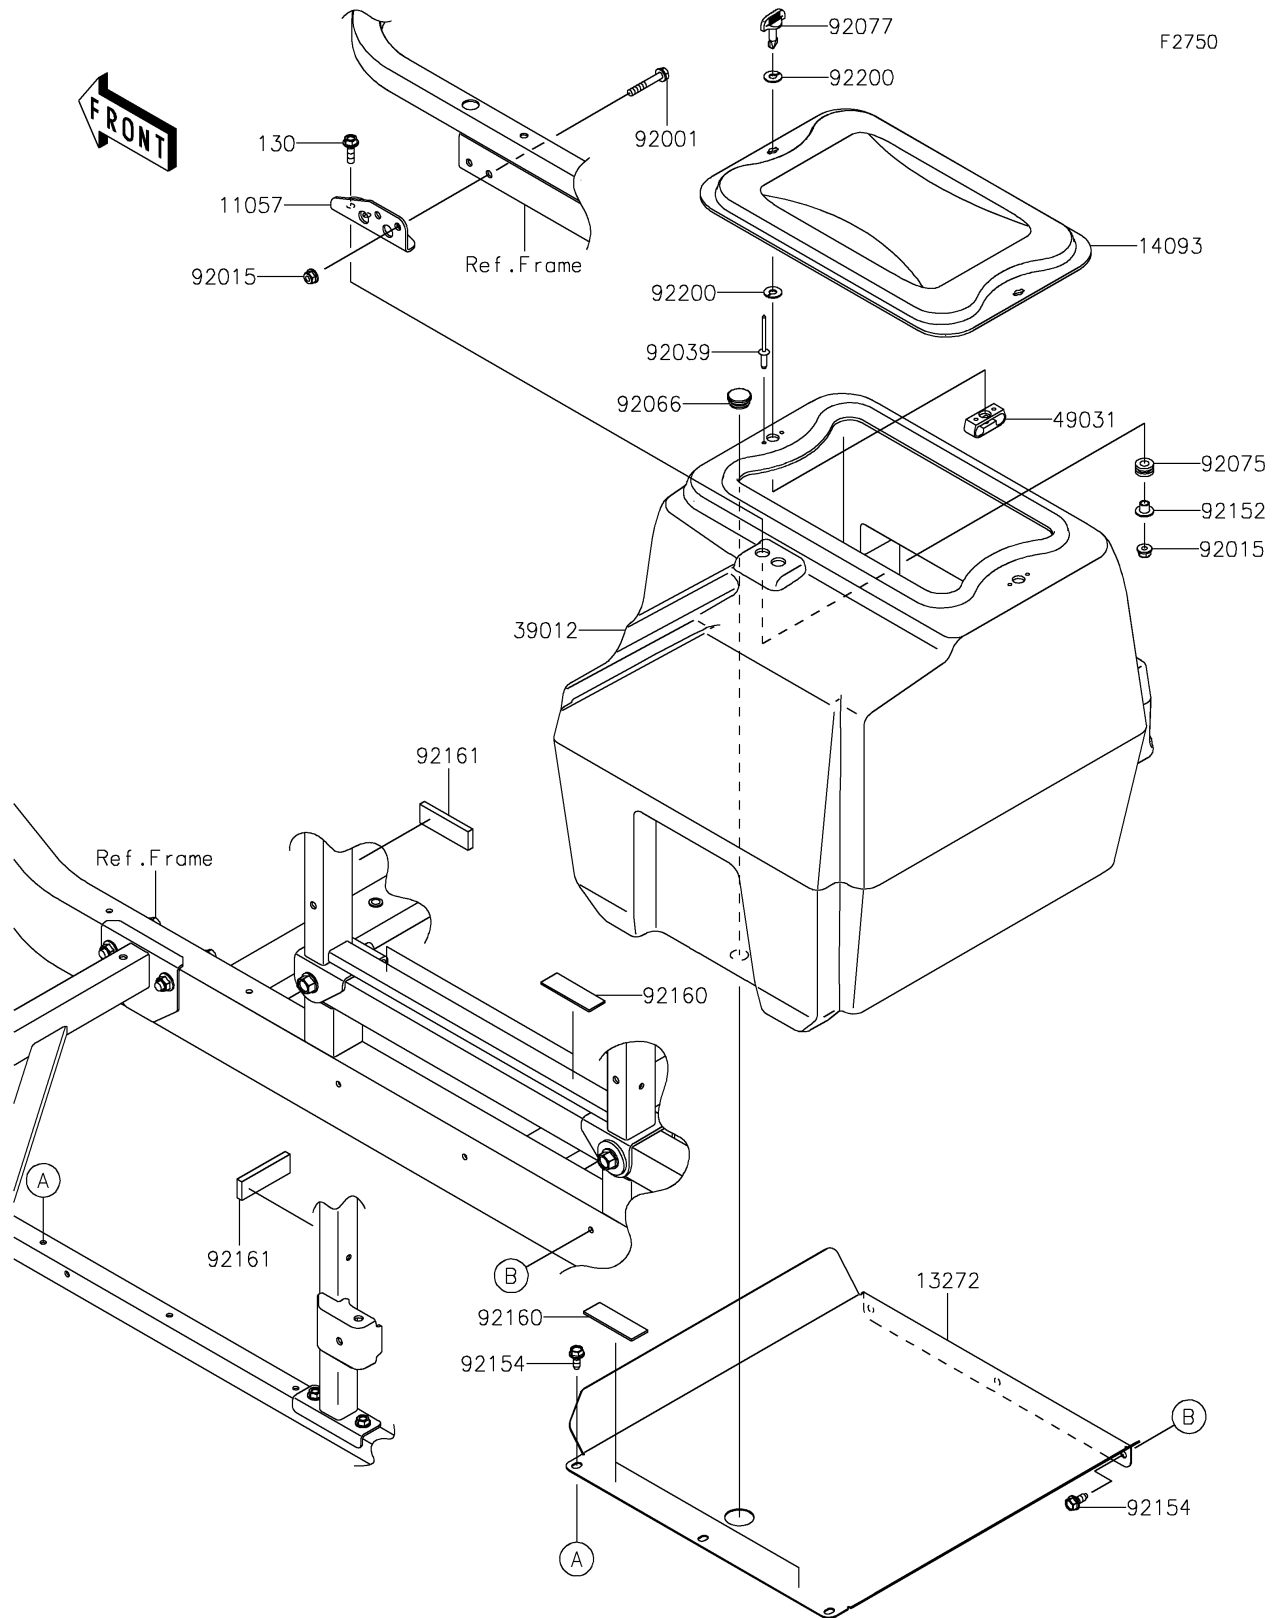

2021 MULE PRO-DXT™ EPS DIESEL FE

PARTS DIAGRAM

Other

2021 MULE PRO-DXT™ EPS DIESEL FE

Kawasaki
Let the Good Times Roll®

PARTS LIST

Other

ITEM NAME	PART NUMBER	QUANTITY
BRACKET,TUB MOUNT (Ref # 11057)	11057-1503	1
BOLT-FLANGED,6X20 (Ref # 130)	130BA0620	2
PLATE,FLOOR BOTTOM (Ref # 13272)	13272-2205	1
COVER,STORAGE BOX (Ref # 14093)	14093-0523	1
CASE-STORAGE (Ref # 39012)	39012-0046	1
LATCH (Ref # 49031)	49031-0008	2
BOLT,FLANGED,6X38 (Ref # 92001)	92001-1105	2
NUT,LOCK,FLANGED,6MM (Ref # 92015)	92015-1603	4
RIVET,3.2X9.5 (Ref # 92039)	92039-0785	4
PLUG (Ref # 92066)	92066-1306	1
DAMPER (Ref # 92075)	92075-1912	2
KNOB (Ref # 92077)	92077-0030	2
COLLAR,6.3X8.3X9.2 (Ref # 92152)	92152-0237	2
BOLT,6X15.6 (Ref # 92154)	92154-1250	6
DAMPER (Ref # 92160)	92160-1075	4
DAMPER,20X60X6 (Ref # 92161)	92161-1874	2
WASHER (Ref # 92200)	92200-0503	4