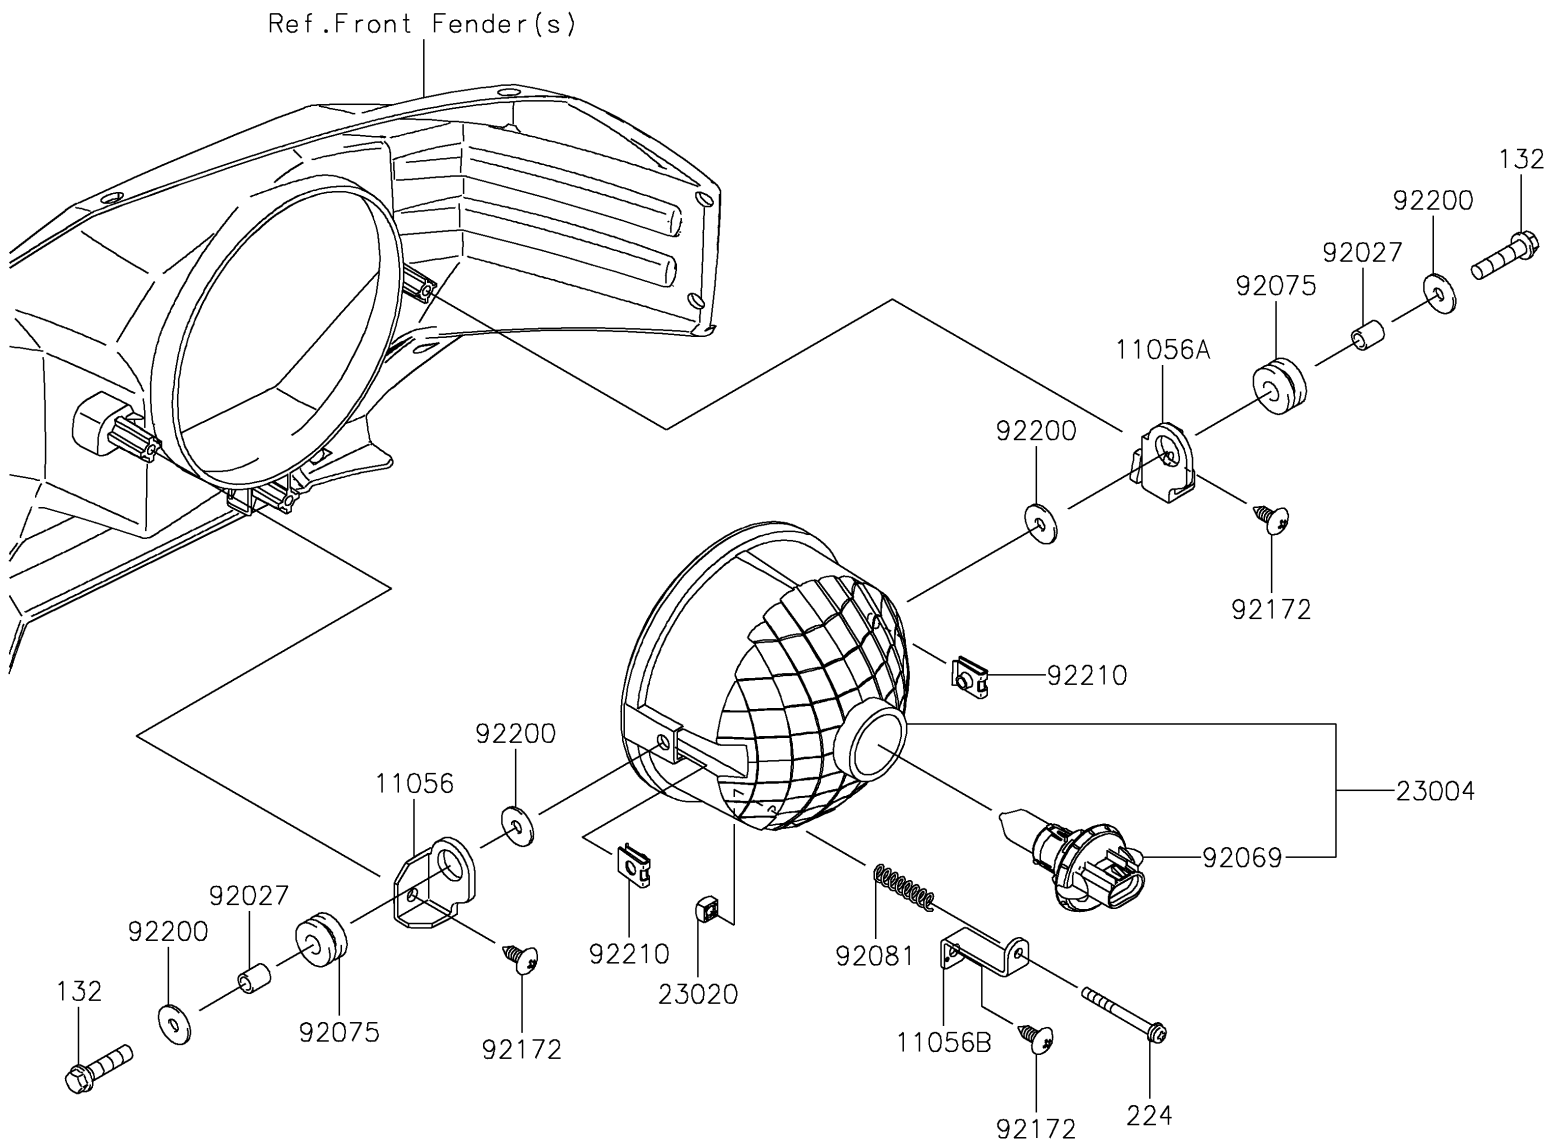

## PARTS DIAGRAM

### Headlight(s)

F2710

## PARTS LIST

### Headlight(s)

ITEM NAME	PART NUMBER	QUANTITY
BRACKET,LH (Ref # 11056)	11056-2931	2
BRACKET,RH (Ref # 11056A)	11056-2932	2
BRACKET (Ref # 11056B)	11056-2933	2
BOLT-FLANGED-SMALL,6X25 (Ref # 132)	132BA0625	4
SCREW-PAN-WP-CROS (Ref # 224)	224AA0440	2
LAMP-HEAD (Ref # 23004)	23004-0387	2
NUT,4MM,FOCUS ADJUST (Ref # 23020)	23020-018	2
COLLAR,6.8X10X12 (Ref # 92027)	92027-162	4
BULB,12V 60/55W,H13 (Ref # 92069)	92069-0105	2
DAMPER,10X24X12 (Ref # 92075)	92075-1690	4
SPRING,FOCUS ADJUST (Ref # 92081)	92081-1896	2
SCREW,6X16 (Ref # 92172)	92172-0284	6
WASHER,6.5X20X1.6 (Ref # 92200)	92200-0283	8
NUT (Ref # 92210)	92210-1125	4