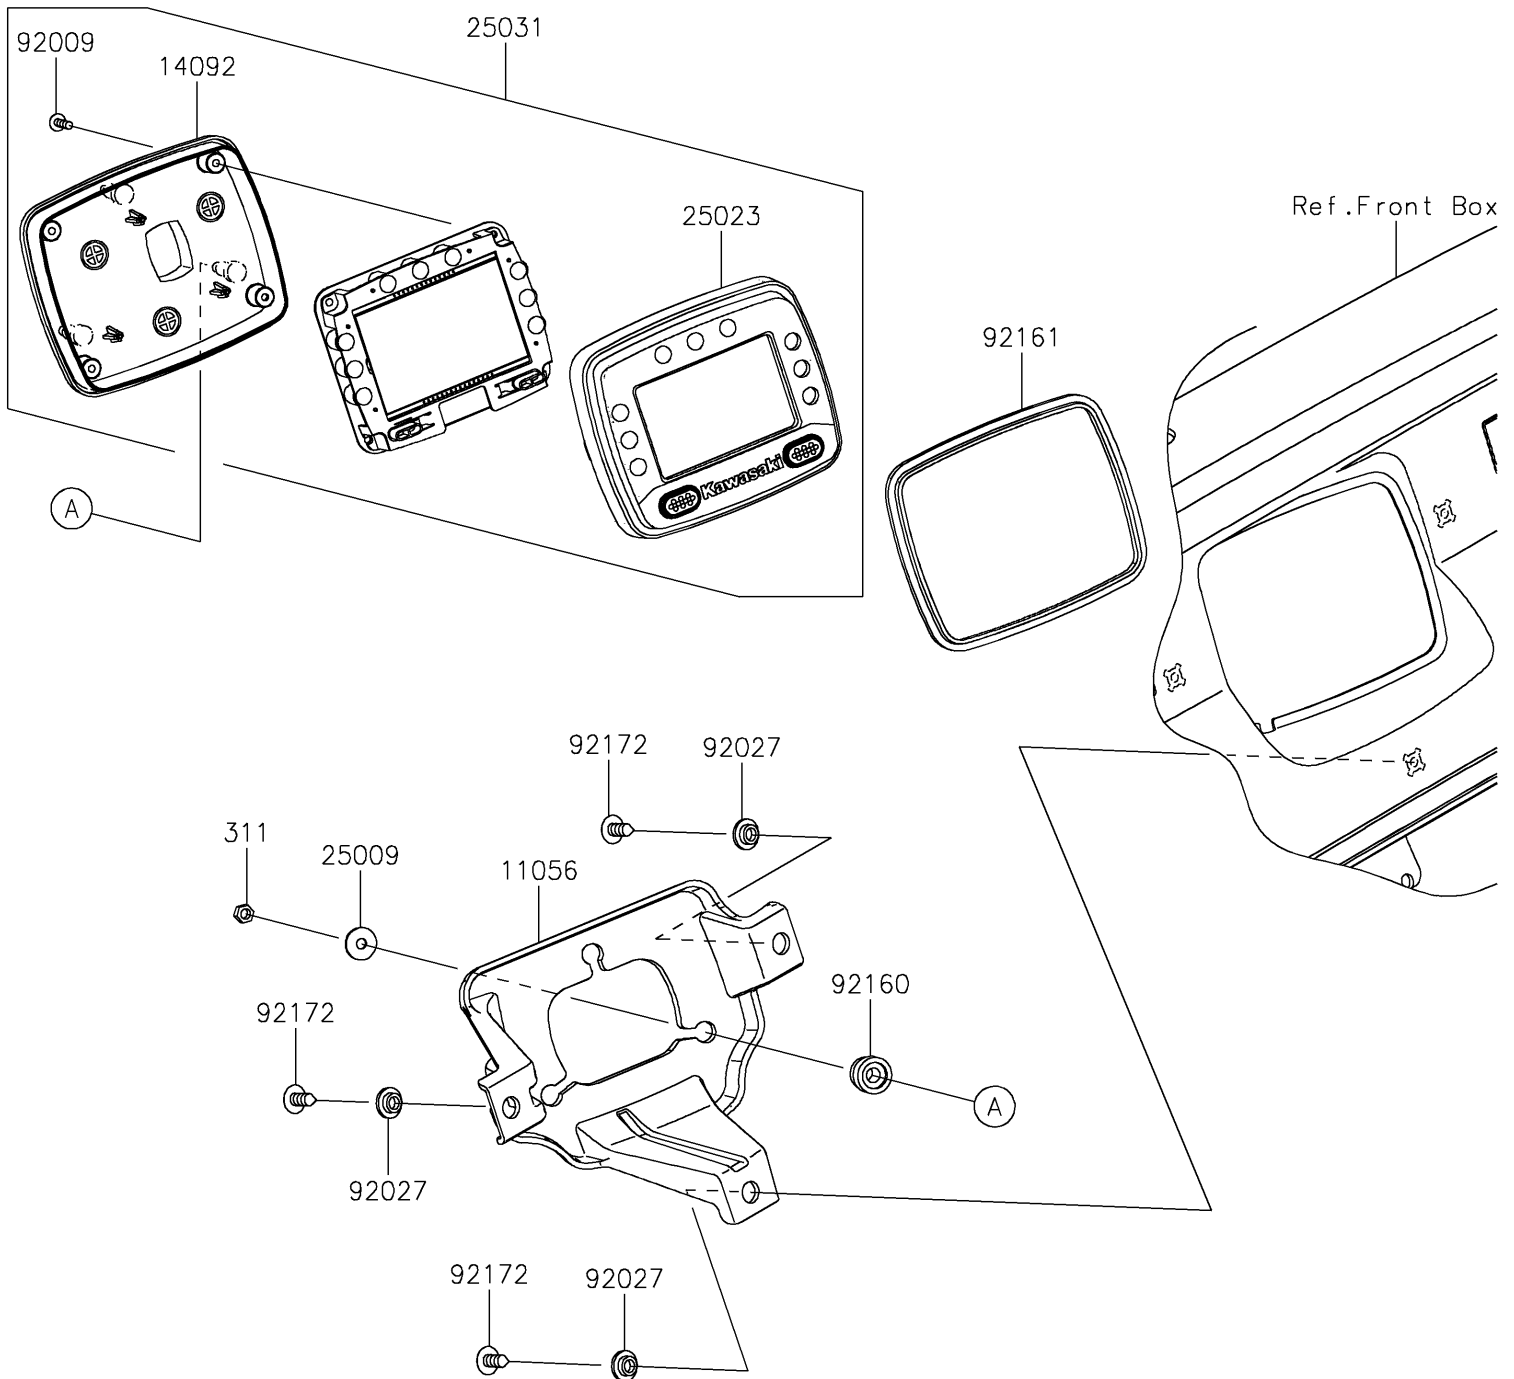

2021 MULE PRO-DXT™ EPS DIESEL FE

PARTS DIAGRAM

Meter(s)

F2530

2021 MULE PRO-DXT™ EPS DIESEL FE

Kawasaki
Let the Good Times Roll®

PARTS LIST

Meter(s)

ITEM NAME	PART NUMBER	QUANTITY
BRACKET,METER (Ref # 11056)	11056-2956	1
COVER,METER,LWR (Ref # 14092)	14092-0834	1
WASHER,5.2X16X1.2 (Ref # 25009)	25009-004	3
COVER-METER CASE,UPP (Ref # 25023)	25023-0075	1
METER-ASSY,LCD (Ref # 25031)	25031-0723	1
NUT-HEX,5MM (Ref # 311)	311AB0500	3
SCREW,TAPPING,3X12 (Ref # 92009)	92009-1255	4
COLLAR,L=4.6 (Ref # 92027)	92027-1168	3
DAMPER (Ref # 92160)	92160-1460	3
DAMPER,METER (Ref # 92161)	92161-0906	1
SCREW,6X16 (Ref # 92172)	92172-0284	3