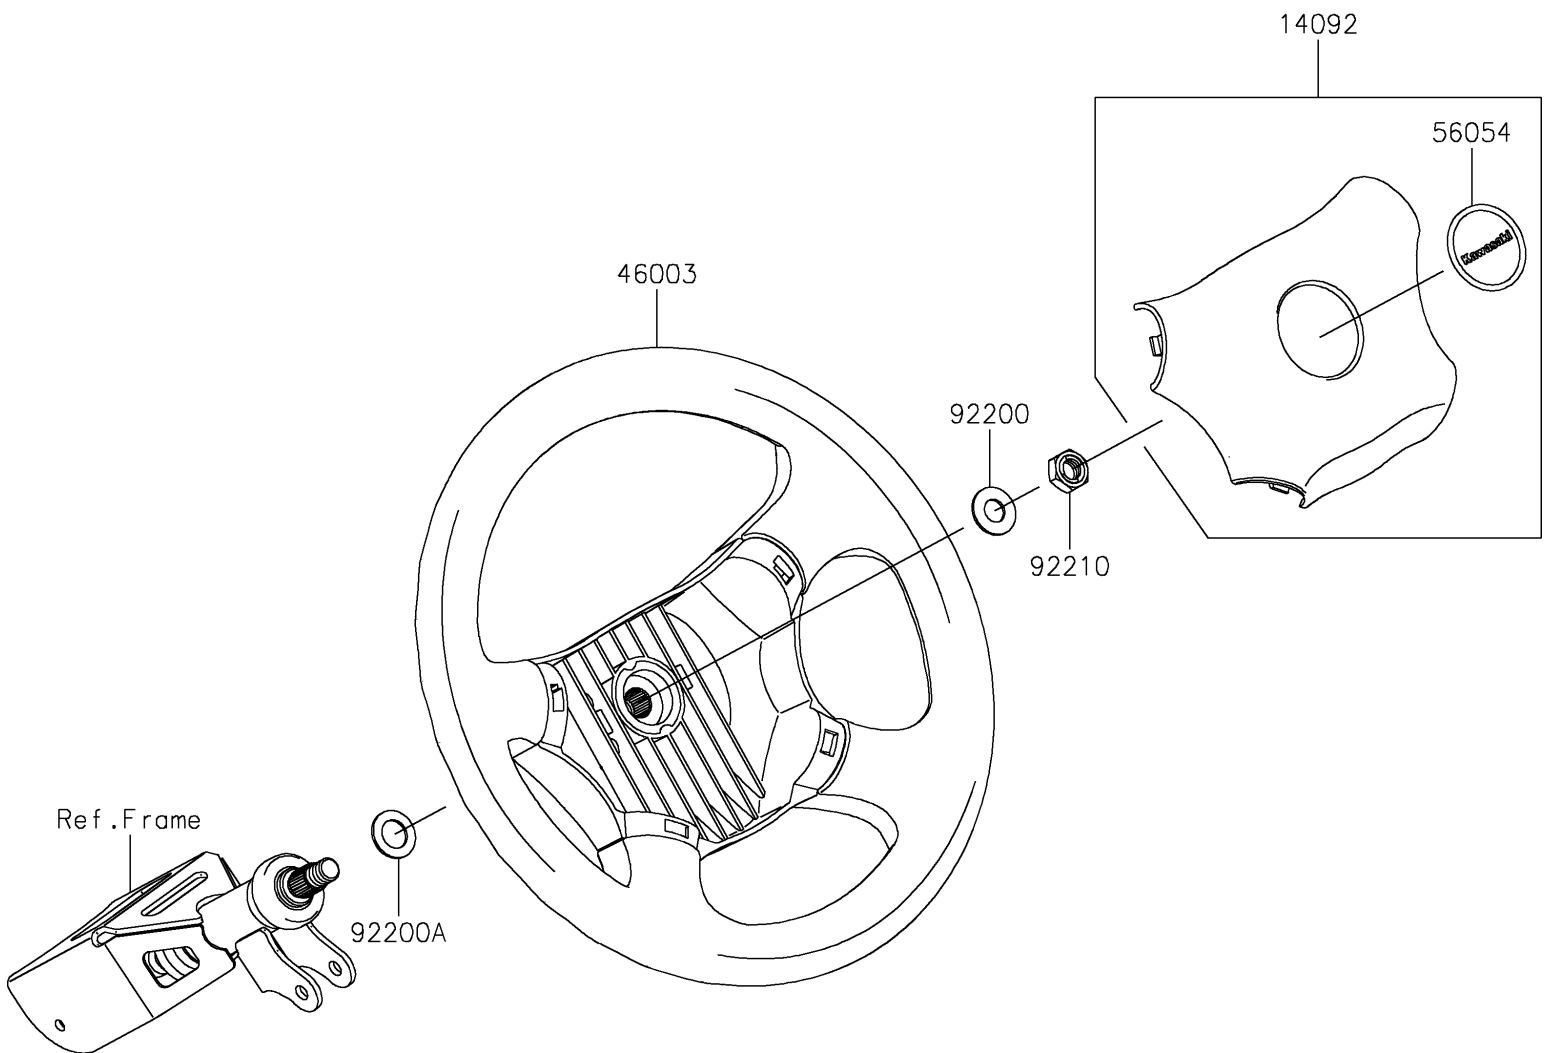

2021 MULE PRO-DXT™ EPS DIESEL FE

PARTS DIAGRAM

Steering Wheel

F2311

2021 MULE PRO-DXT™ EPS DIESEL FE

PARTS LIST

Steering Wheel

ITEM NAME	PART NUMBER	QUANTITY
-----------	-------------	----------
