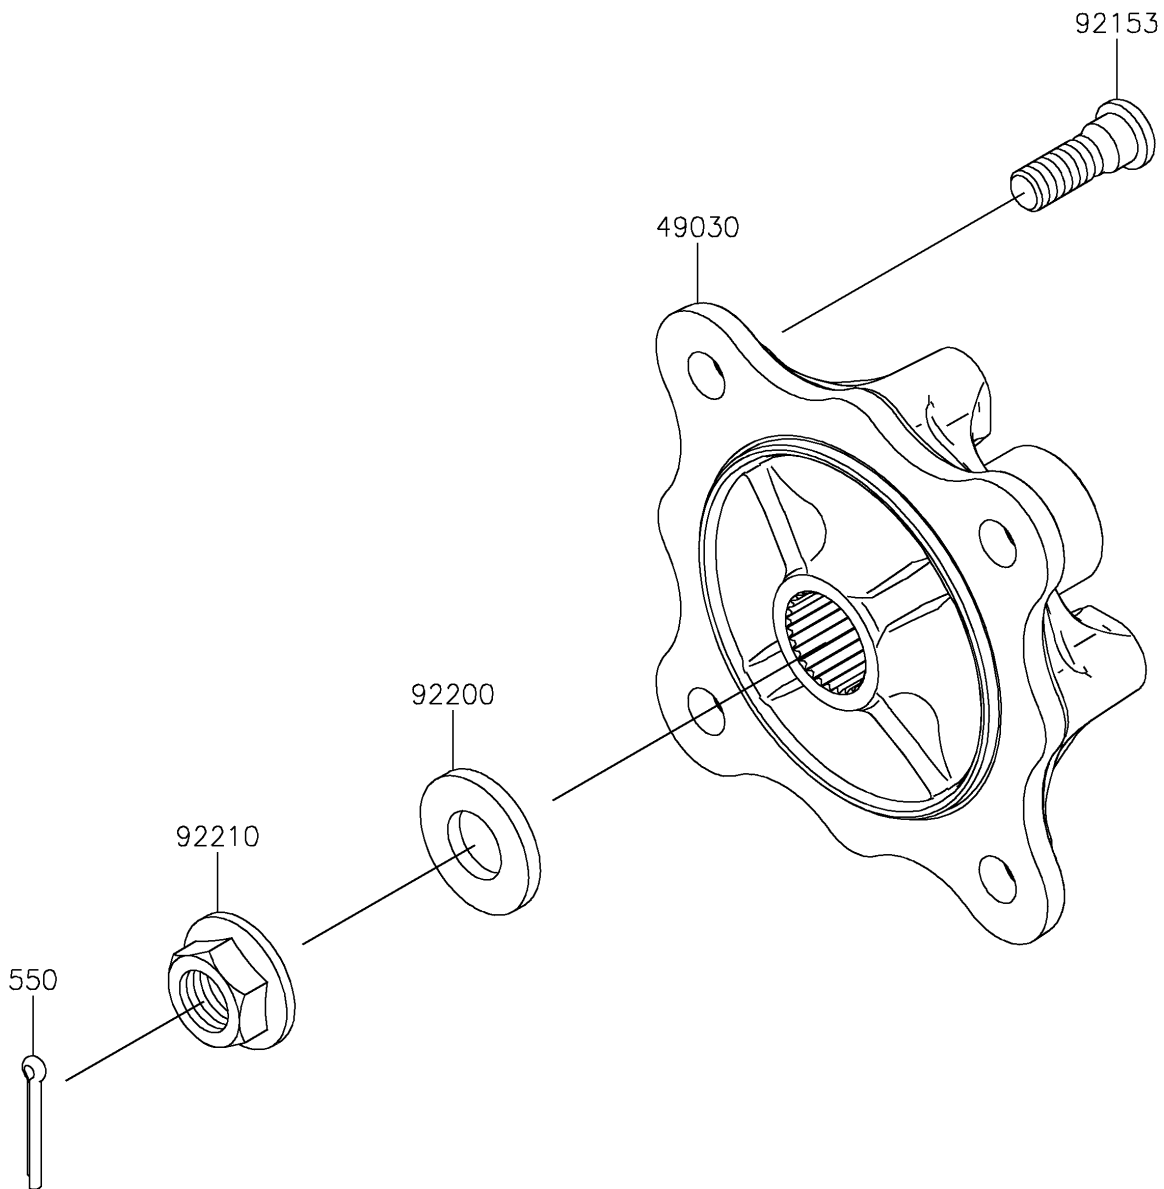

2021 MULE PRO-DXT™ EPS DIESEL FE

Kawasaki
Let the Good Times Roll®

PARTS DIAGRAM

Rear Hubs/Brakes

F2240

2021 MULE PRO-DXT™ EPS DIESEL FE

Kawasaki
Let the Good Times Roll®

PARTS LIST

Rear Hubs/Brakes

ITEM NAME	PART NUMBER	QUANTITY
HUB,RR (Ref # 49030)	49030-0049	2
PIN-COTTER,4.0X30 (Ref # 550)	550AA4030	2
BOLT,12MM (Ref # 92153)	92153-1915	8
WASHER,20.3X41X4.5 (Ref # 92200)	92200-0921	2
NUT,FLANGED,20MM (Ref # 92210)	92210-2093	2