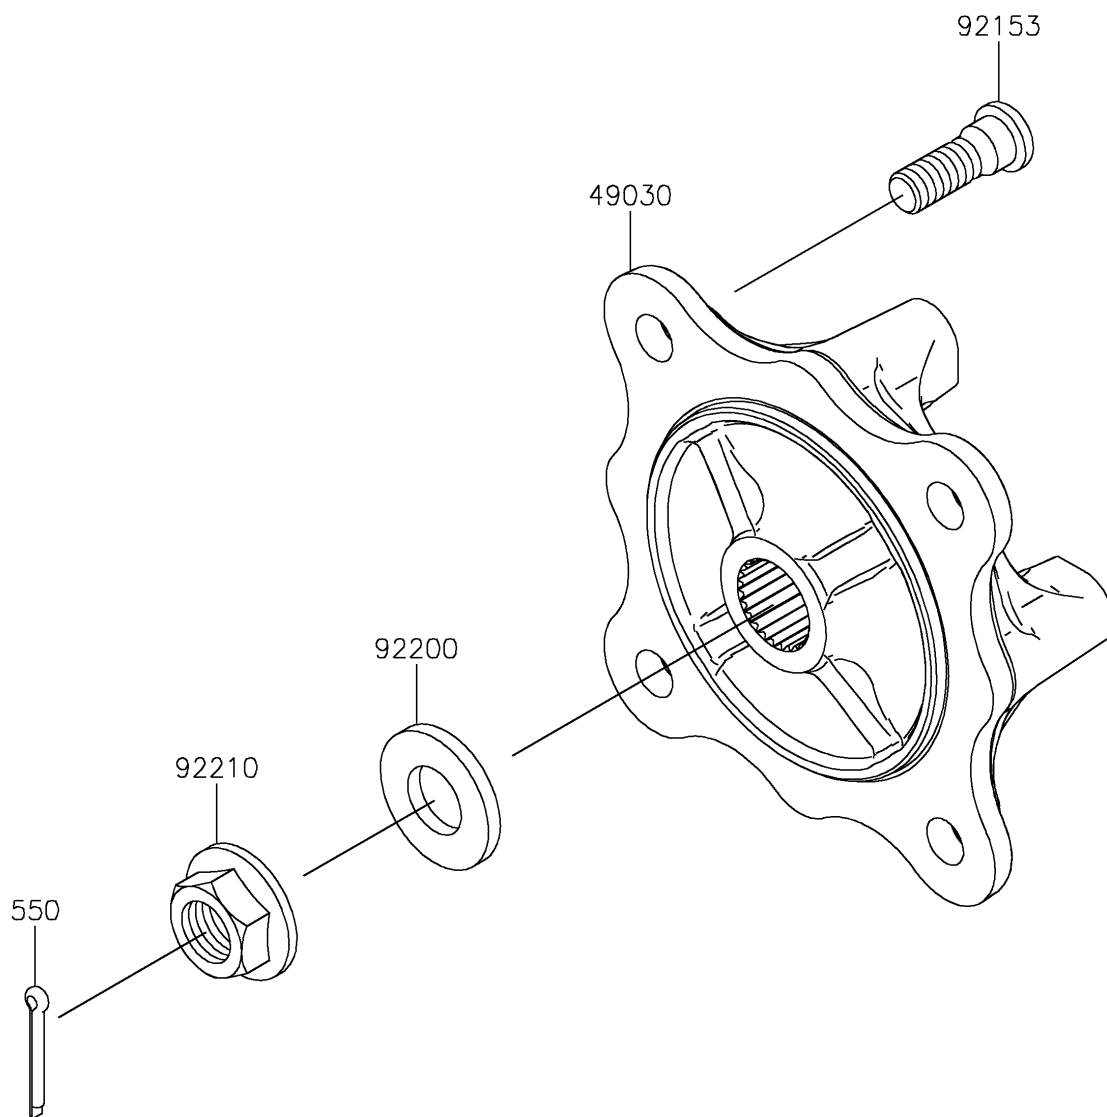

2021 MULE PRO-DXT™ EPS DIESEL FE

Kawasaki
Let the Good Times Roll®

PARTS DIAGRAM

Front Hubs/Brakes

F2230

2021 MULE PRO-DXT™ EPS DIESEL FE

Kawasaki
Let the Good Times Roll®

PARTS LIST

Front Hubs/Brakes

ITEM NAME	PART NUMBER	QUANTITY
HUB,FR (Ref # 49030)	49030-0048	2
PIN-COTTER,4.0X30 (Ref # 550)	550AA4030	2
BOLT,12MM (Ref # 92153)	92153-1915	8
WASHER,20.3X41X4.5 (Ref # 92200)	92200-0921	2
NUT,FLANGED,20MM (Ref # 92210)	92210-2093	2