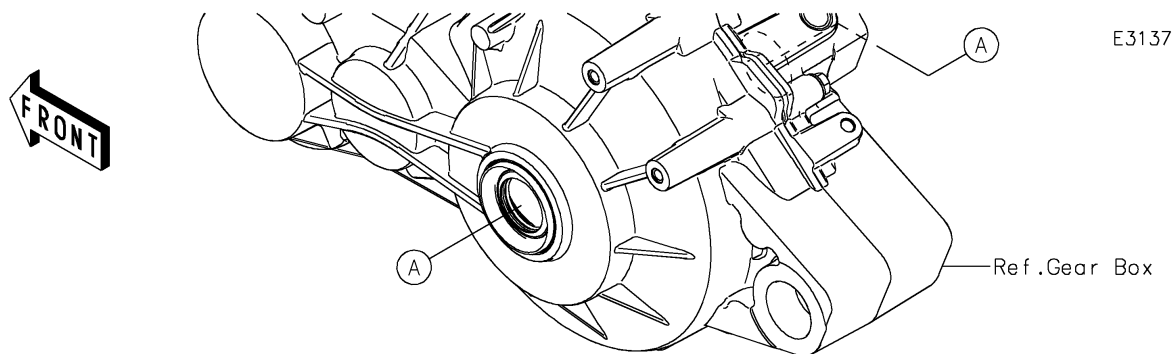

2021 MULE PRO-DXT™ EPS DIESEL FE

PARTS DIAGRAM

Drive Shaft-Rear

2021 MULE PRO-DXT™ EPS DIESEL FE

Kawasaki
Let the Good Times Roll®

PARTS LIST

Drive Shaft-Rear

ITEM NAME	PART NUMBER	QUANTITY
BOOT,INSIDE (Ref # 49006)	49006-0585	2
BOOT,OUTSIDE (Ref # 49006A)	49006-0586	2
JOINT-BALL,RR,LH (Ref # 59266)	59266-0049	1
JOINT-BALL,RR,RH (Ref # 59266A)	59266-0050	1
RING-SNAP (Ref # 92033)	92033-0838	4