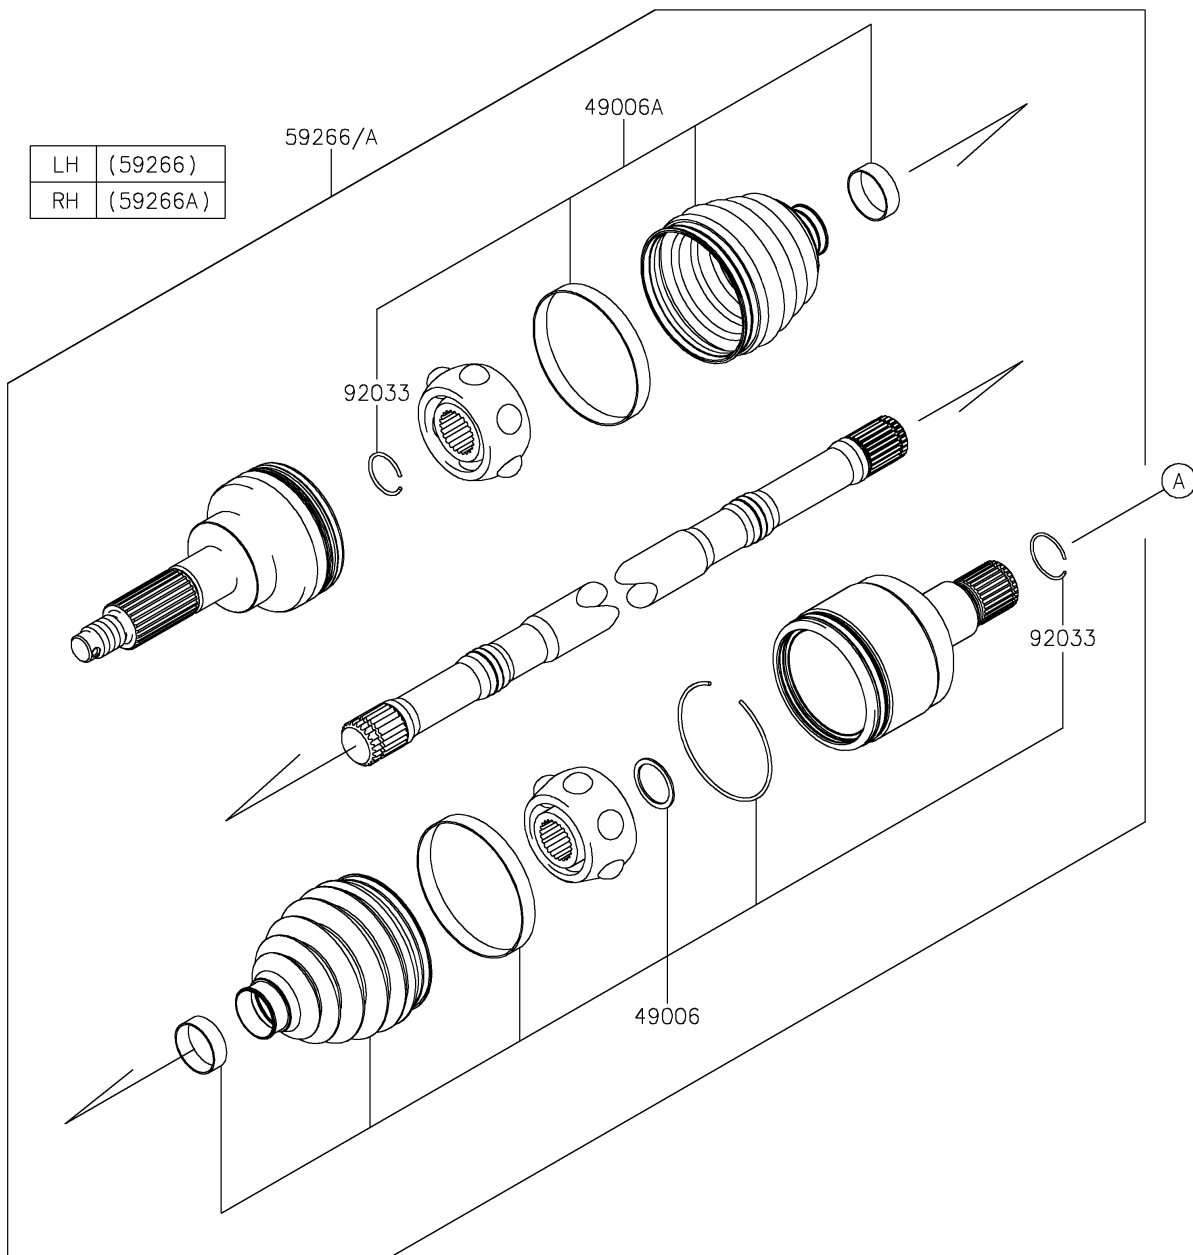

2021 MULE PRO-DXT™ EPS DIESEL FE

PARTS DIAGRAM

Drive Shaft-Rear

2021 MULE PRO-DXT™ EPS DIESEL FE

Kawasaki
Let the Good Times Roll®

PARTS LIST

Drive Shaft-Rear

ITEM NAME	PART NUMBER	QUANTITY
BOOT,INSIDE (Ref # 49006)	49006-0585	2
BOOT,OUTSIDE (Ref # 49006A)	49006-0586	2
JOINT-BALL,RR,LH (Ref # 59266)	59266-0049	1
JOINT-BALL,RR,RH (Ref # 59266A)	59266-0050	1
RING-SNAP (Ref # 92033)	92033-0838	4