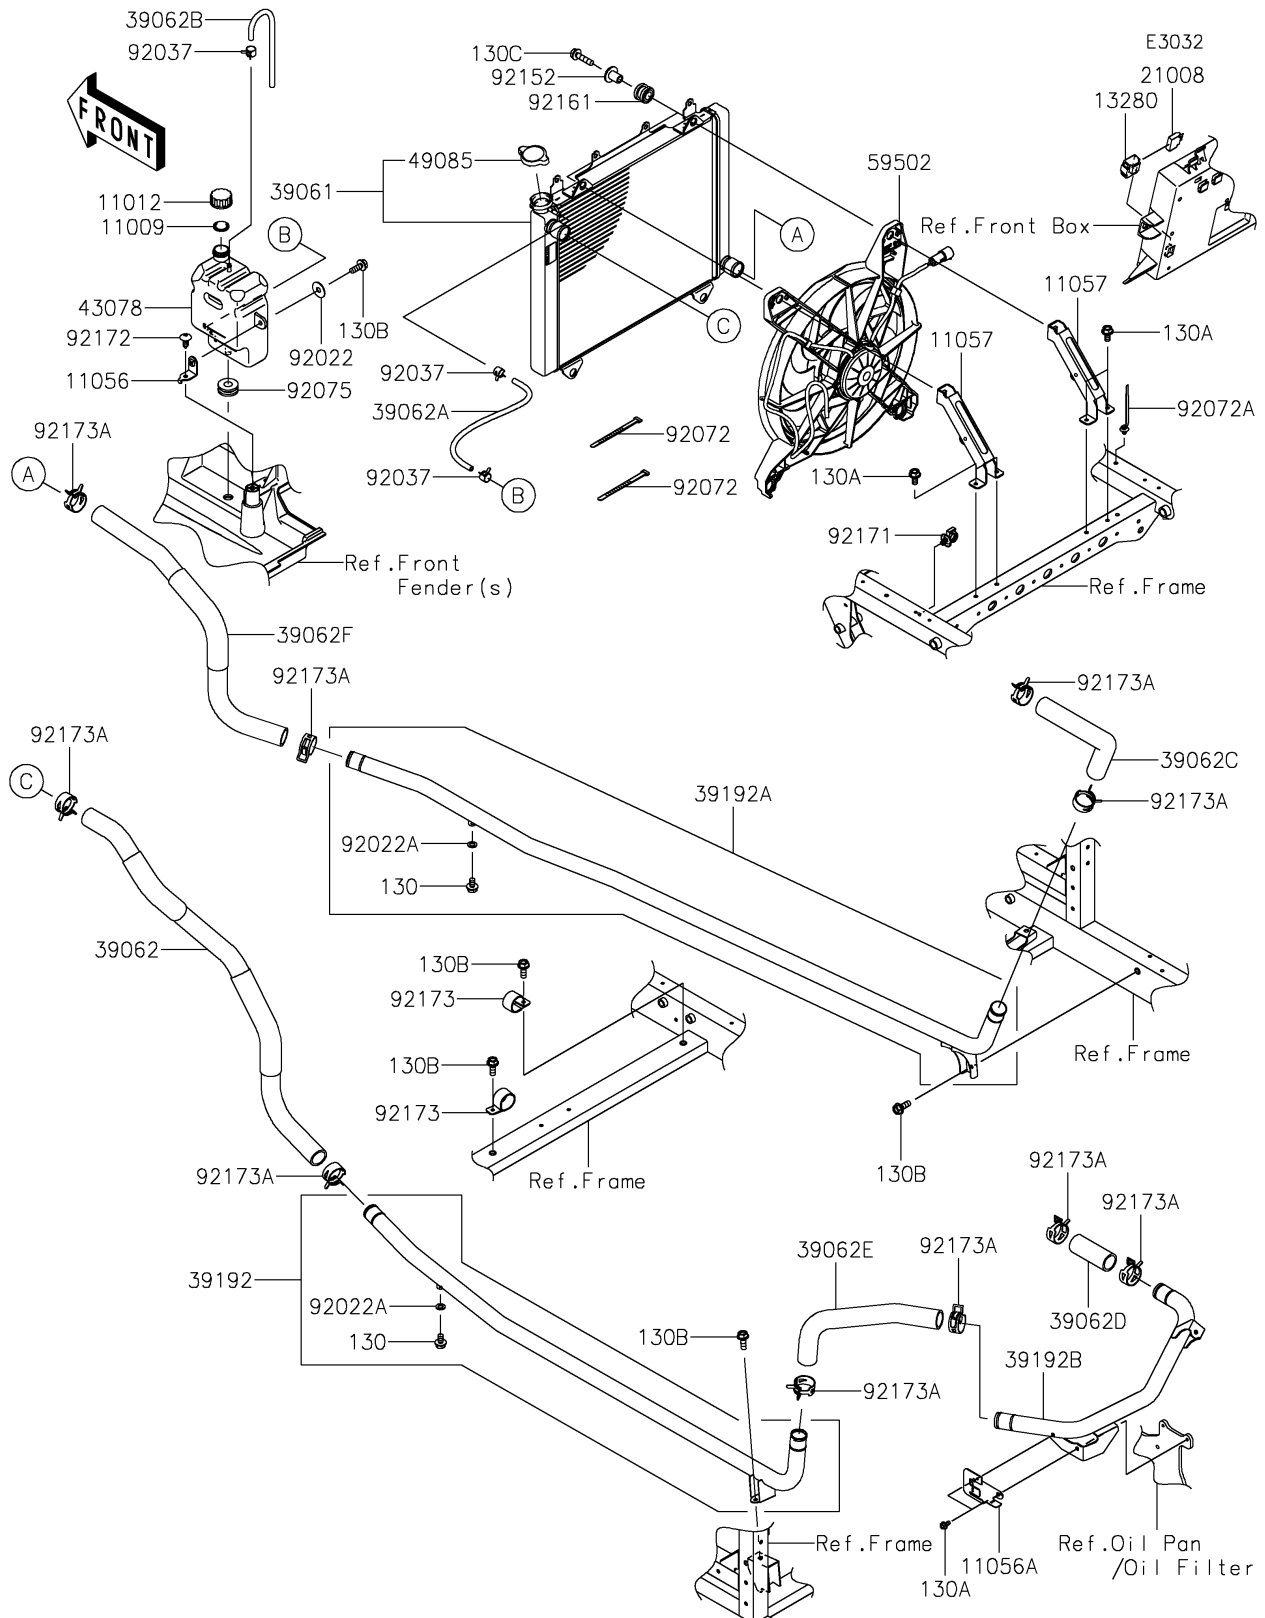

2021 MULE PRO-DXT™ EPS DIESEL FE

PARTS DIAGRAM

Radiator

2021 MULE PRO-DXT™ EPS DIESEL FE

Kawasaki
Let the Good Times Roll®

PARTS LIST

Radiator

ITEM NAME	PART NUMBER	QUANTITY
GASKET,RESERVOIR TANK CAP (Ref # 11009)	11009-1145	1
CAP (Ref # 11012)	11012-1084	1
BRACKET,RESERVOIR (Ref # 11056)	11056-3856	1
BRACKET,HARNESS (Ref # 11056A)	11056-7479	1
BRACKET,RADIATOR (Ref # 11057)	11057-0774	2
BOLT-FLANGED,6X10 (Ref # 130)	130BA0610	2
BOLT-FLANGED,6X12 (Ref # 130A)	130BA0612	6
BOLT-FLANGED,6X16 (Ref # 130B)	130BA0616	5
BOLT-FLANGED,6X25 (Ref # 130C)	130BA0625	4
HOLDER,BREAKER (Ref # 13280)	13280-0898	1
BREAKER,RAD. FAN,20A (Ref # 21008)	21008-0011	1
RADIATOR-ASSY (Ref # 39061)	39061-0706	1
HOSE-COOLING,RADIATOR IN (Ref # 39062)	39062-0650	1
HOSE-COOLING,RAD.-RESERVOIR (Ref # 39062A)	39062-0657	1
HOSE-COOLING,OVER FLOW (Ref # 39062B)	39062-0696	1
HOSE-COOLING,ENGINE IN (Ref # 39062C)	39062-0713	1
HOSE-COOLING,ENGINE OUT (Ref # 39062D)	39062-0714	1
HOSE-COOLING,ENGINE OUT (Ref # 39062E)	39062-0715	1
HOSE-COOLING,RADIATOR OUT (Ref # 39062F)	39062-0777	1
PIPE-WATER,LH (Ref # 39192)	39192-0575	1
PIPE-WATER,RH (Ref # 39192A)	39192-0591	1
PIPE-WATER,CNT (Ref # 39192B)	39192-0593	1
RESERVOIR (Ref # 43078)	43078-0571	1
CAP-ASSY-PRESSURE (Ref # 49085)	49085-0005	1
FAN-ASSY (Ref # 59502)	59502-0609	1
WASHER,PLAIN,6.5X20X1 (Ref # 92022)	92022-165	1
WASHER,6.2X11X1 (Ref # 92022A)	92022-304	2
CLAMP,TUBE (Ref # 92037)	92037-1461	3
BAND,L=123 (Ref # 92072)	92072-030	2

2021 MULE PRO-DXT™ EPS DIESEL FE

PARTS LIST

Radiator

ITEM NAME	PART NUMBER	QUANTITY
BAND,OS170-FT7(BLACK) (Ref # 92072A)	92072-1414	1
DAMPER (Ref # 92075)	92075-1185	1
COLLAR (Ref # 92152)	92152-1512	4
DAMPER (Ref # 92161)	92161-1349	4
CLAMP (Ref # 92171)	92171-0453	1
SCREW,6X16 (Ref # 92172)	92172-0284	1
CLAMP (Ref # 92173)	92173-1204	2
CLAMP,28.6MM (Ref # 92173A)	92173-1205	10