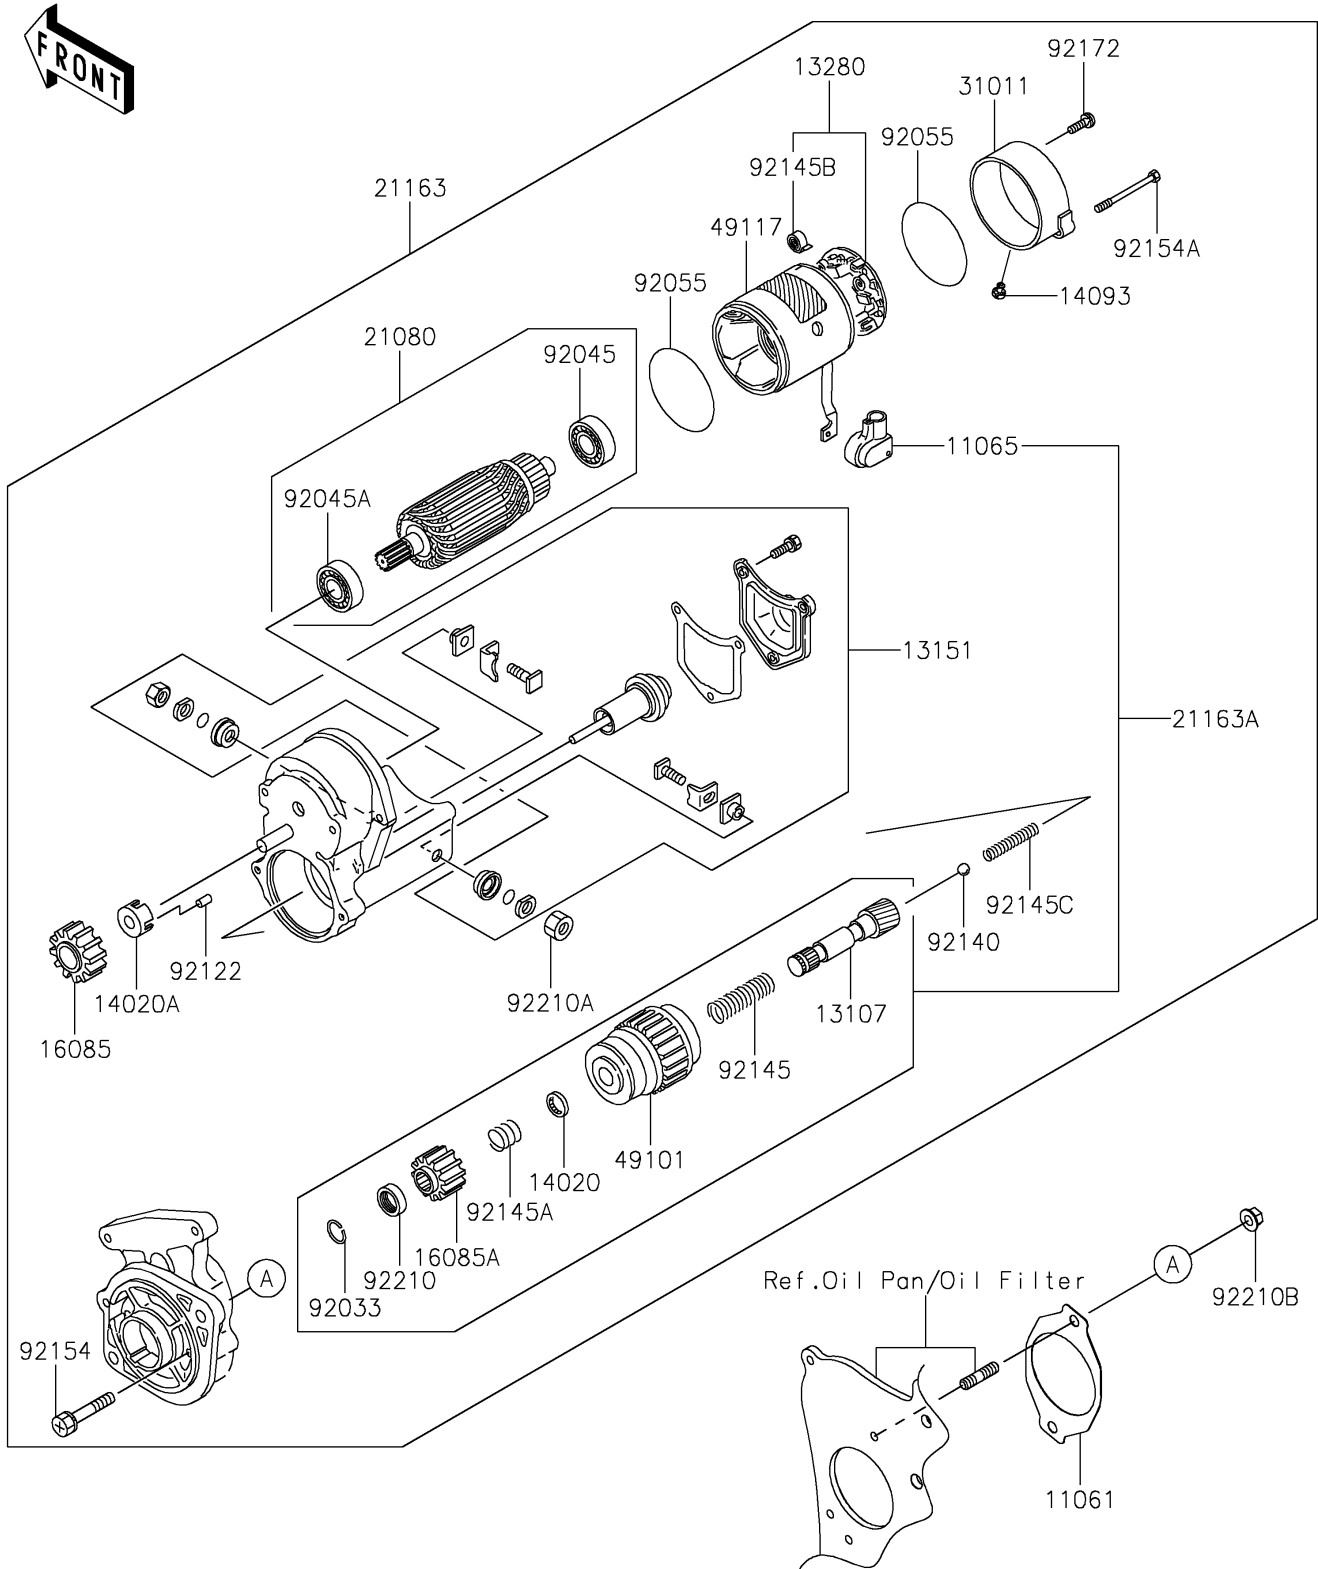

2021 MULE PRO-DXT™ EPS DIESEL FE

PARTS DIAGRAM

Starter Motor

E1840

2021 MULE PRO-DXT™ EPS DIESEL FE

Kawasaki
Let the Good Times Roll®

PARTS LIST

Starter Motor

ITEM NAME	PART NUMBER	QUANTITY
GASKET,STARTER (Ref # 11061)	11061-1195	1
CAP (Ref # 11065)	11065-0939	1
SHAFT (Ref # 13107)	13107-0841	1
SWITCH-COMP,MAGNET (Ref # 13151)	13151-0573	1
HOLDER (Ref # 13280)	13280-0863	1
RETAINER (Ref # 14020)	14020-0020	1
RETAINER (Ref # 14020A)	14020-0021	1
COVER (Ref # 14093)	14093-0449	1
GEAR,PINION (Ref # 16085)	16085-0649	1
GEAR,PINION (Ref # 16085A)	16085-0652	1
ARMATURE (Ref # 21080)	21080-0010	1
STARTER-ELECTRIC (Ref # 21163)	21163-0752	1
STARTER-ELECTRIC (Ref # 21163A)	21163-0753	1
FRAME (Ref # 31011)	31011-0029	1
CLUTCH,STARTER (Ref # 49101)	49101-0002	1
YOKE (Ref # 49117)	49117-0593	1
RING-SNAP (Ref # 92033)	92033-0775	1
BEARING-BALL (Ref # 92045)	92045-0808	1
BEARING-BALL (Ref # 92045A)	92045-0809	1
RING-O (Ref # 92055)	92055-0863	2
ROLLER (Ref # 92122)	92122-0048	5
BALL (Ref # 92140)	92140-0017	1
SPRING (Ref # 92145)	92145-1713	1
SPRING (Ref # 92145A)	92145-1714	1
SPRING (Ref # 92145B)	92145-1715	4
SPRING (Ref # 92145C)	92145-1716	1
BOLT (Ref # 92154)	92154-2072	2
BOLT (Ref # 92154A)	92154-2073	2
SCREW (Ref # 92172)	92172-0988	2

2021 MULE PRO-DXT™ EPS DIESEL FE

Kawasaki
Let the Good Times Roll®

PARTS LIST

Starter Motor

ITEM NAME	PART NUMBER	QUANTITY
NUT (Ref # 92210)	92210-1470	1
NUT (Ref # 92210A)	92210-1472	1
NUT,8MM (Ref # 92210B)	92210-1473	2