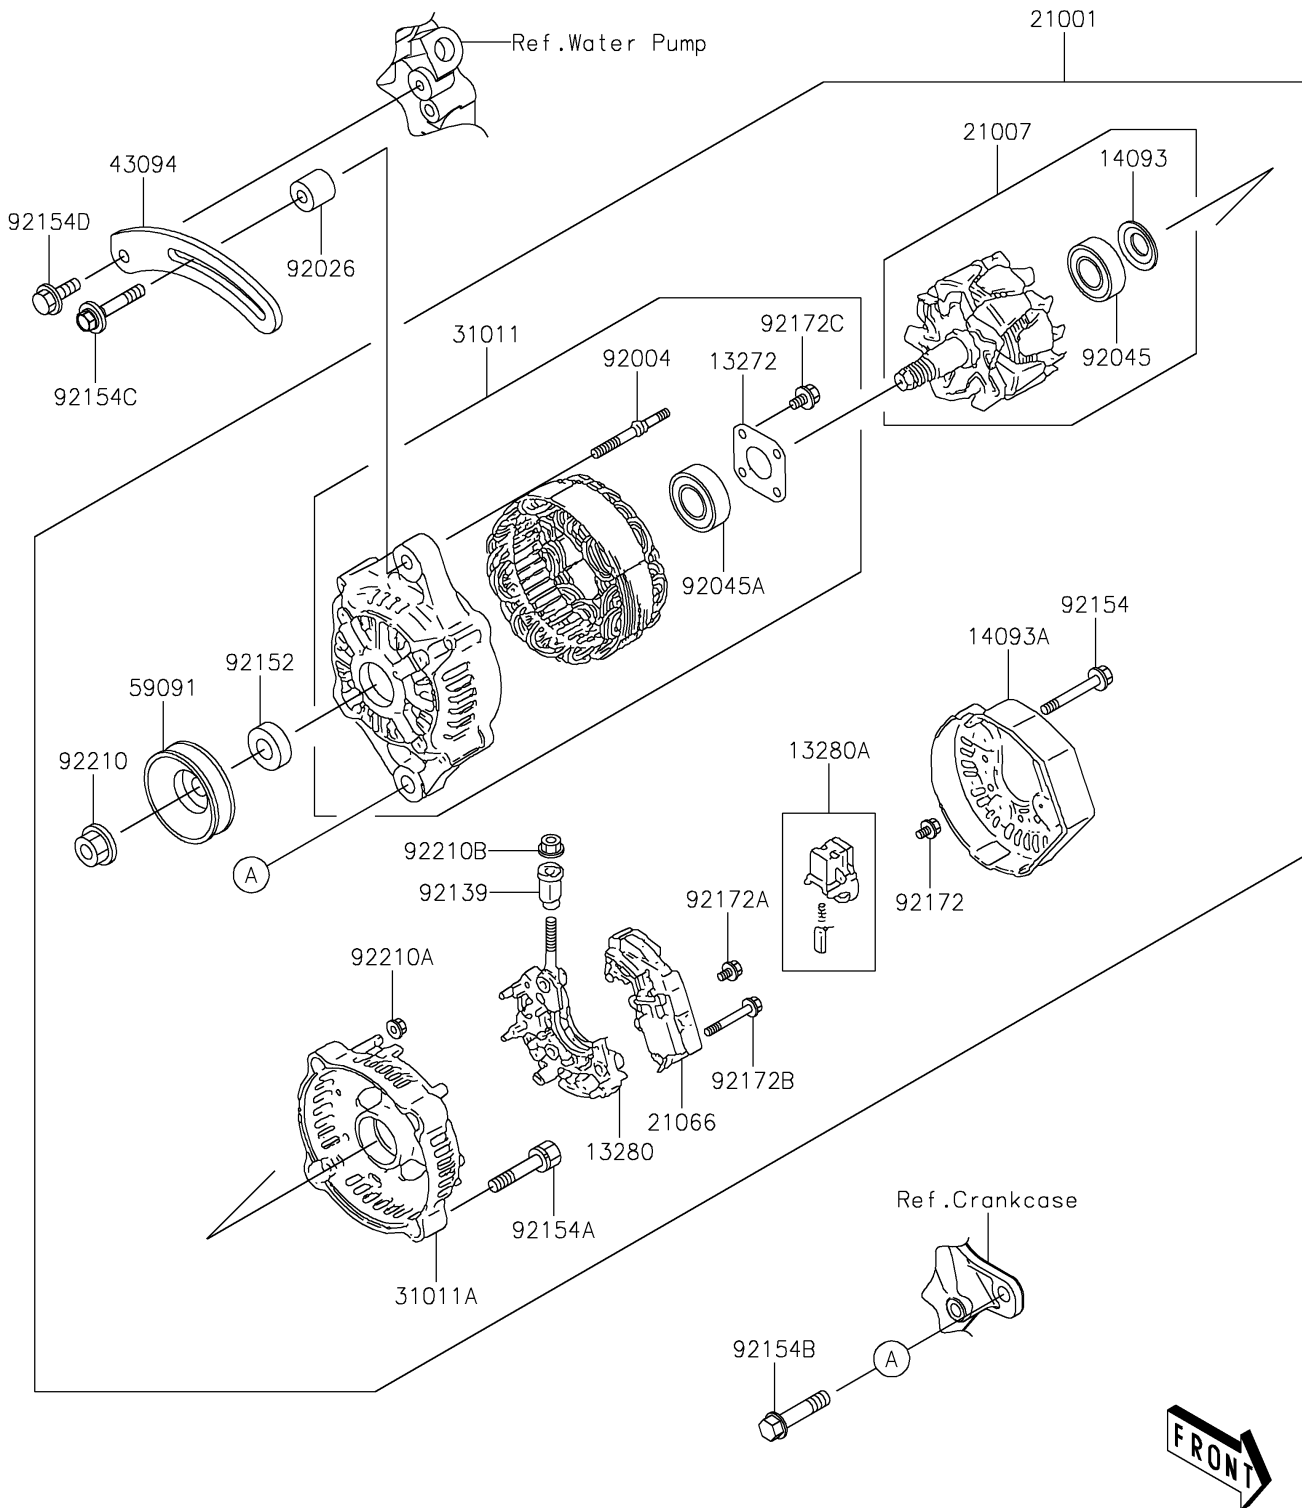

2021 MULE PRO-DXT™ EPS DIESEL FE

PARTS DIAGRAM

Generator

E1810

2021 MULE PRO-DXT™ EPS DIESEL FE

Kawasaki
Let the Good Times Roll®

PARTS LIST

Generator

ITEM NAME	PART NUMBER	QUANTITY
PLATE,RETAINER (Ref # 13272)	13272-2135	1
HOLDER (Ref # 13280)	13280-0864	1
HOLDER,BRUSH (Ref # 13280A)	13280-0865	1
COVER (Ref # 14093)	14093-0450	1
COVER (Ref # 14093A)	14093-0451	1
GENERATOR (Ref # 21001)	21001-0613	1
ROTOR (Ref # 21007)	21007-0637	1
REGULATOR-VOLTAGE (Ref # 21066)	21066-0749	1
FRAME (Ref # 31011)	31011-0027	1
FRAME (Ref # 31011A)	31011-0028	1
ADJUSTER (Ref # 43094)	43094-0007	1
PULLEY (Ref # 59091)	59091-0015	1
STUD (Ref # 92004)	92004-0751	2
SPACER (Ref # 92026)	92026-0821	1
BEARING-BALL (Ref # 92045)	92045-0812	1
BEARING-BALL (Ref # 92045A)	92045-0816	1
BUSHING (Ref # 92139)	92139-0861	1
COLLAR (Ref # 92152)	92152-2198	1
BOLT (Ref # 92154)	92154-2074	3
BOLT (Ref # 92154A)	92154-2075	2
BOLT,FLANGED,10X45 (Ref # 92154B)	92154-2076	1
BOLT (Ref # 92154C)	92154-2077	1
BOLT,FLANGED,8X20 (Ref # 92154D)	92154-2078	1
SCREW (Ref # 92172)	92172-0989	6
SCREW (Ref # 92172A)	92172-0990	1
SCREW (Ref # 92172B)	92172-0991	2
SCREW (Ref # 92172C)	92172-1096	4
NUT (Ref # 92210)	92210-1474	1
NUT (Ref # 92210A)	92210-1475	2

2021 MULE PRO-DXT™ EPS DIESEL FE

Kawasaki
Let the Good Times Roll®

PARTS LIST

Generator

ITEM NAME	PART NUMBER	QUANTITY
NUT (Ref # 92210B)	92210-1476	1