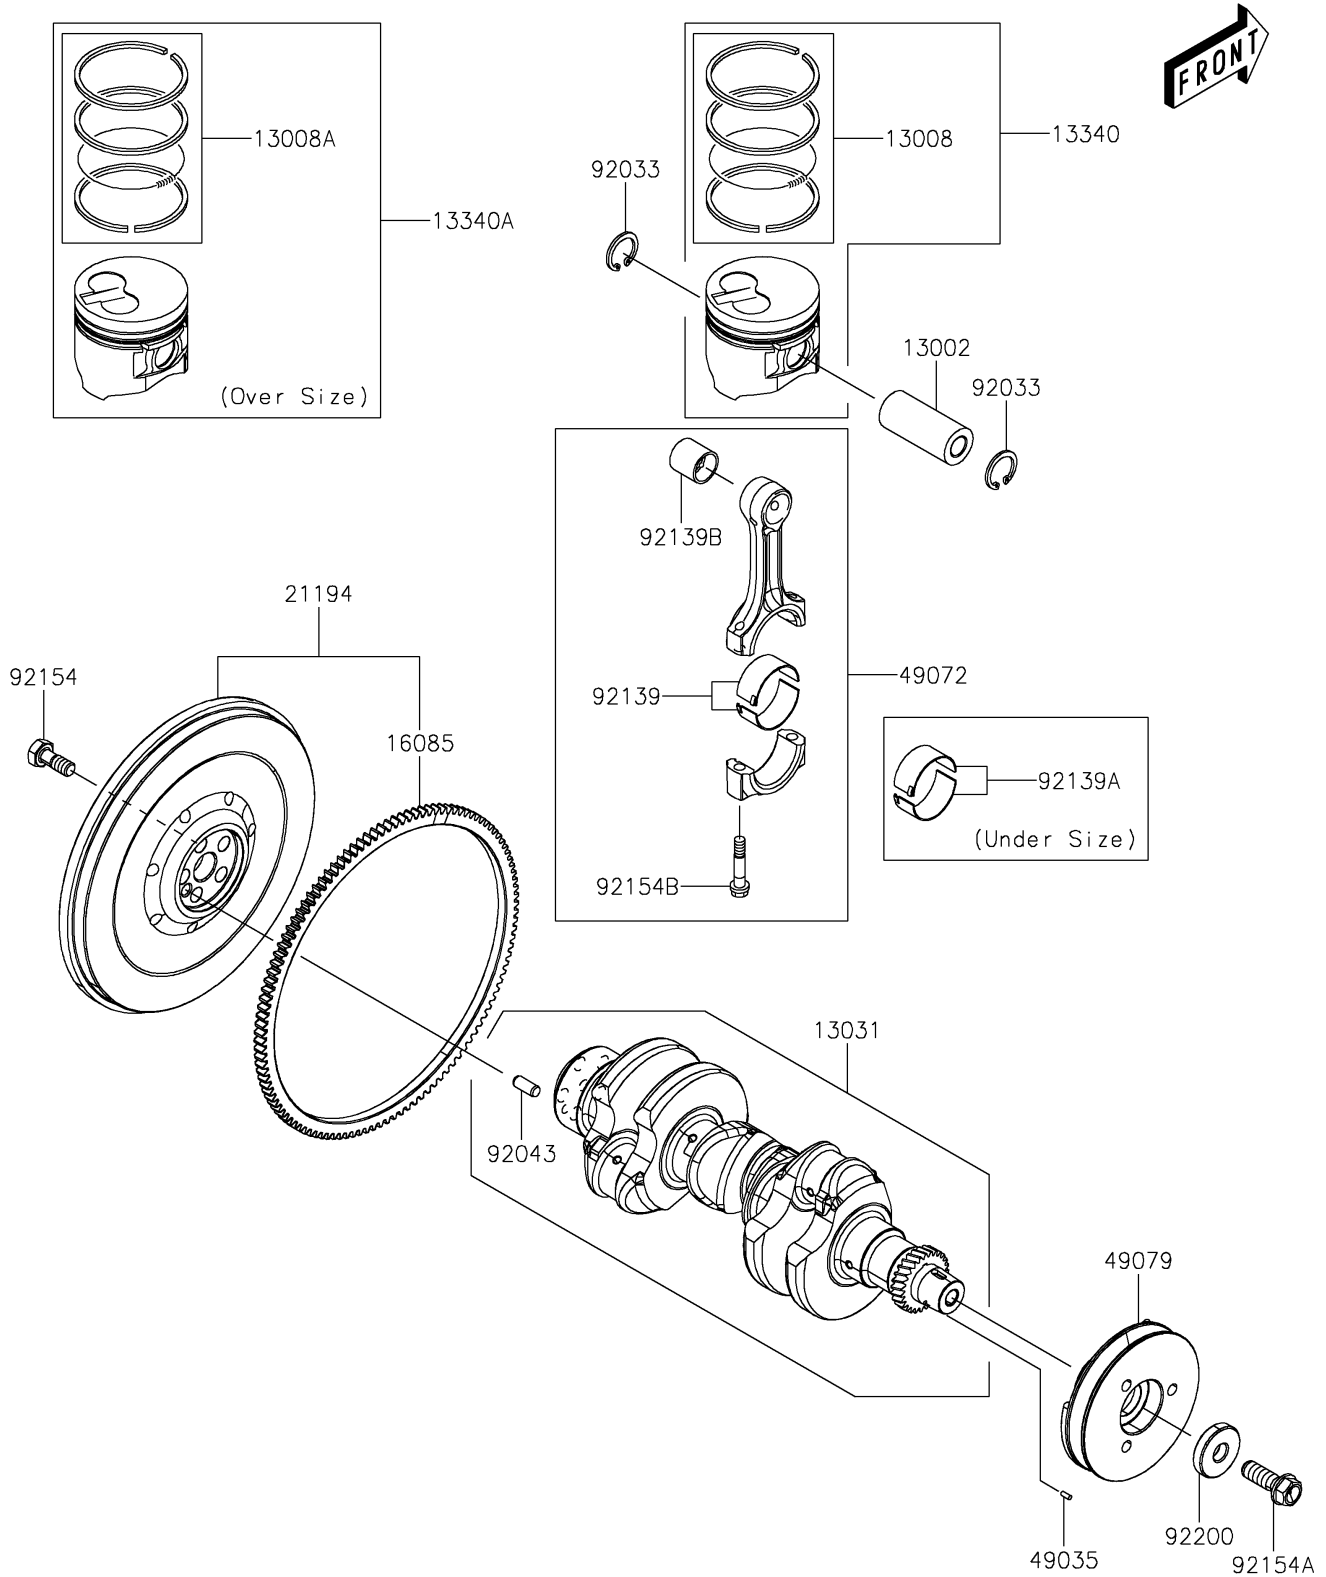

2021 MULE PRO-DXT™ EPS DIESEL FE

PARTS DIAGRAM

Crankshaft/Piston(s)

E1320

2021 MULE PRO-DXT™ EPS DIESEL FE

PARTS LIST

Crankshaft/Piston(s)

ITEM NAME

PART NUMBER

QUANTITY
