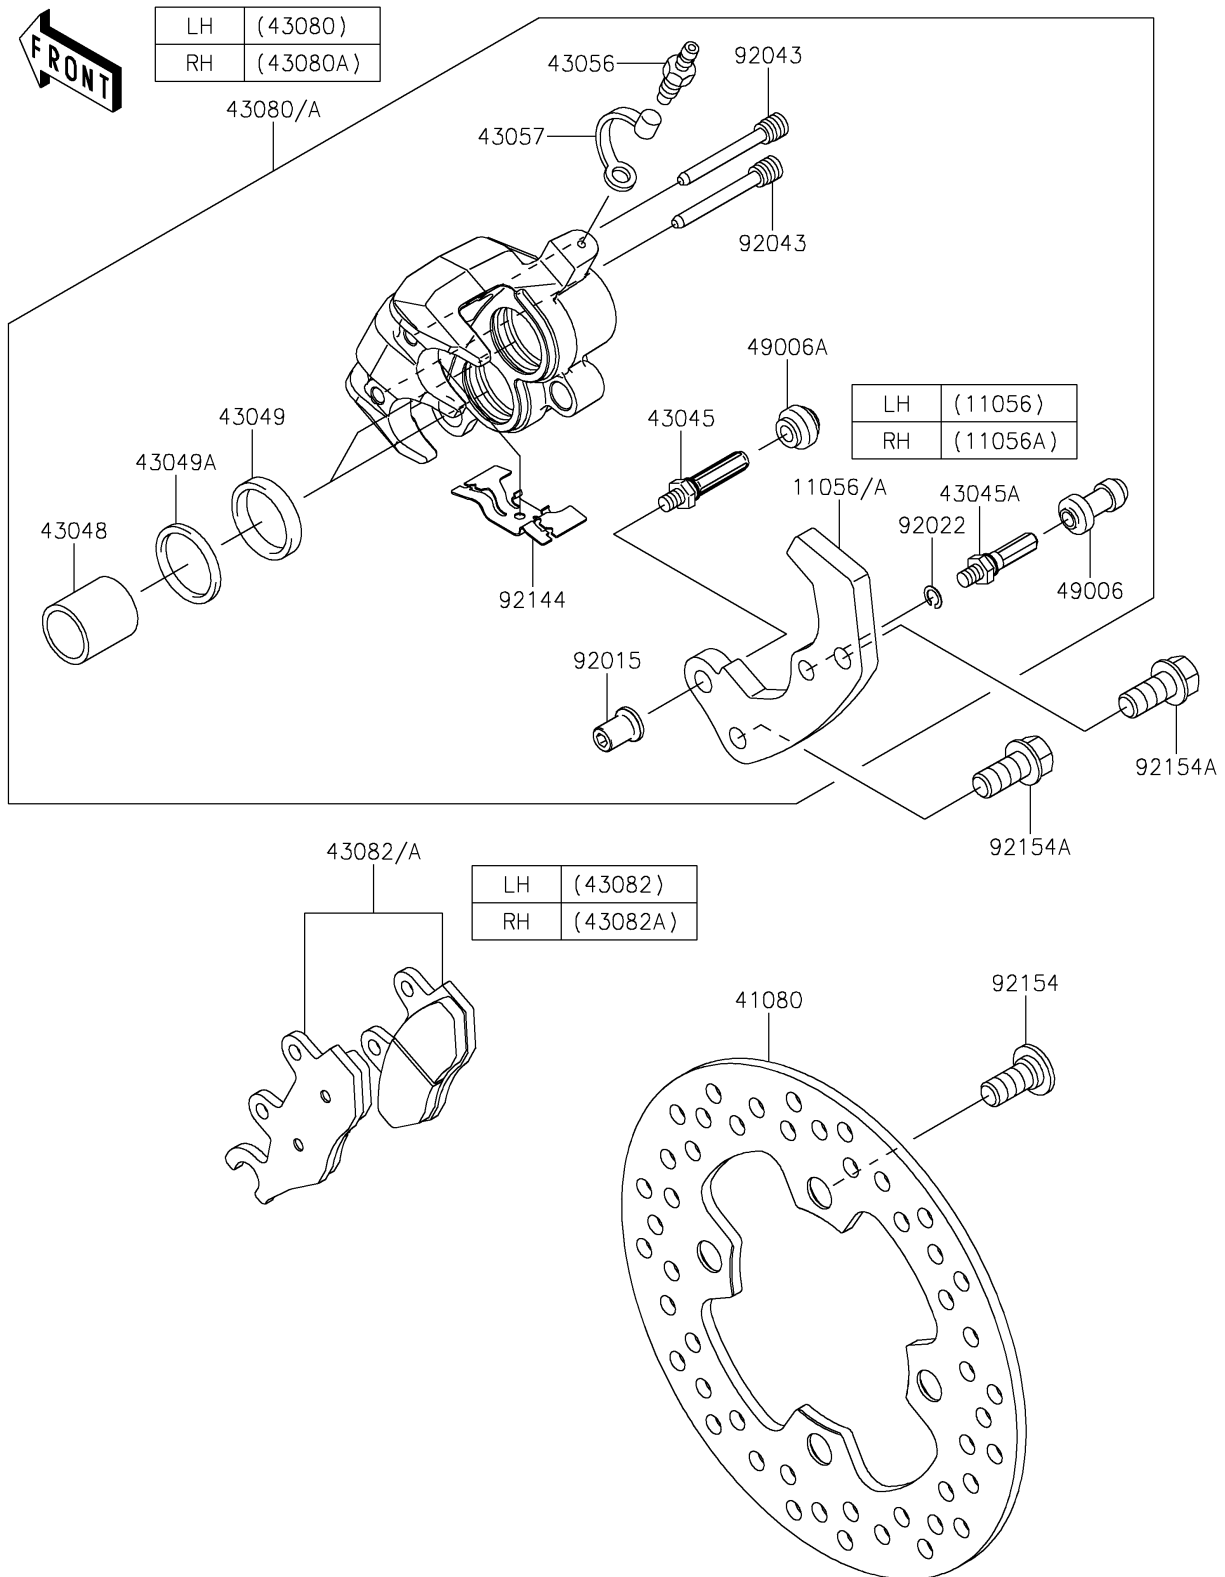

2021 MULE PRO-DX™ EPS DIESEL

PARTS DIAGRAM

Front Brake

F2292

2021 MULE PRO-DX™ EPS DIESEL

PARTS LIST

Front Brake

ITEM NAME	PART NUMBER	QUANTITY
-----------	-------------	----------
