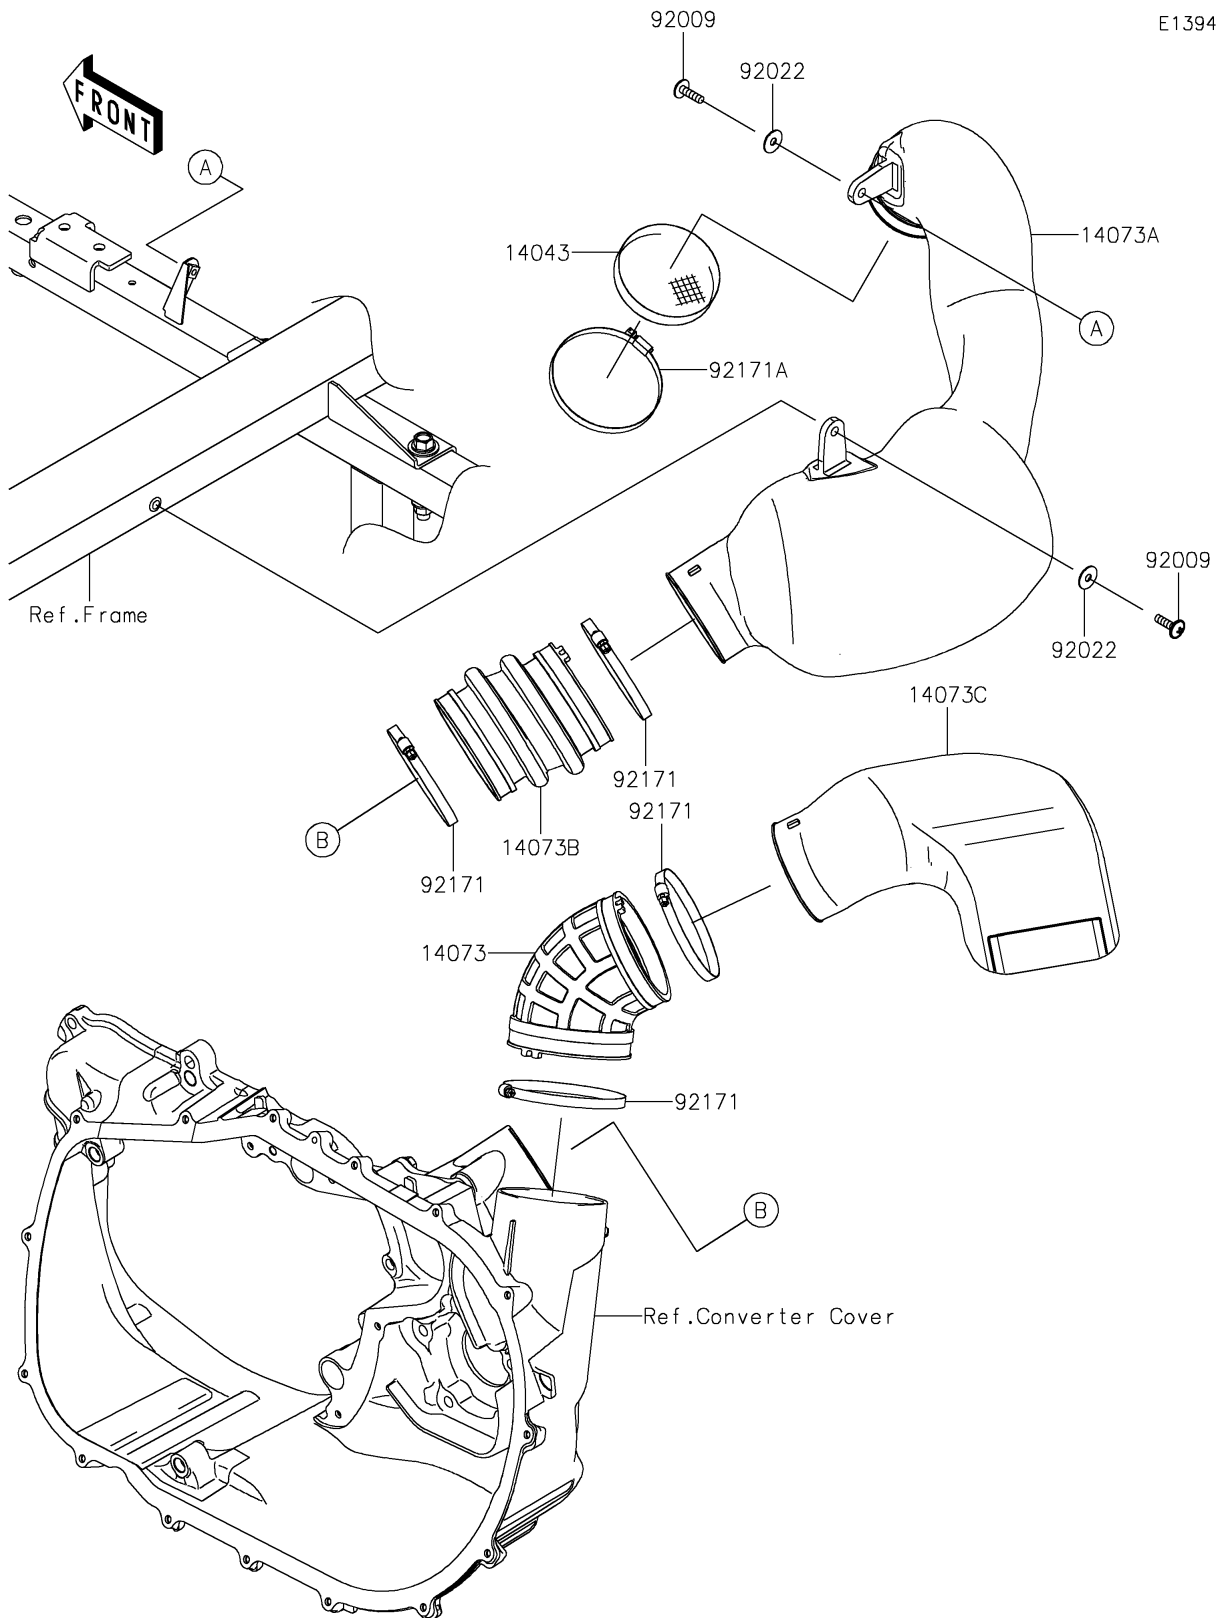

2021 MULE PRO-DX™ EPS DIESEL

PARTS DIAGRAM

Air Cleaner-Belt Converter

2021 MULE PRO-DX™ EPS DIESEL

PARTS LIST

Air Cleaner-Belt Converter

ITEM NAME	PART NUMBER	QUANTITY
-----------	-------------	----------
