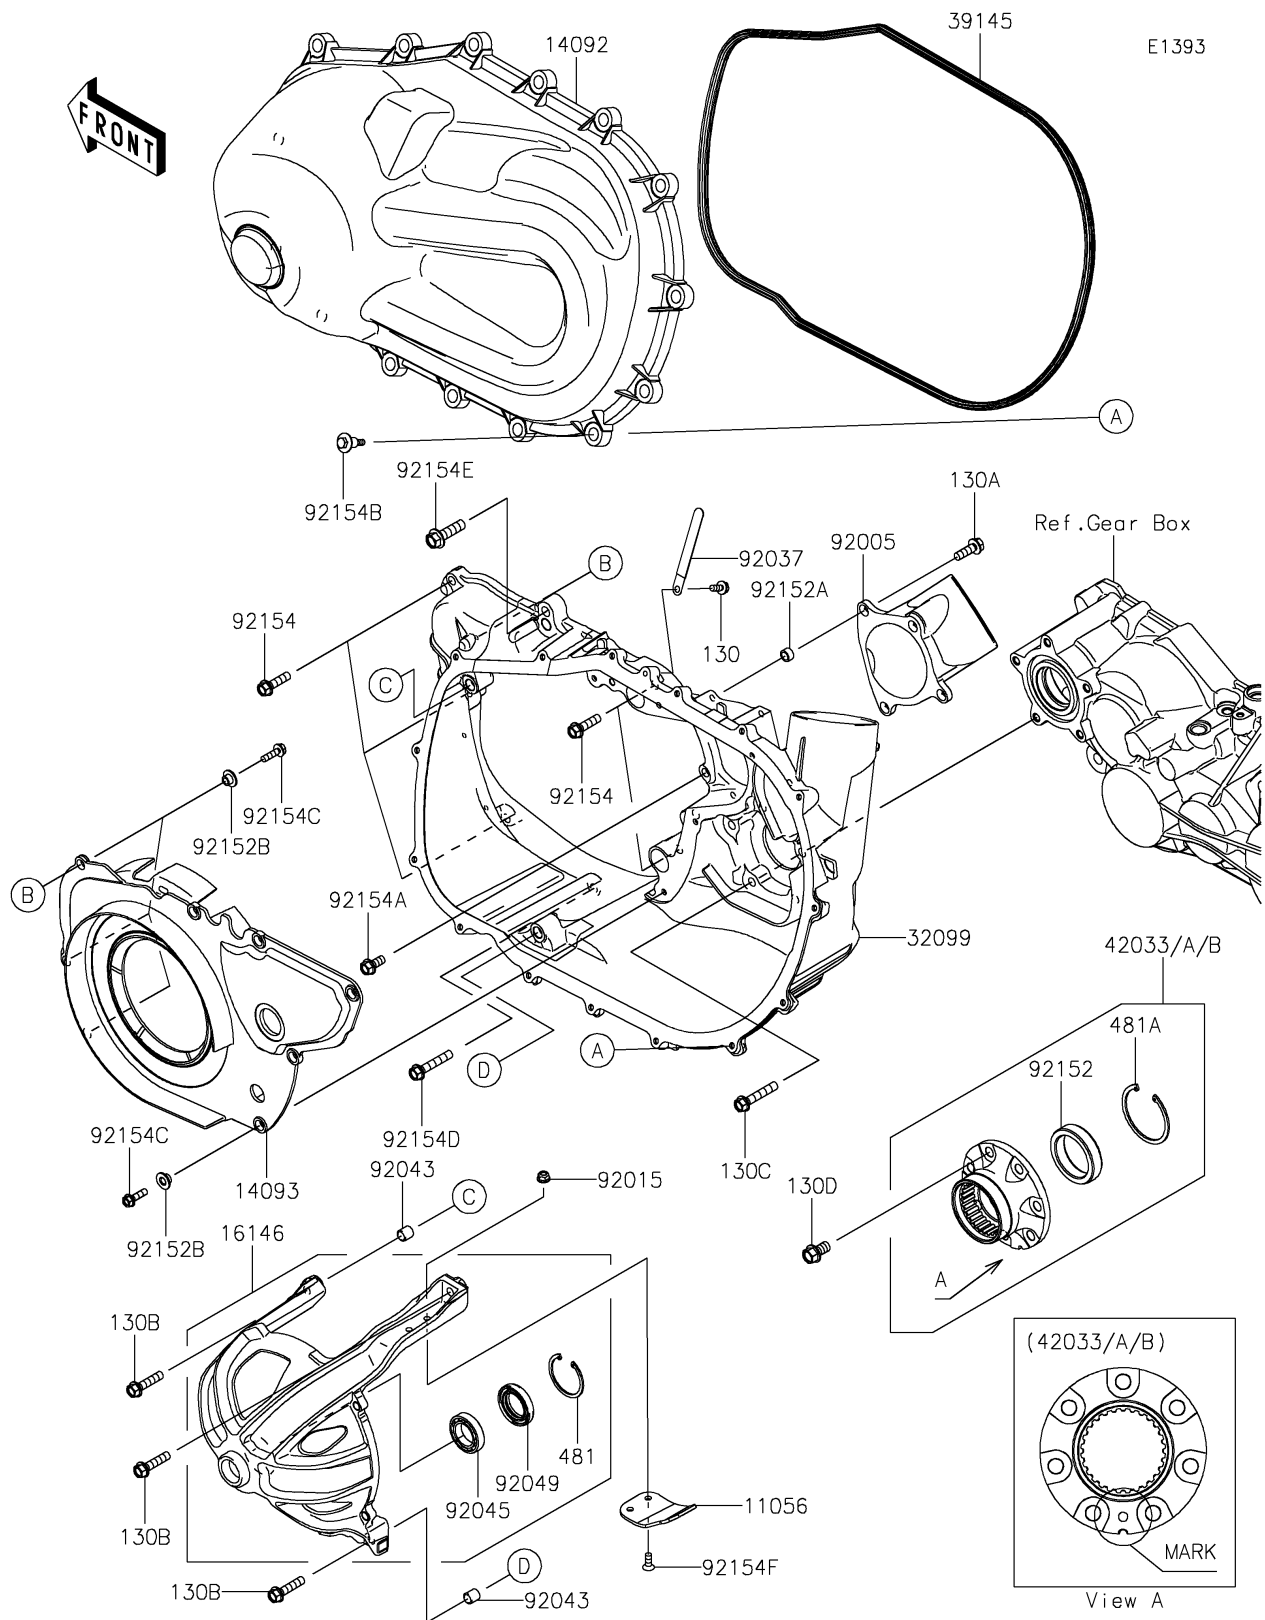

2021 MULE PRO-DX™ EPS DIESEL

PARTS DIAGRAM

Converter Cover

2021 MULE PRO-DX™ EPS DIESEL

PARTS LIST

Converter Cover

ITEM NAME	PART NUMBER	QUANTITY
-----------	-------------	----------
