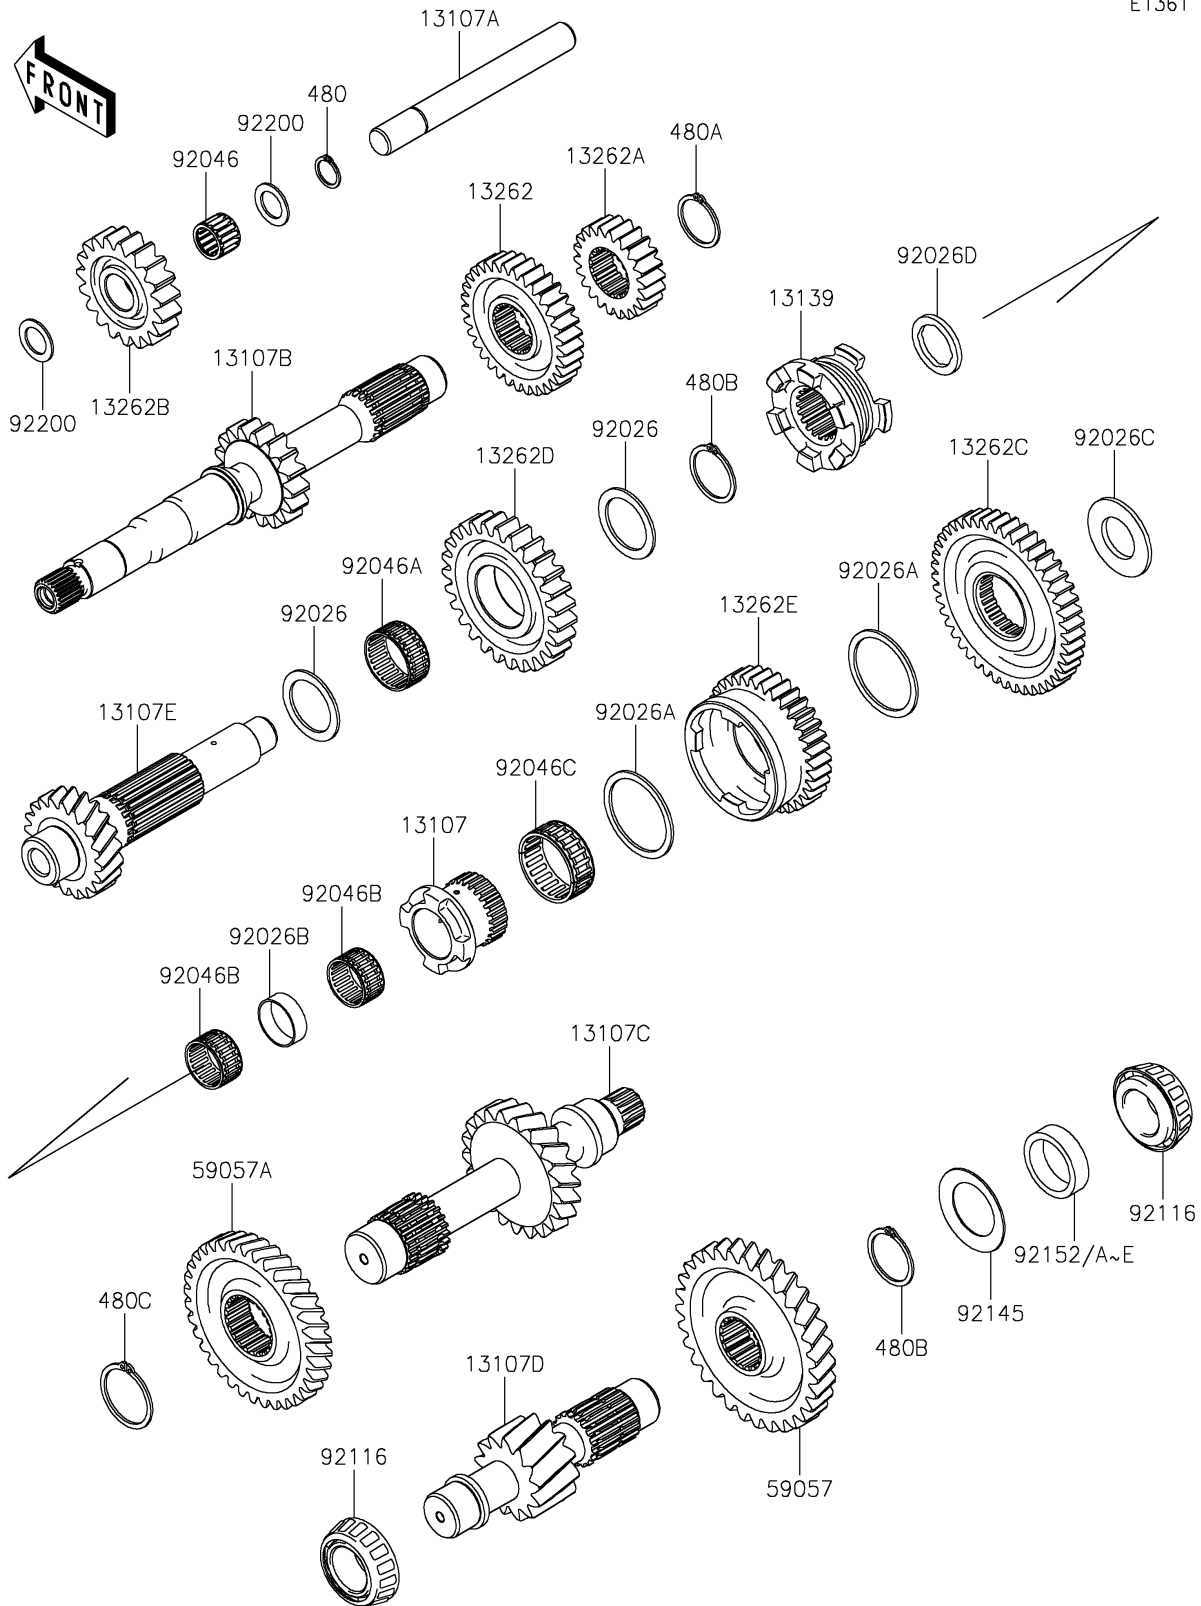

2021 MULE PRO-DX™ EPS DIESEL

PARTS DIAGRAM

Transmission

E1361