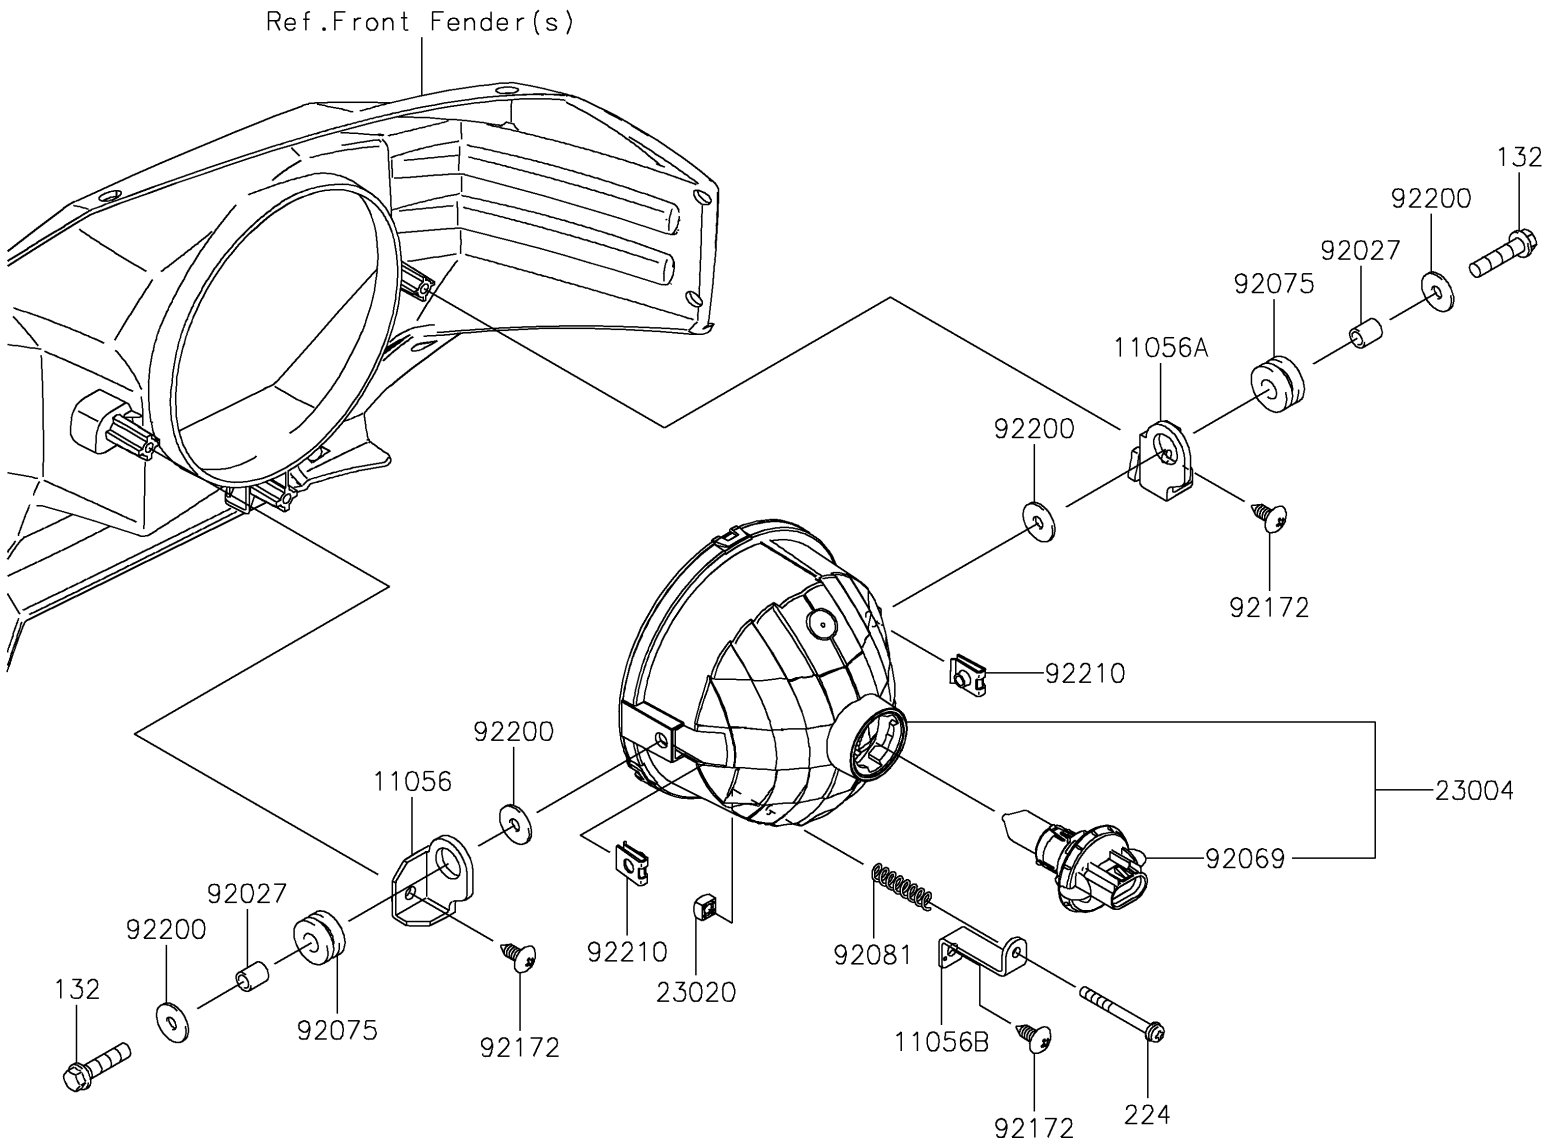

2021 MULE PRO-DXT™ DIESEL

PARTS DIAGRAM

Headlight(s)

F2710

2021 MULE PRO-DXT™ DIESEL

PARTS LIST

Headlight(s)

ITEM NAME	PART NUMBER	QUANTITY
BRACKET,LH (Ref # 11056)	11056-2931	2
BRACKET,RH (Ref # 11056A)	11056-2932	2
BRACKET (Ref # 11056B)	11056-2933	2
BOLT-FLANGED-SMALL,6X25 (Ref # 132)	132BA0625	4
SCREW-PAN-WP-CROS (Ref # 224)	224AA0440	2
LAMP-HEAD (Ref # 23004)	23004-0387	2
NUT,4MM,FOCUS ADJUST (Ref # 23020)	23020-018	2
COLLAR,6.8X10X12 (Ref # 92027)	92027-162	4
BULB,12V 60/55W,H13 (Ref # 92069)	92069-0105	2
DAMPER,10X24X12 (Ref # 92075)	92075-1690	4
SPRING,FOCUS ADJUST (Ref # 92081)	92081-1896	2
SCREW,6X16 (Ref # 92172)	92172-0284	6
WASHER,6.5X20X1.6 (Ref # 92200)	92200-0283	8
NUT (Ref # 92210)	92210-1125	4