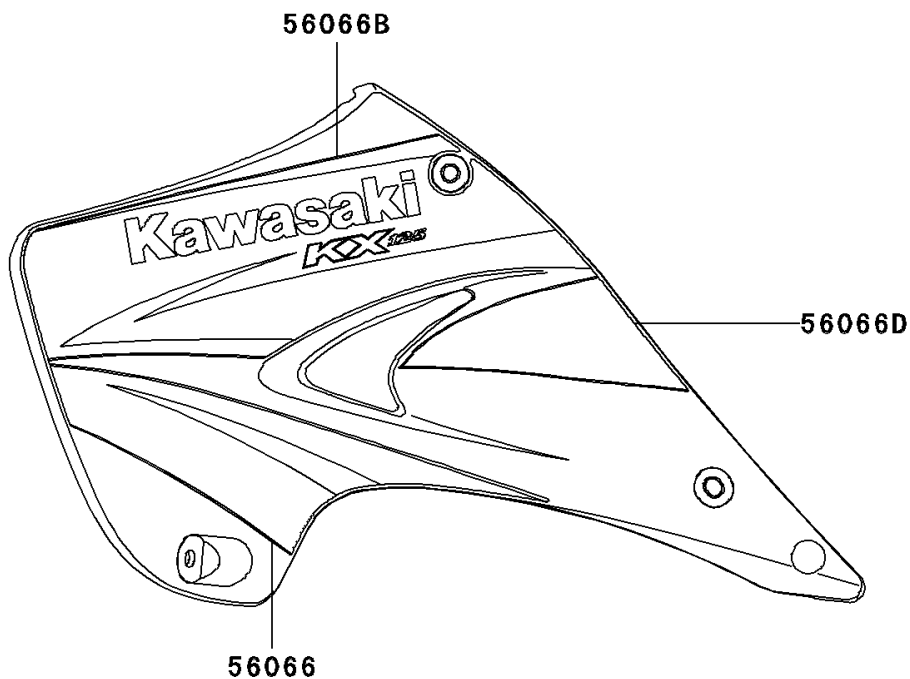

2004 KX125

PARTS DIAGRAM

Decals

Kawasaki

Let the Good Times Roll®

F2861

2004 KX125

PARTS LIST

Decals

ITEM NAME

PART NUMBER

QUANTITY
