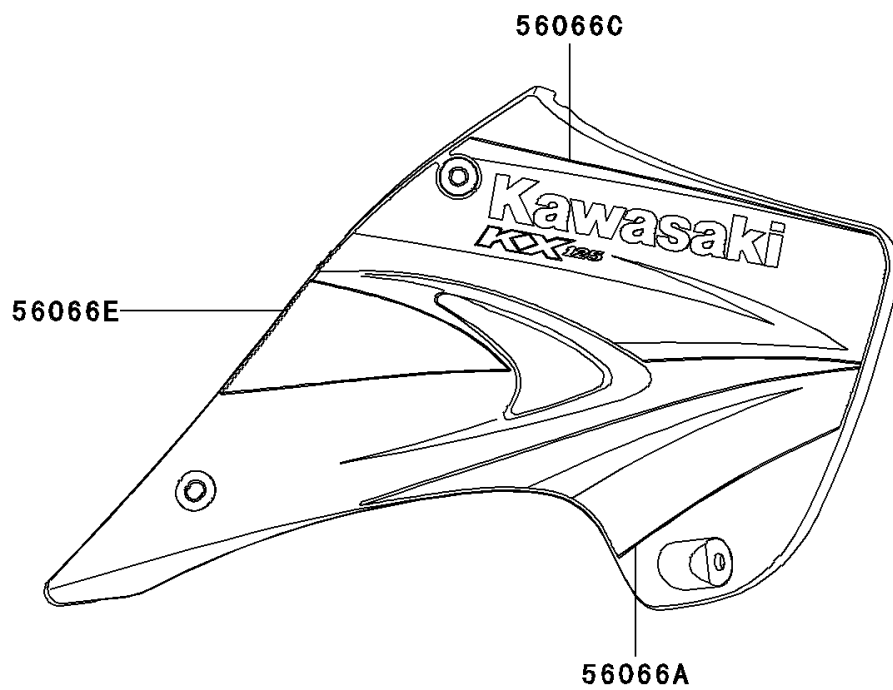

2004 KX125

PARTS DIAGRAM

Decals

Kawasaki

Let the Good Times Roll®

F2861

2004 KX125

PARTS LIST

Decals

ITEM NAME

PART NUMBER

QUANTITY
