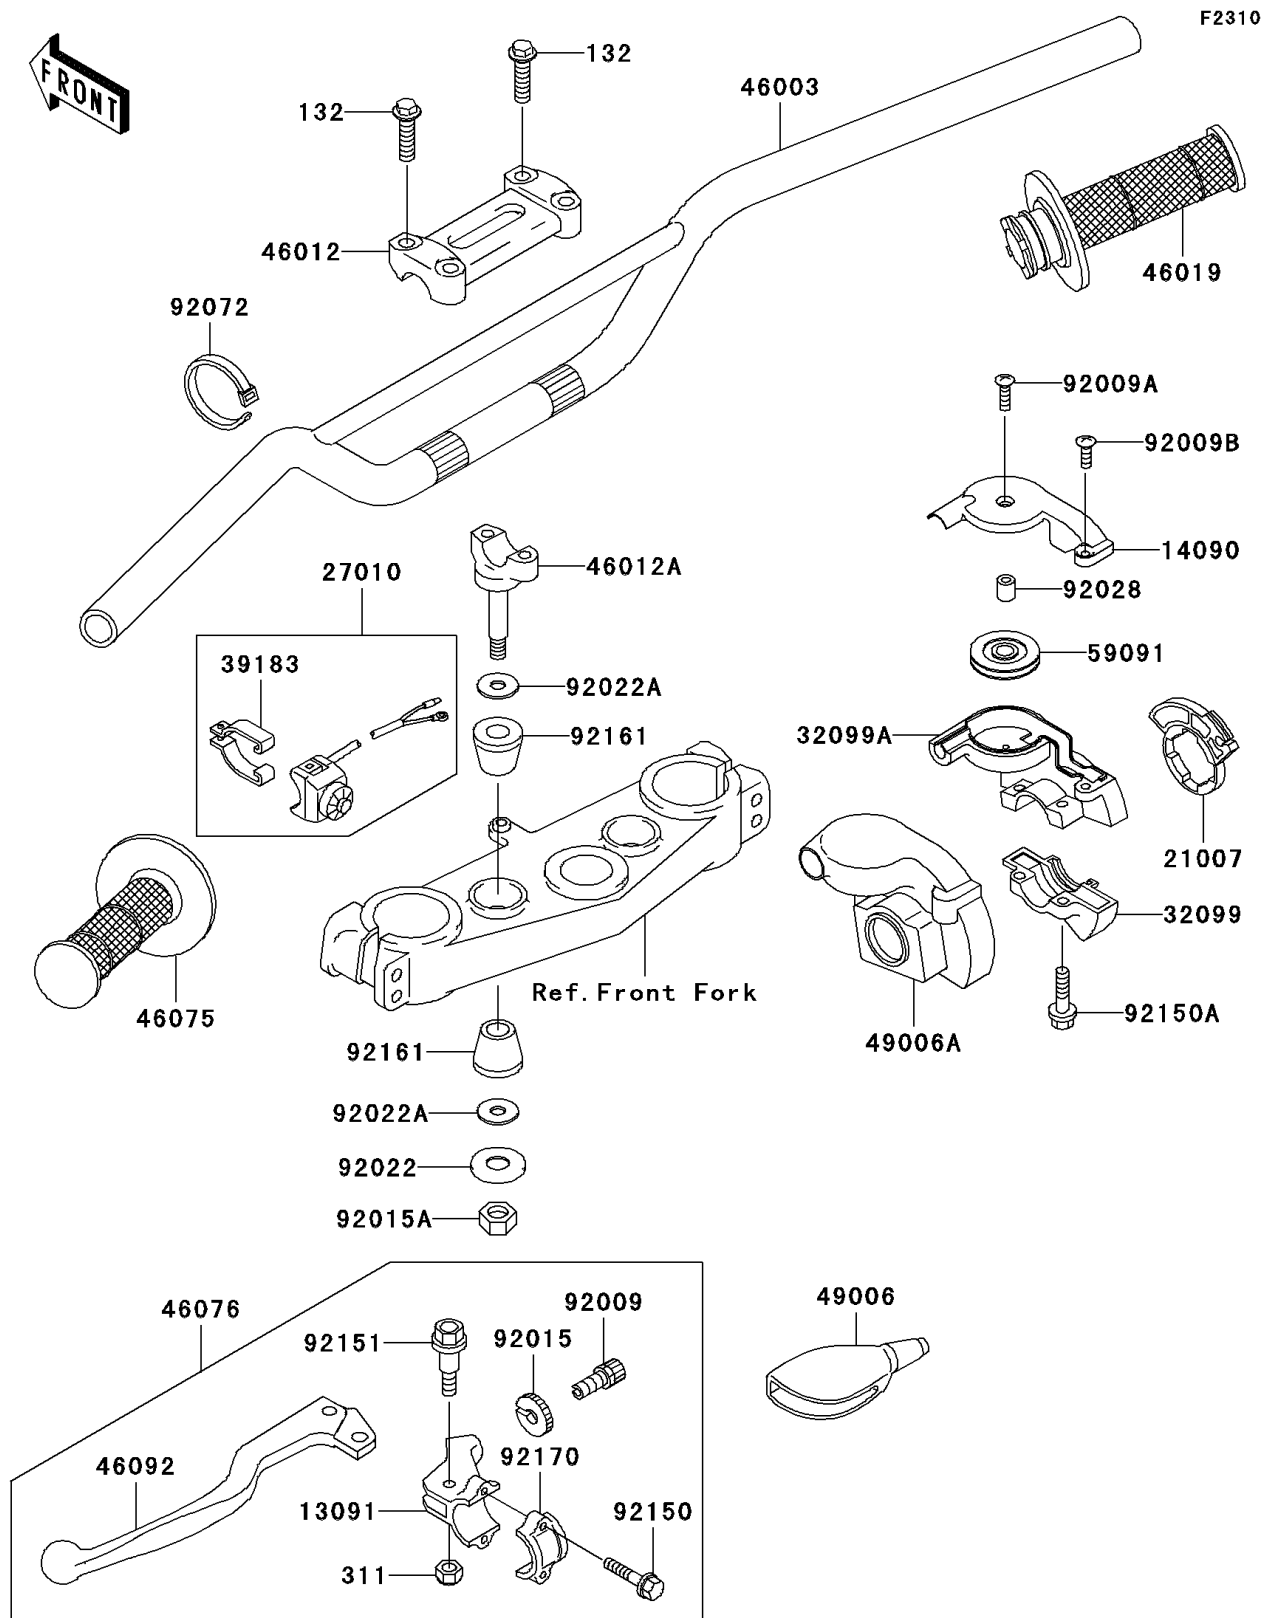

2004 KX125

PARTS DIAGRAM

Handlebar