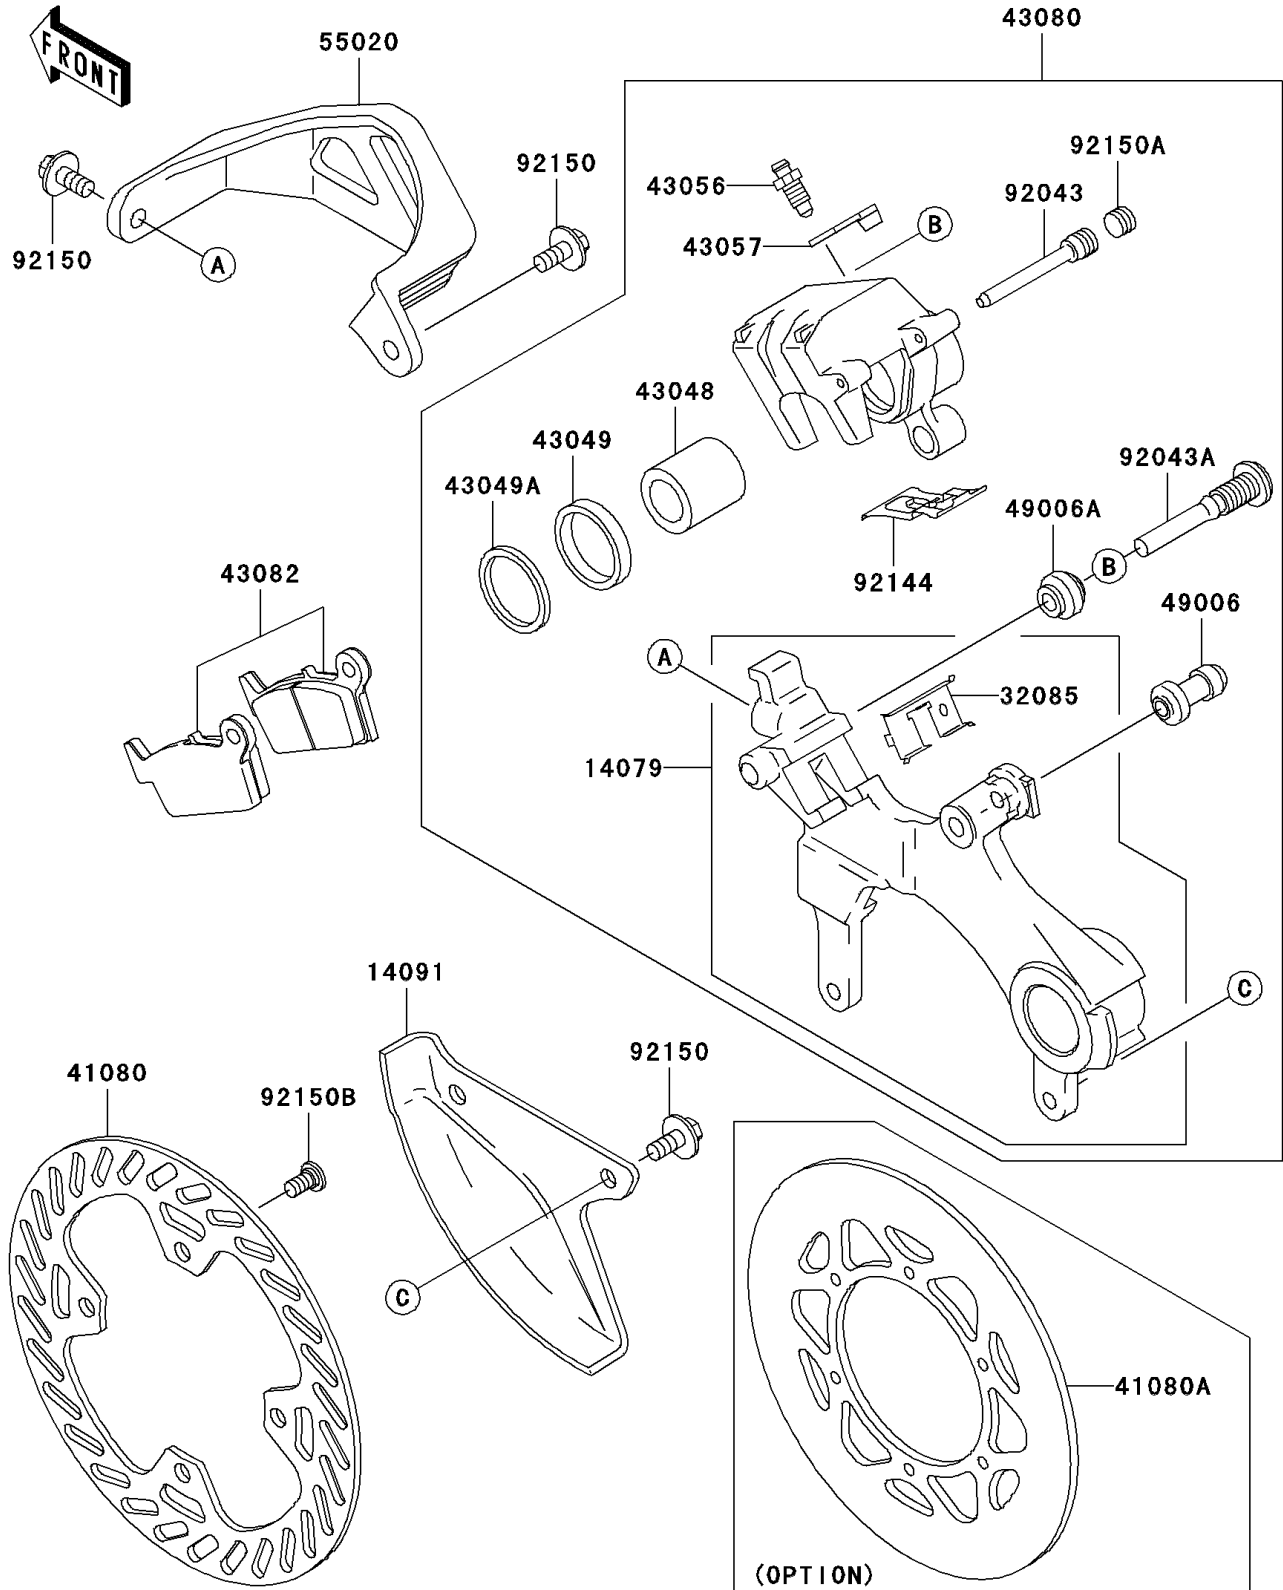

2004 KX125

PARTS DIAGRAM

Rear Brake

F2294

2004 KX125

PARTS LIST

Rear Brake

ITEM NAME

PART NUMBER

QUANTITY
