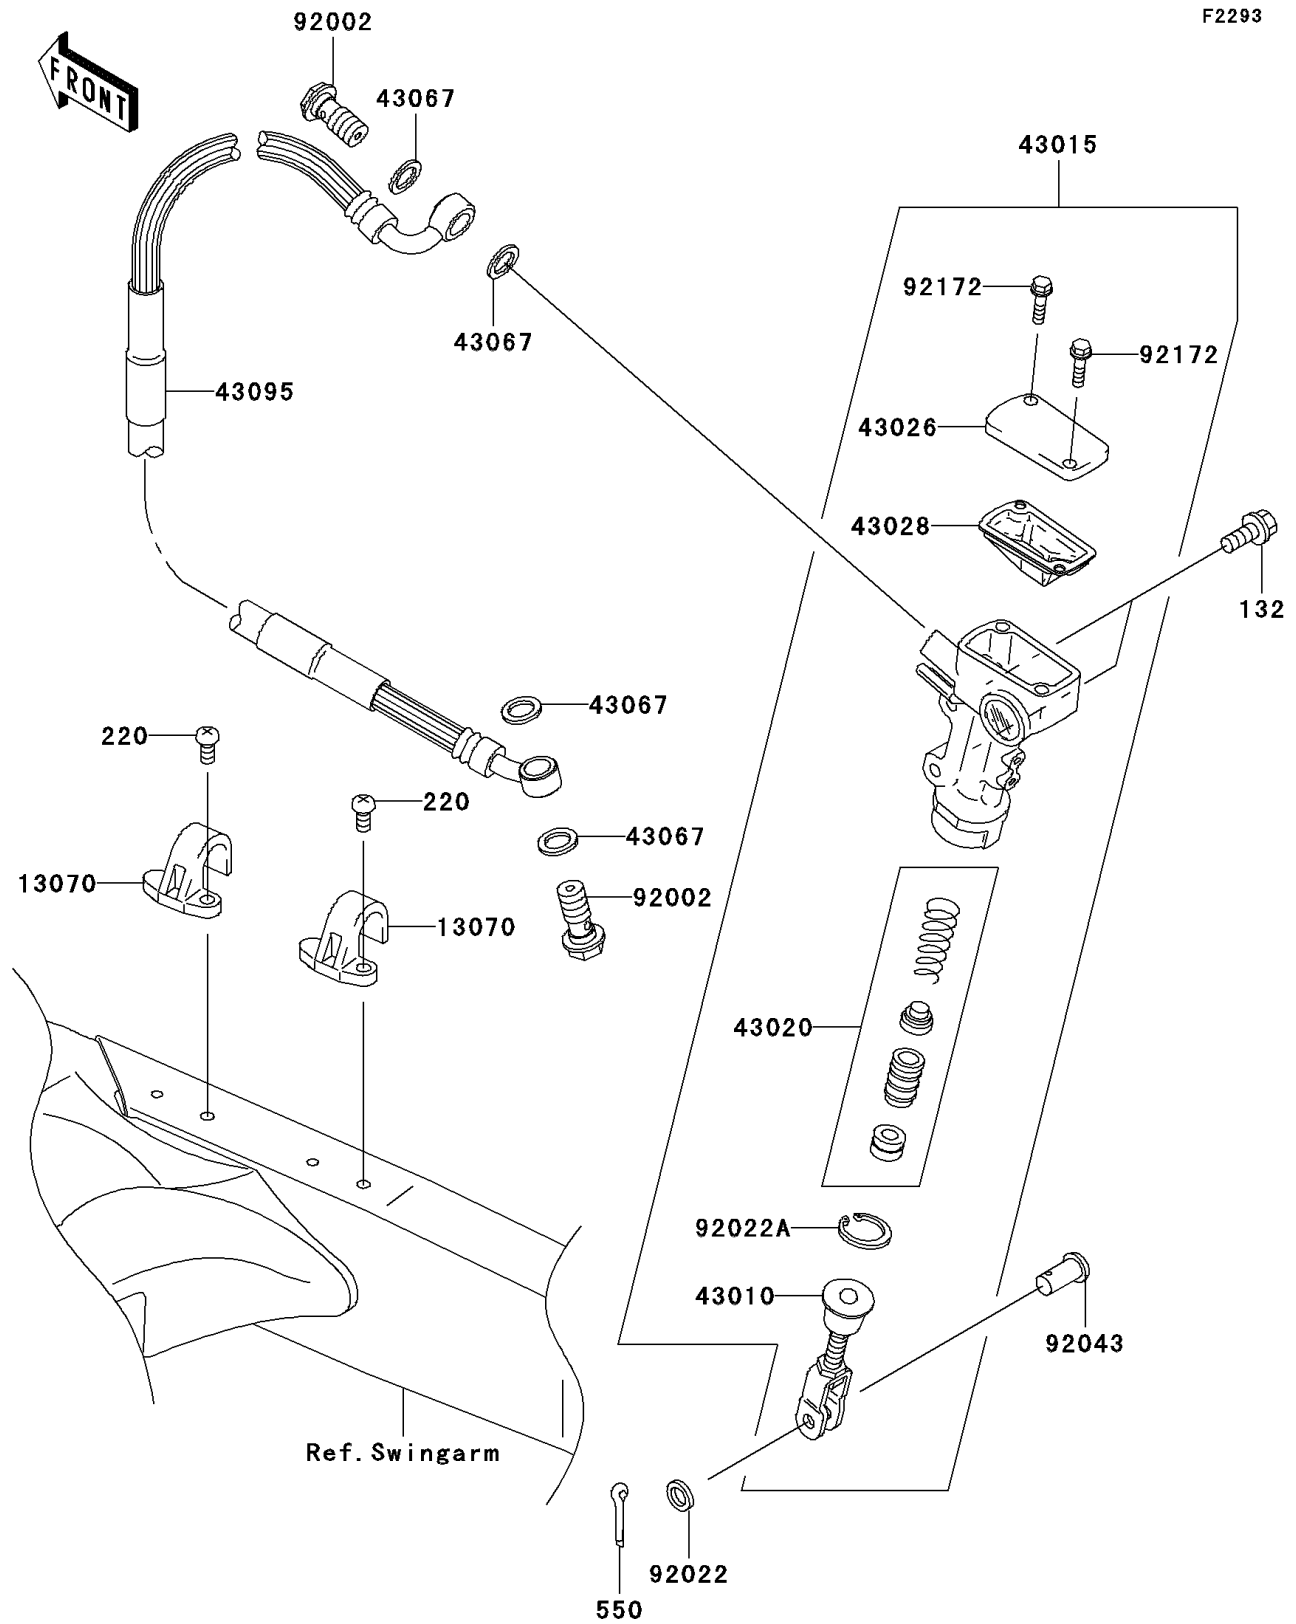

2004 KX125

PARTS DIAGRAM

Rear Master Cylinder

F2293