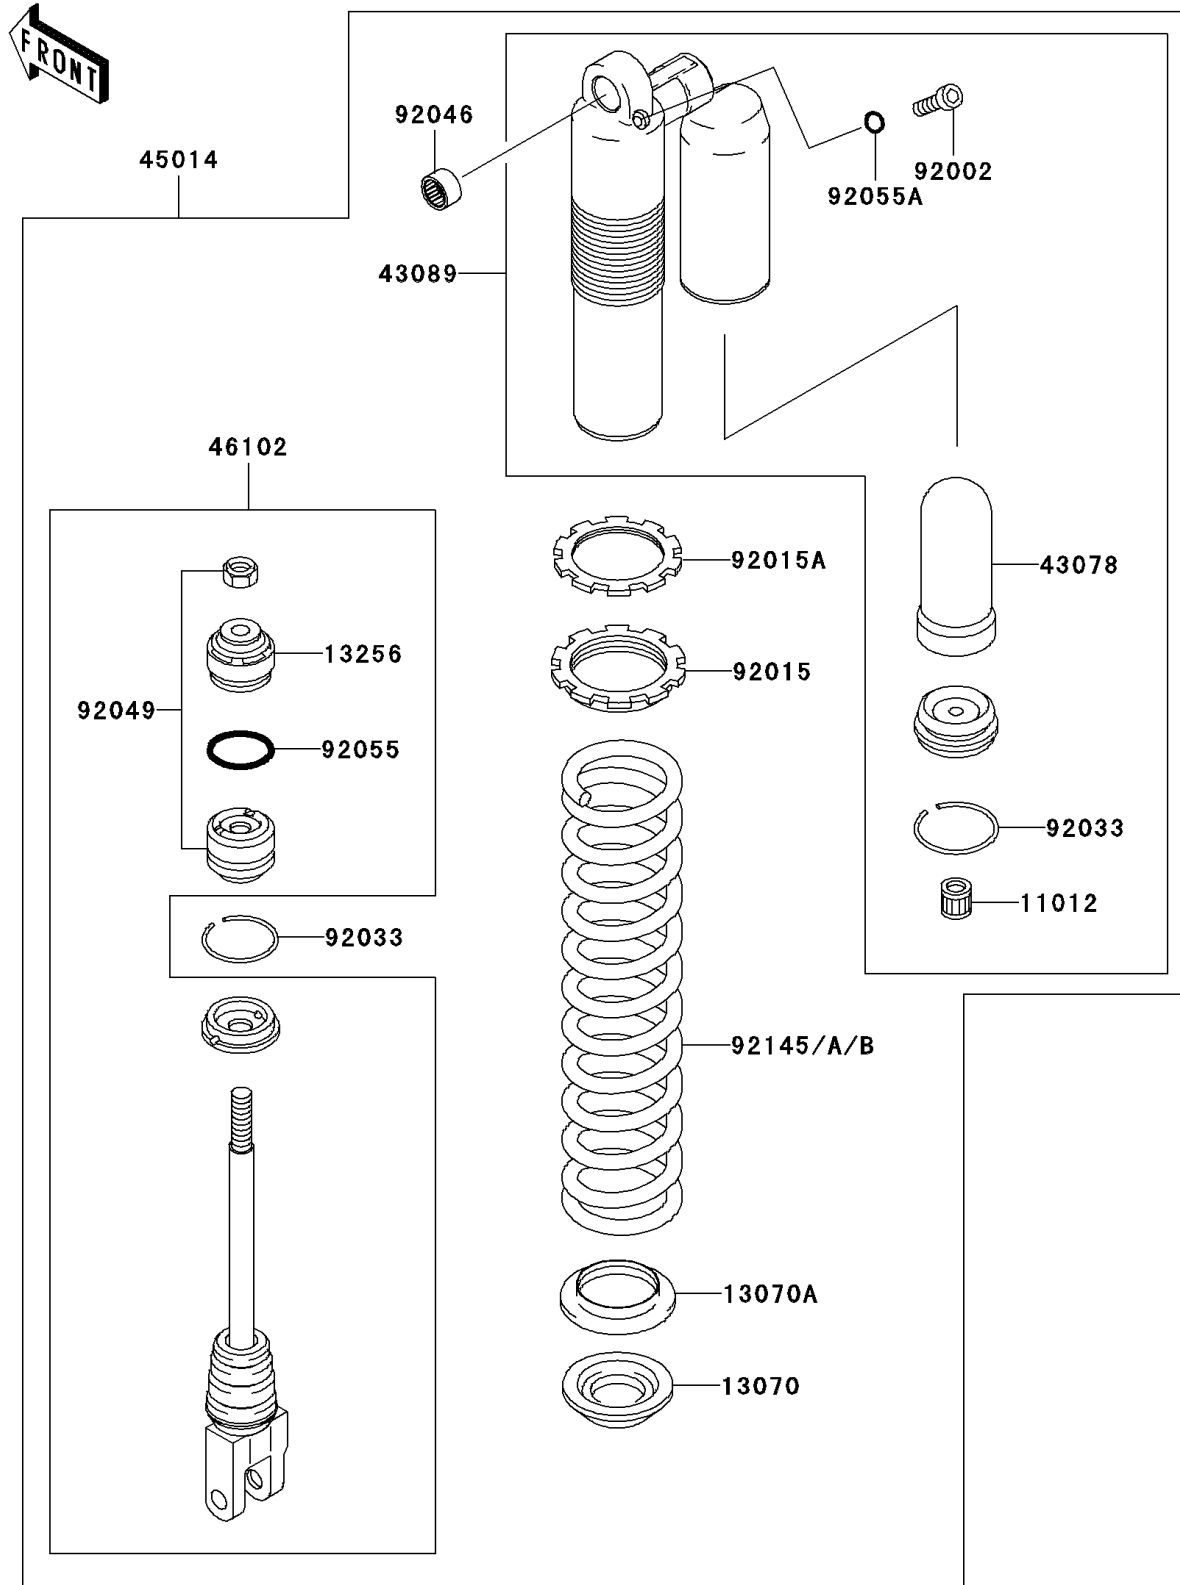

2004 KX125

PARTS DIAGRAM

Shock Absorber(s)

F2280

2004 KX125

PARTS LIST

Shock Absorber(s)

ITEM NAME

PART NUMBER

QUANTITY
