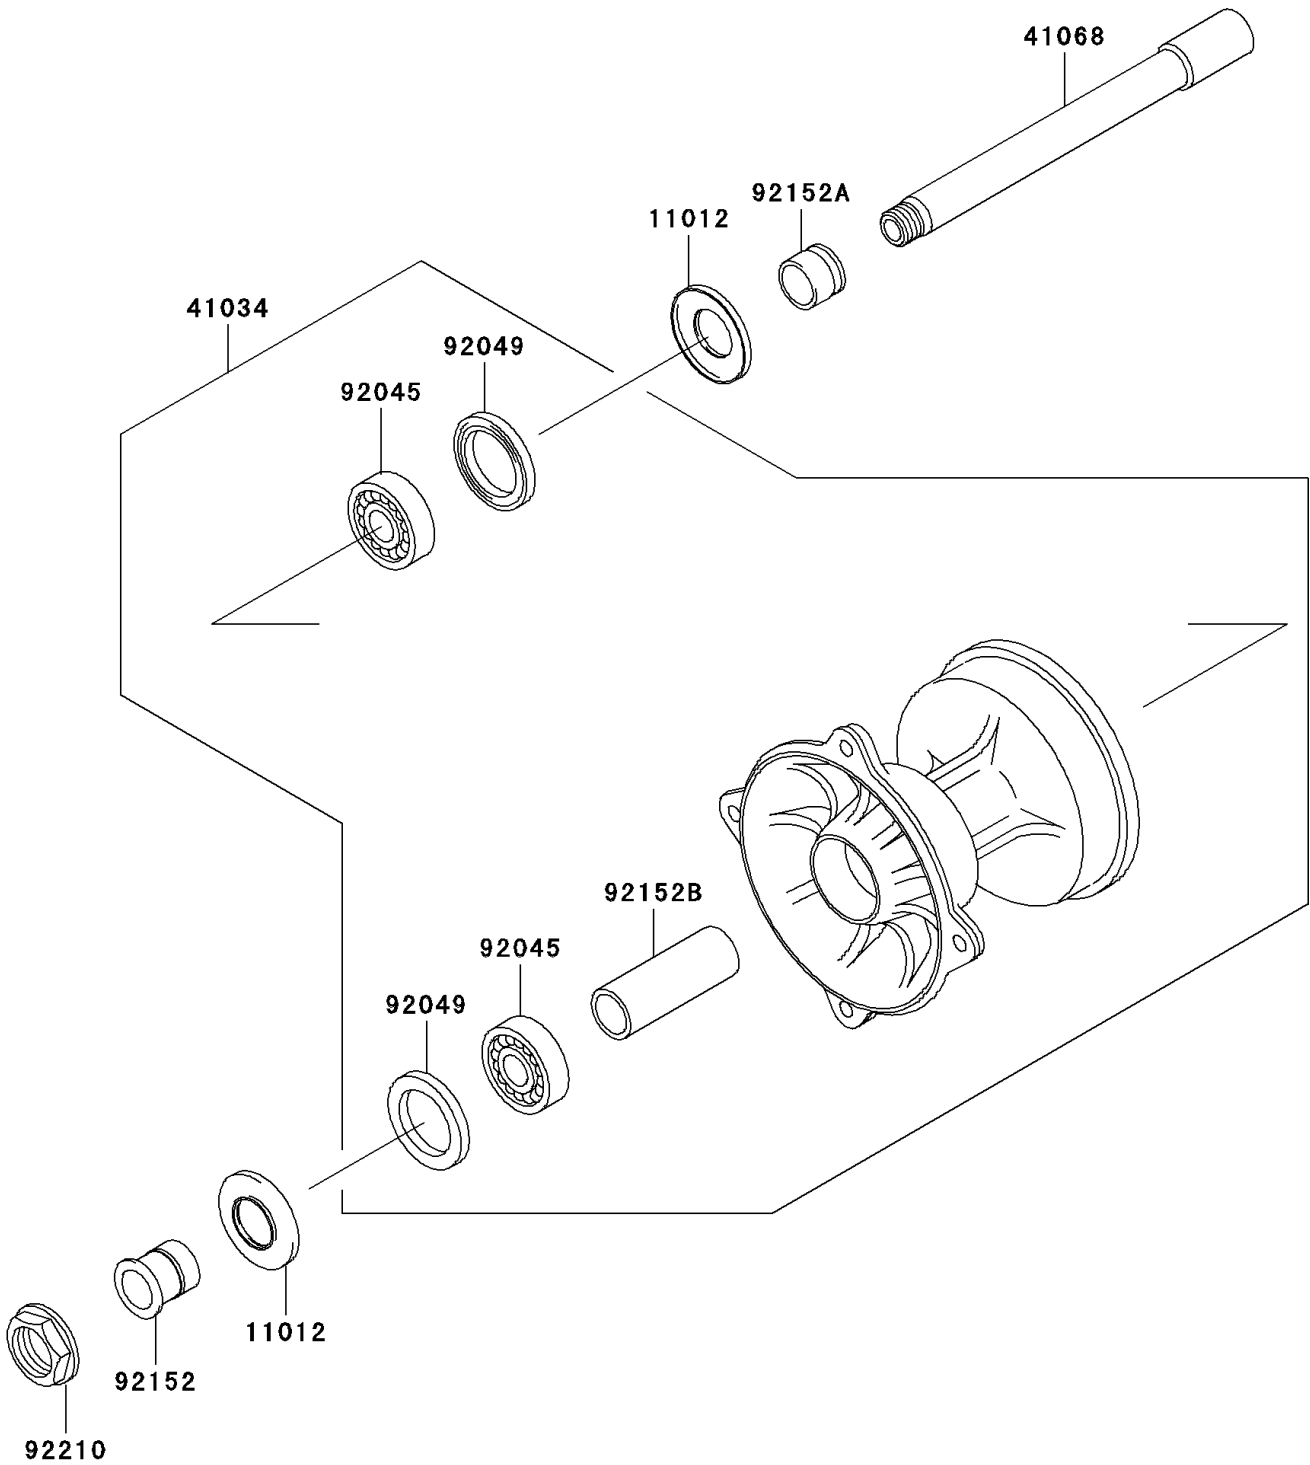

# 2004 KX125

## PARTS DIAGRAM

### Front Hub

F2230

## PARTS LIST