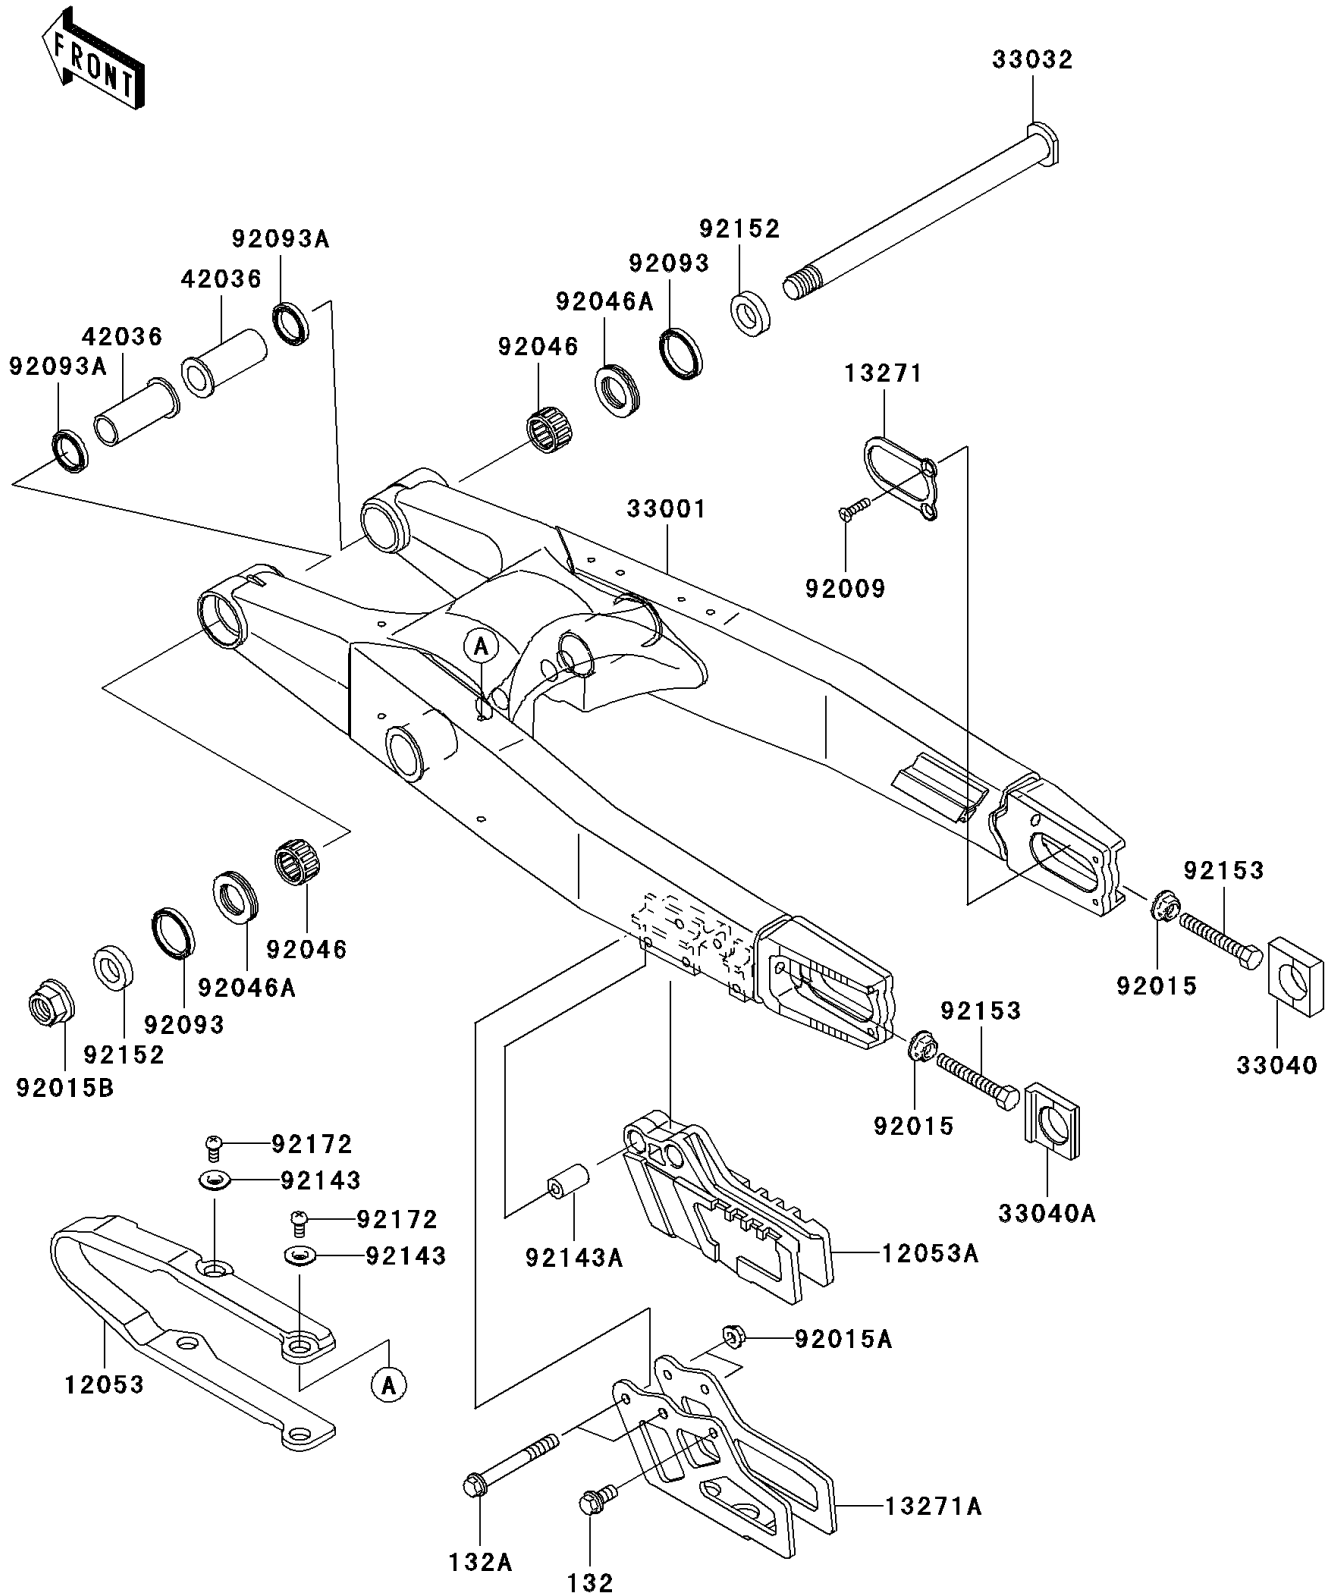

2004 KX125

PARTS DIAGRAM

Swingarm

F2141

2004 KX125

PARTS LIST

Swingarm

ITEM NAME

PART NUMBER

QUANTITY
