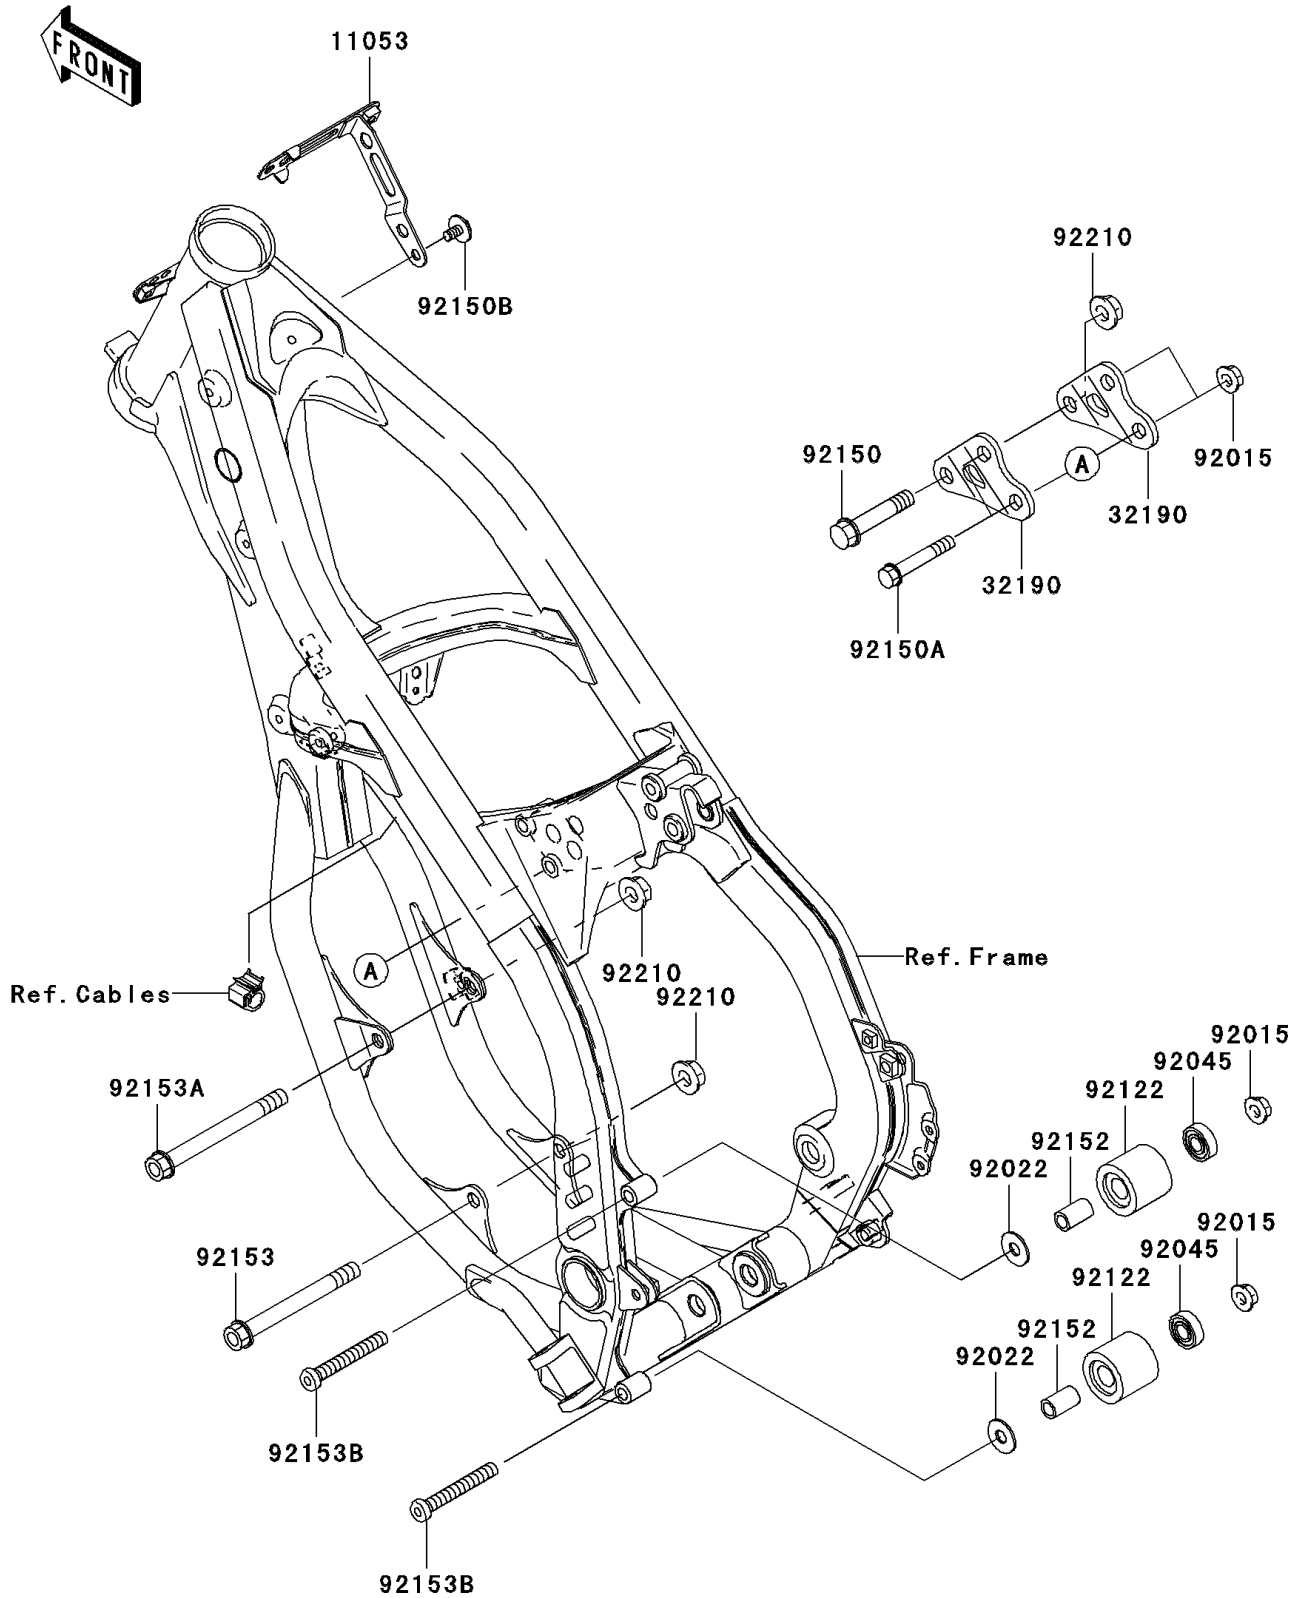

2004 KX125

PARTS DIAGRAM

Frame Fittings

F2131

2004 KX125

PARTS LIST

Frame Fittings

ITEM NAME

PART NUMBER

QUANTITY
