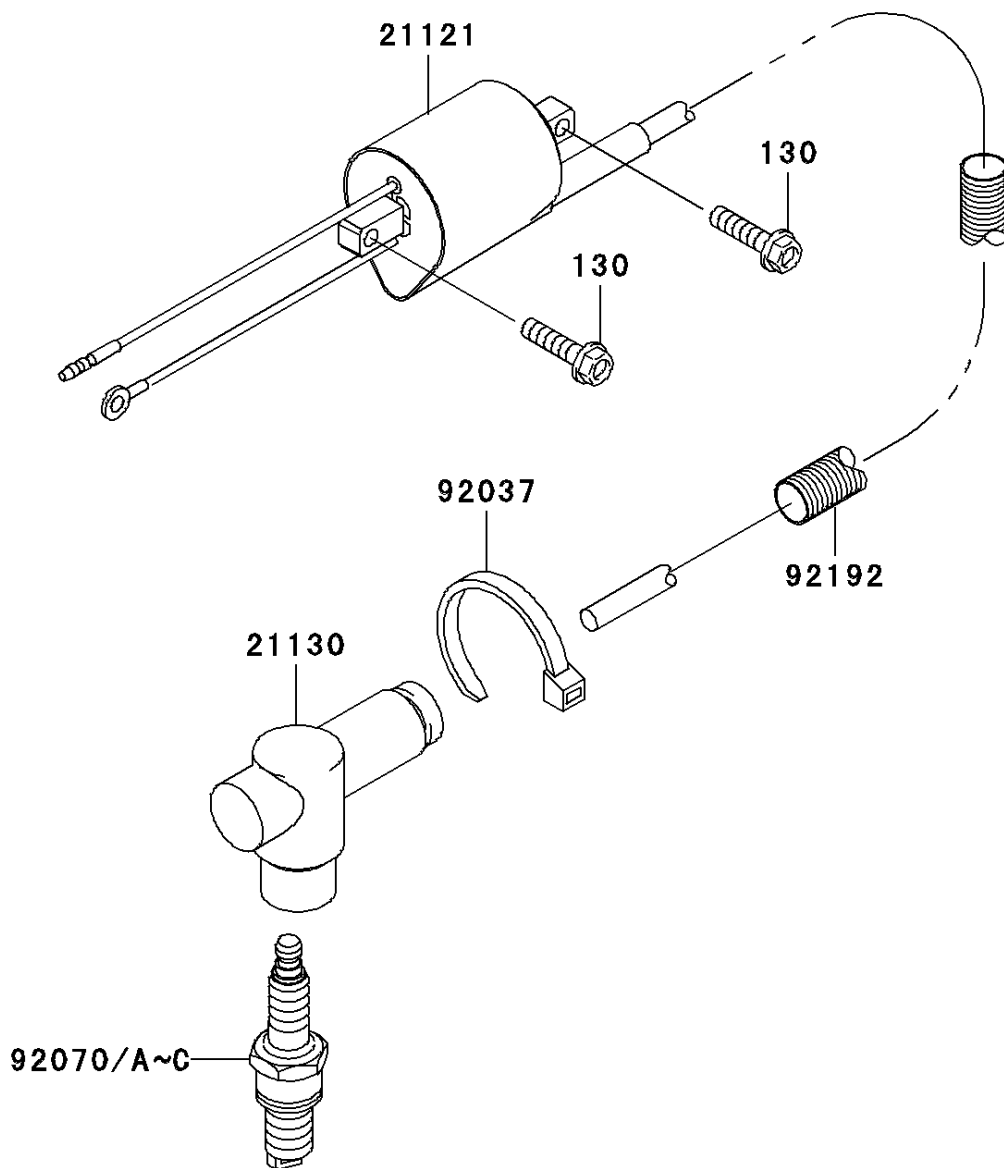

2004 KX125

PARTS DIAGRAM

Ignition System

Kawasaki

Let the Good Times Roll®

E1830

2004 KX125

PARTS LIST

Ignition System

Kawasaki

Let the Good Times Roll®

ITEM NAME

PART NUMBER

QUANTITY
