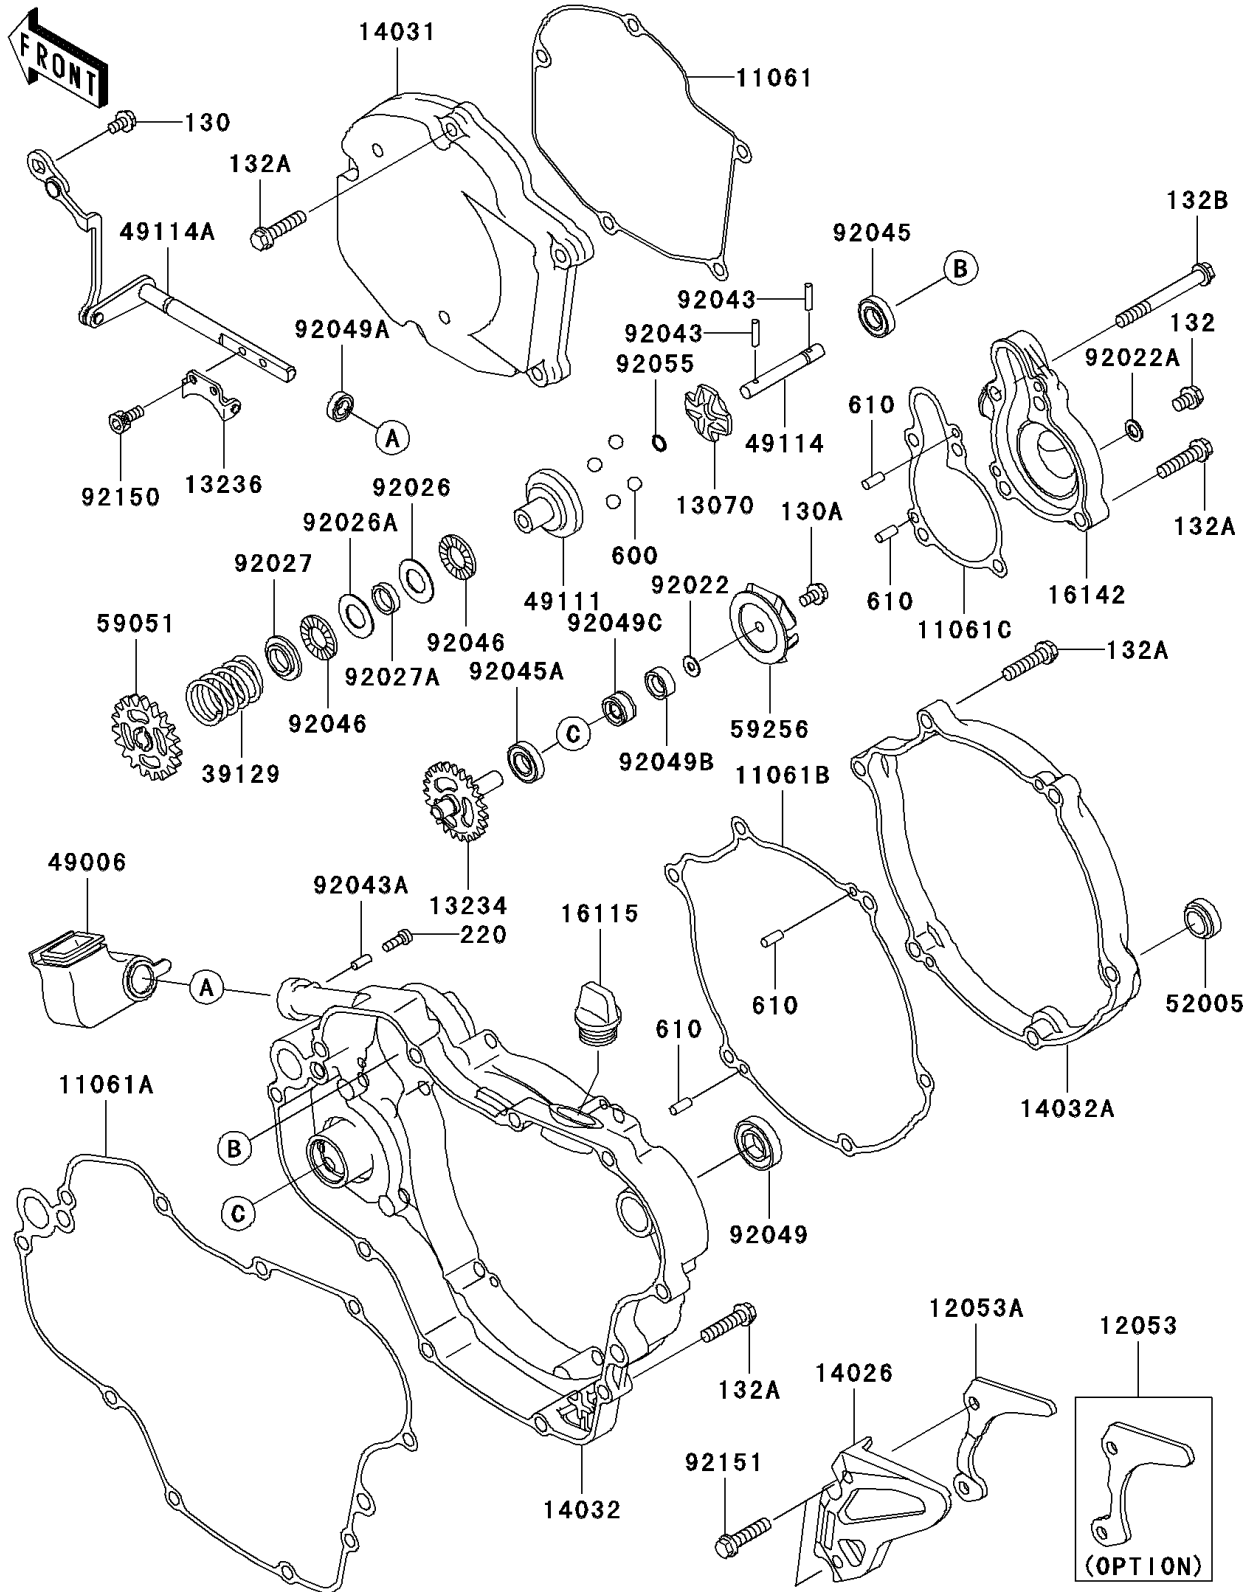

2004 KX125

PARTS DIAGRAM

Engine Cover(s)

E1431

2004 KX125

PARTS LIST

Engine Cover(s)

ITEM NAME

PART NUMBER

QUANTITY
