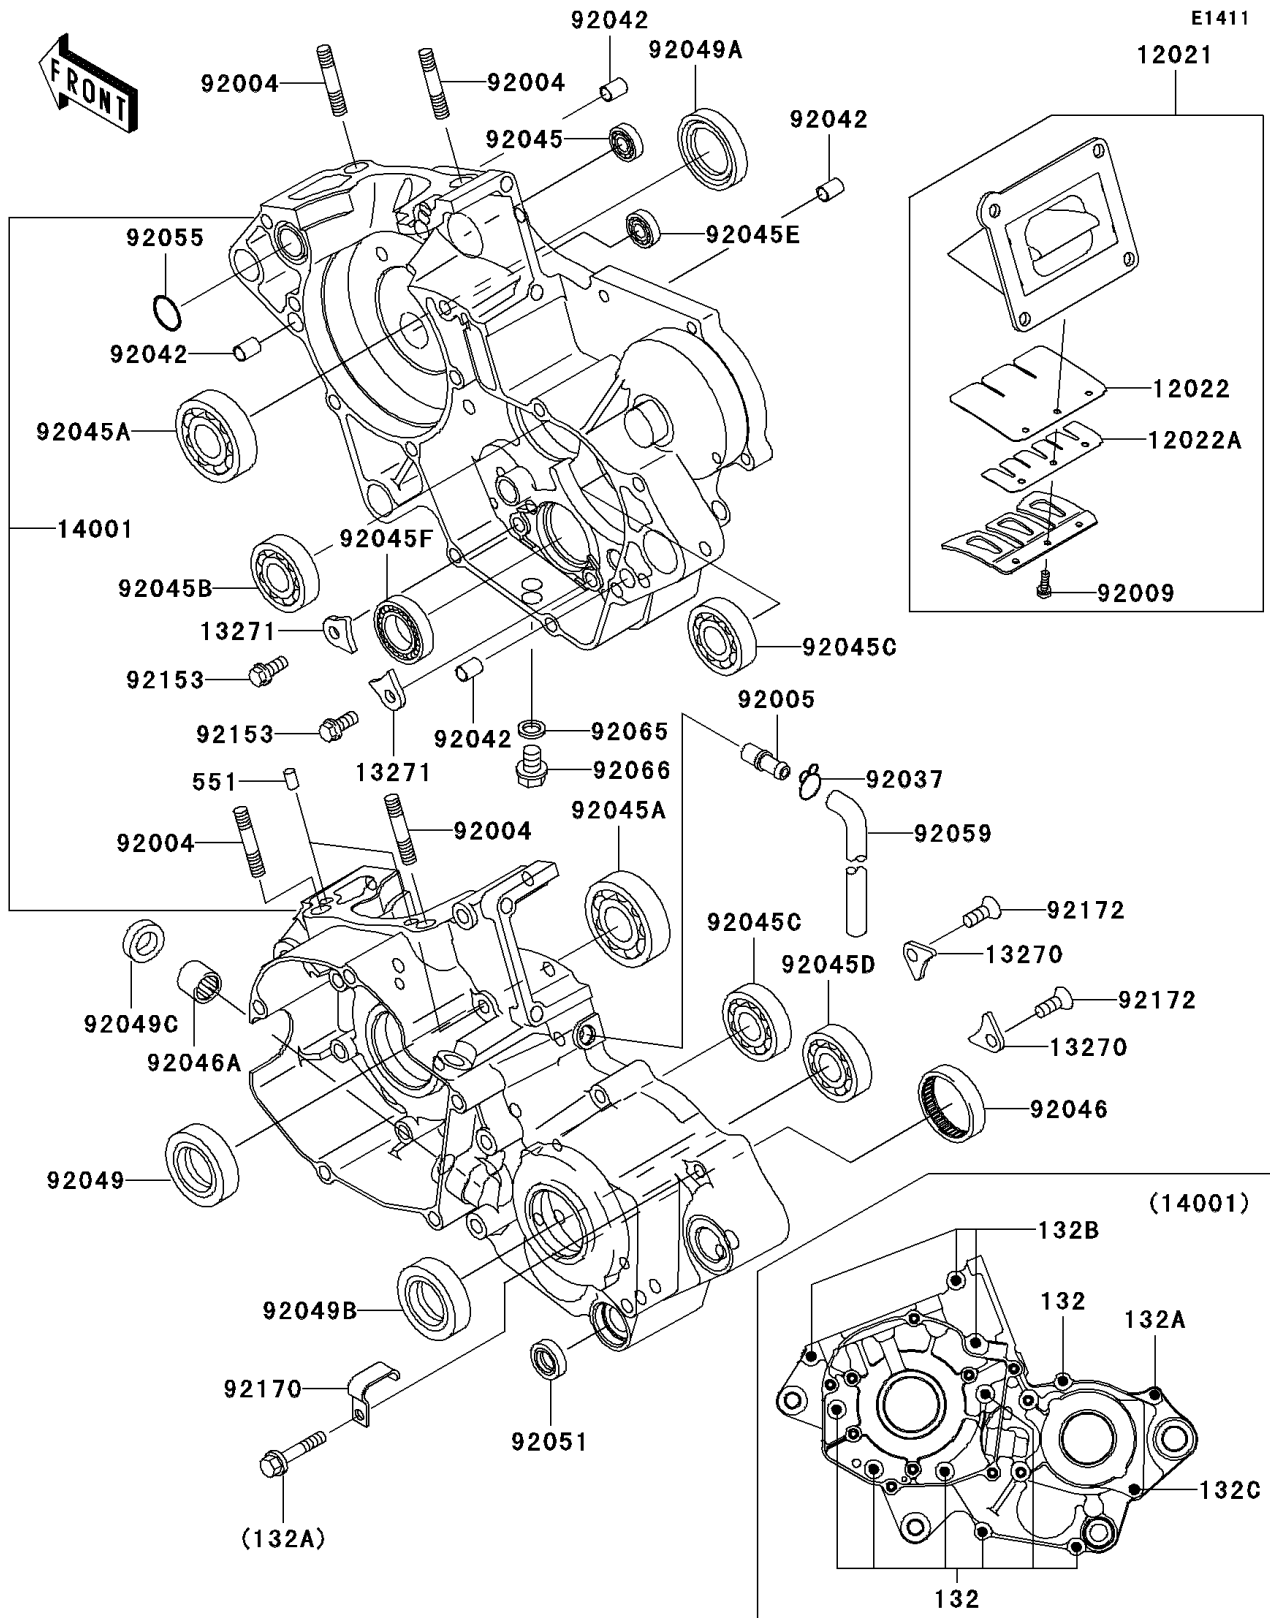

2004 KX125

PARTS DIAGRAM

Crankcase

2004 KX125

PARTS LIST

Crankcase

ITEM NAME

PART NUMBER

QUANTITY
