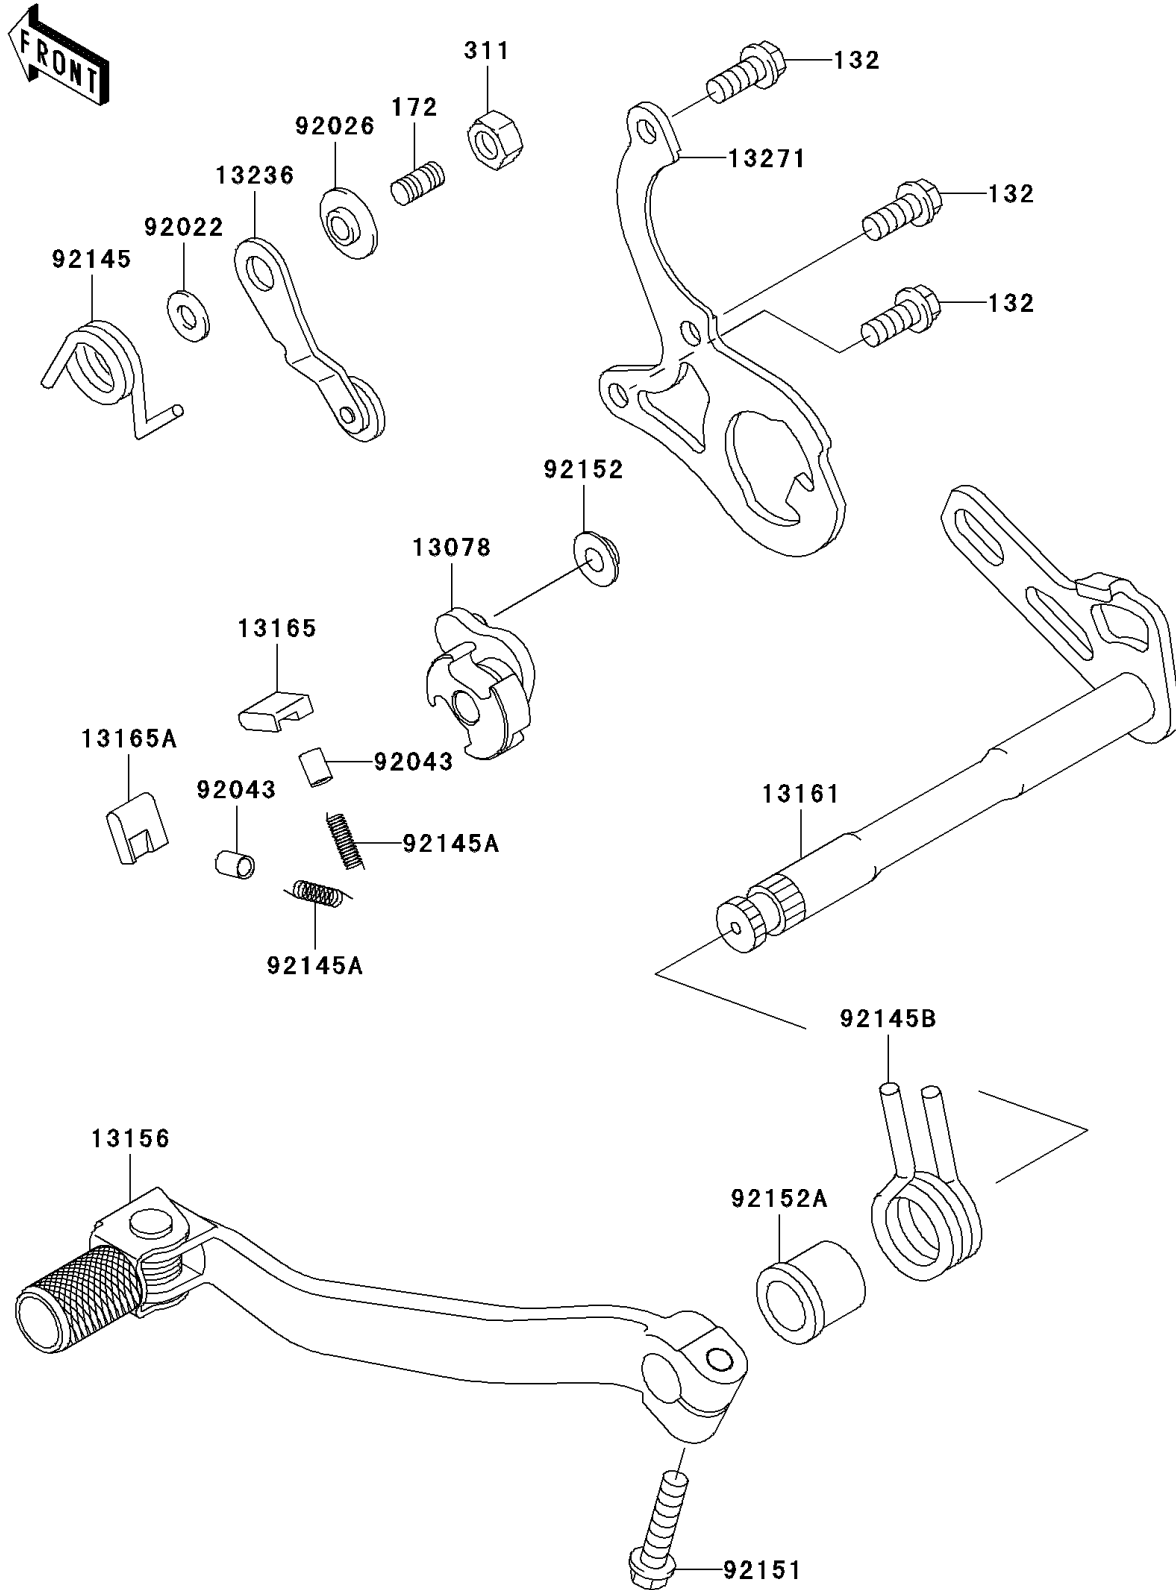

2004 KX125

PARTS DIAGRAM

Gear Change Mechanism

E1370