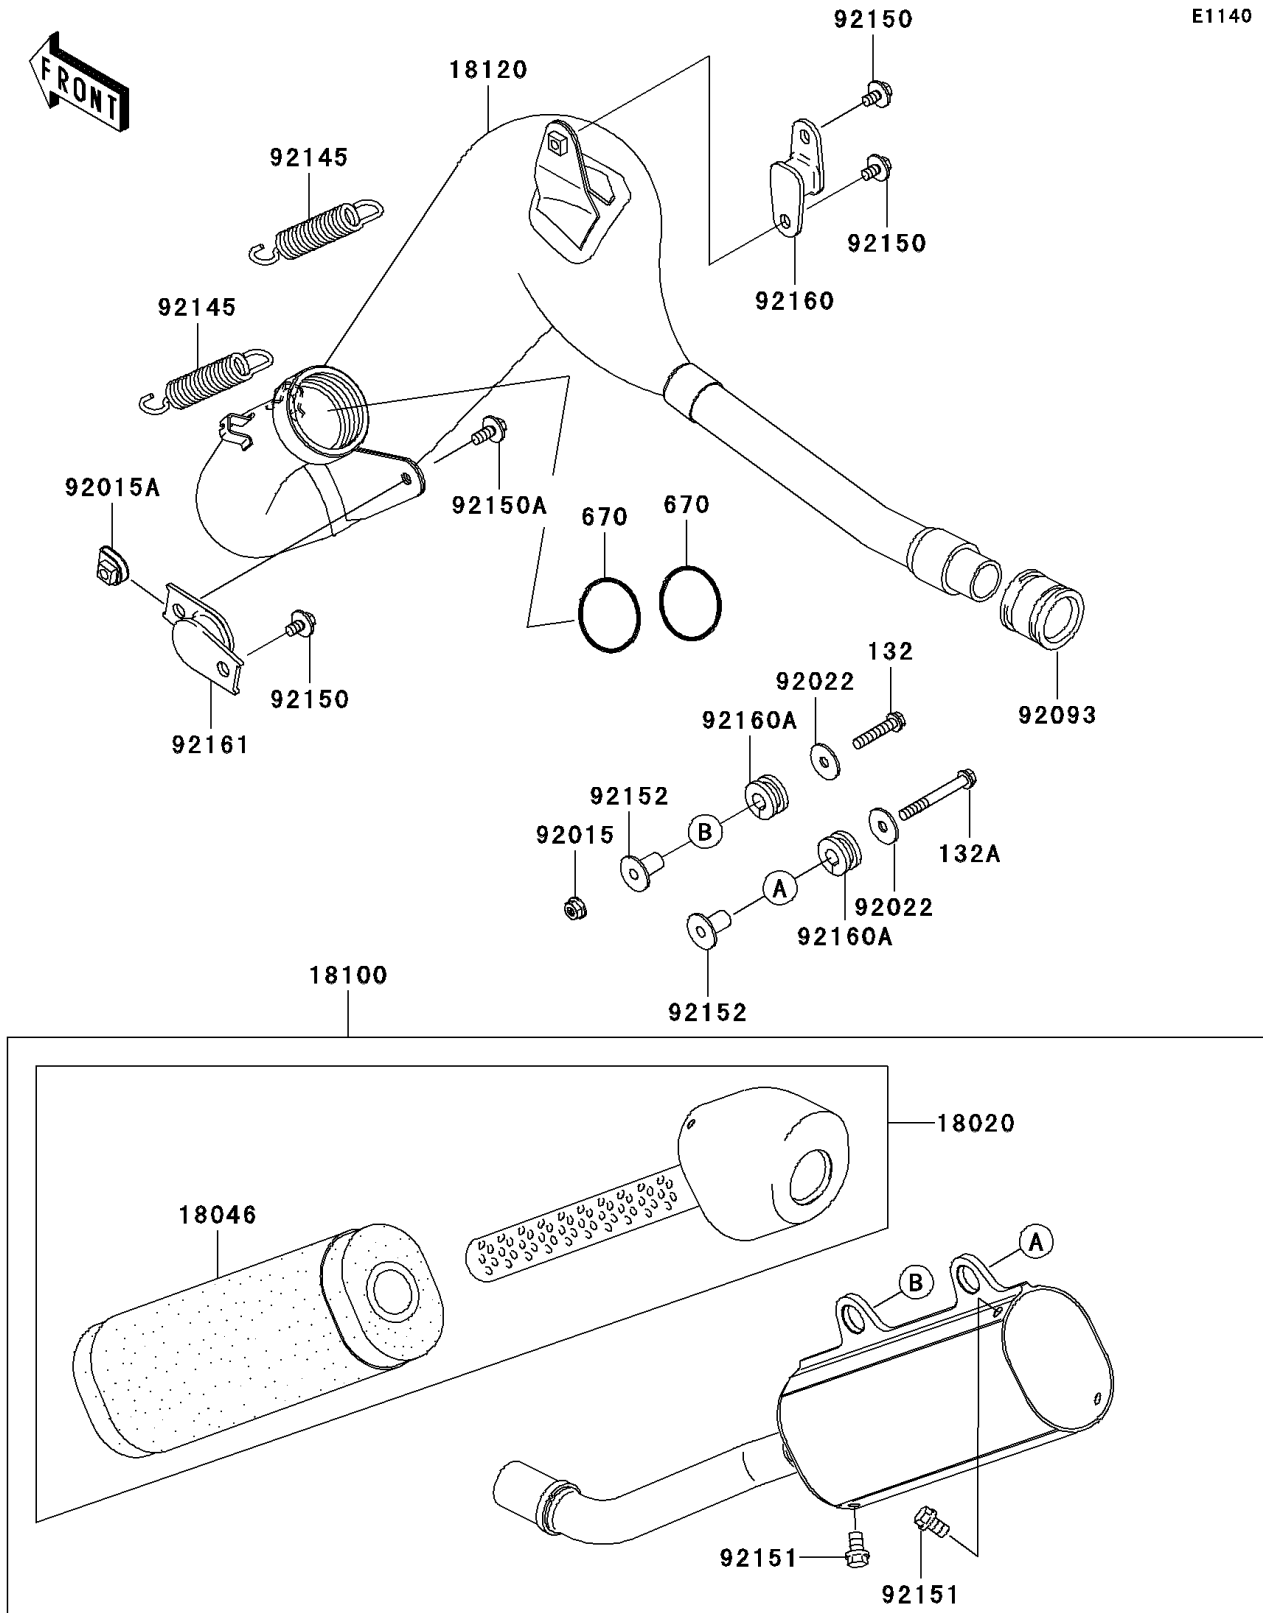

2004 KX125

PARTS DIAGRAM

Muffler(s)

E1140

2004 KX125

PARTS LIST

Muffler(s)

Kawasaki

Let the Good Times Roll®

ITEM NAME

PART NUMBER

QUANTITY
