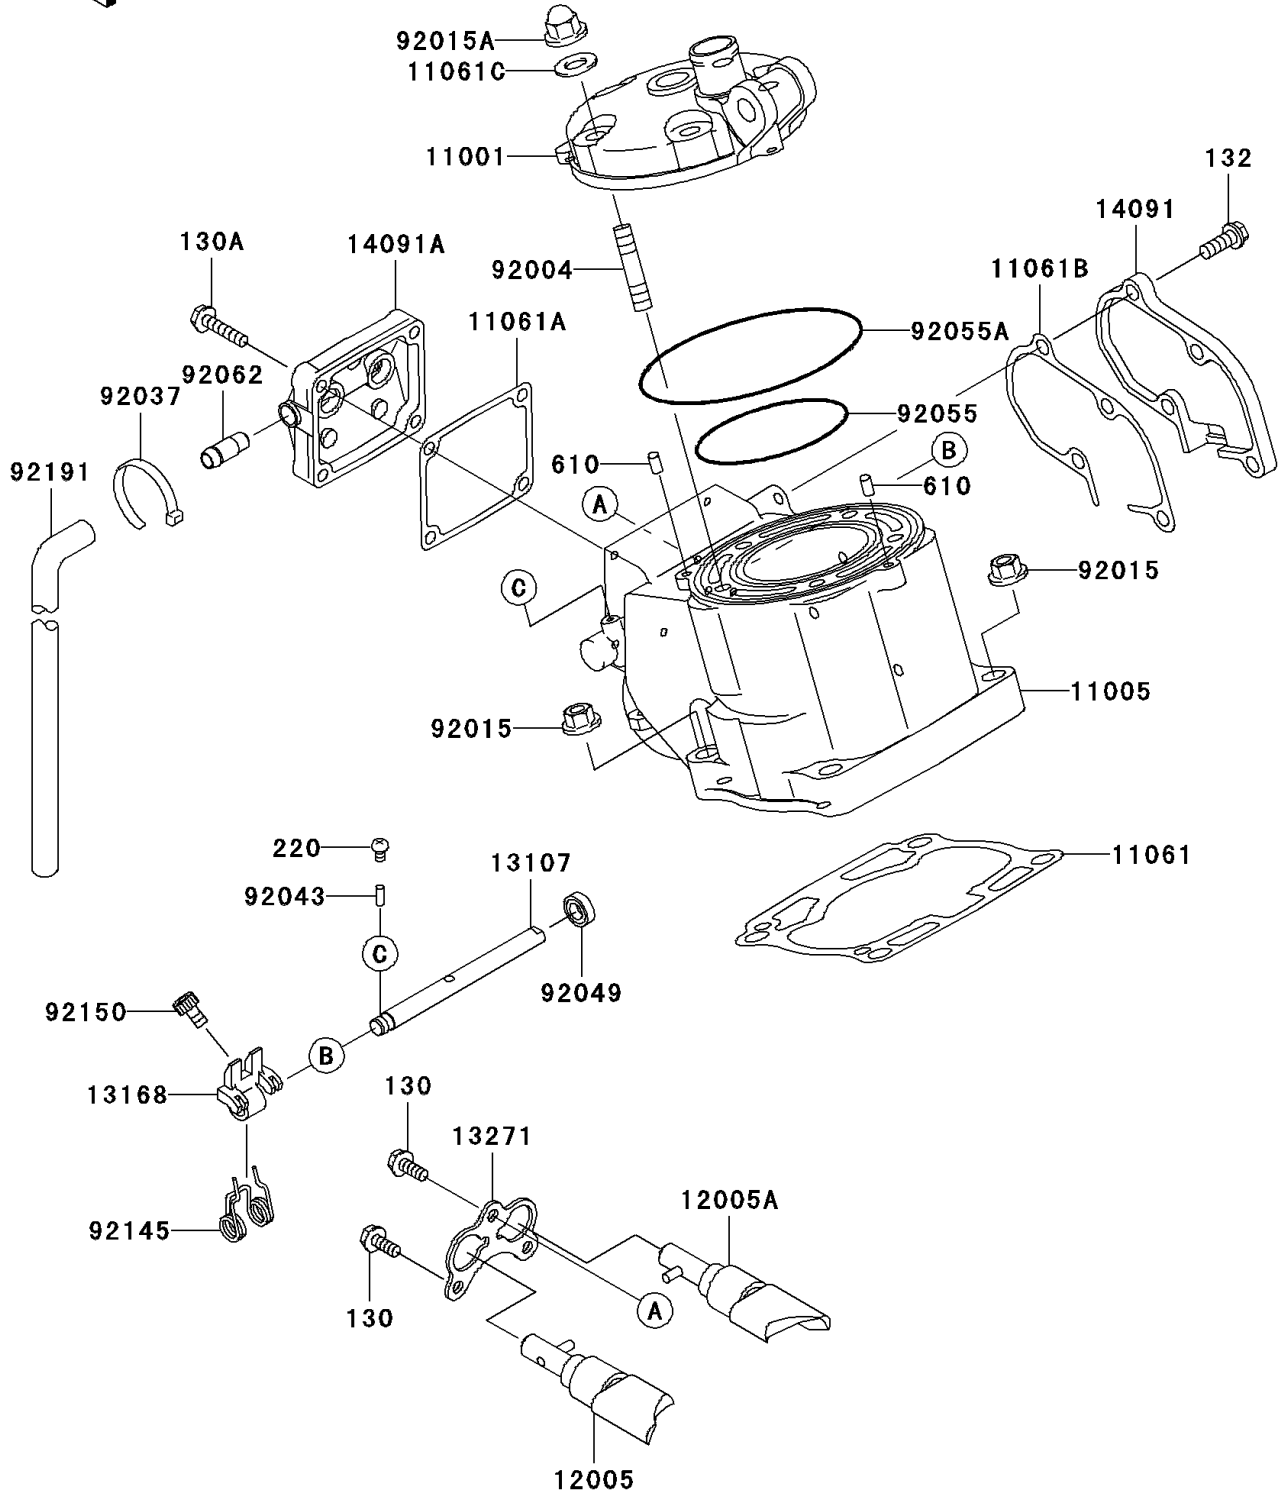

2004 KX125

PARTS DIAGRAM

Cylinder Head/Cylinder

E1110

2004 KX125

PARTS LIST

Cylinder Head/Cylinder

Kawasaki

Let the Good Times Roll®

ITEM NAME

PART NUMBER

QUANTITY
