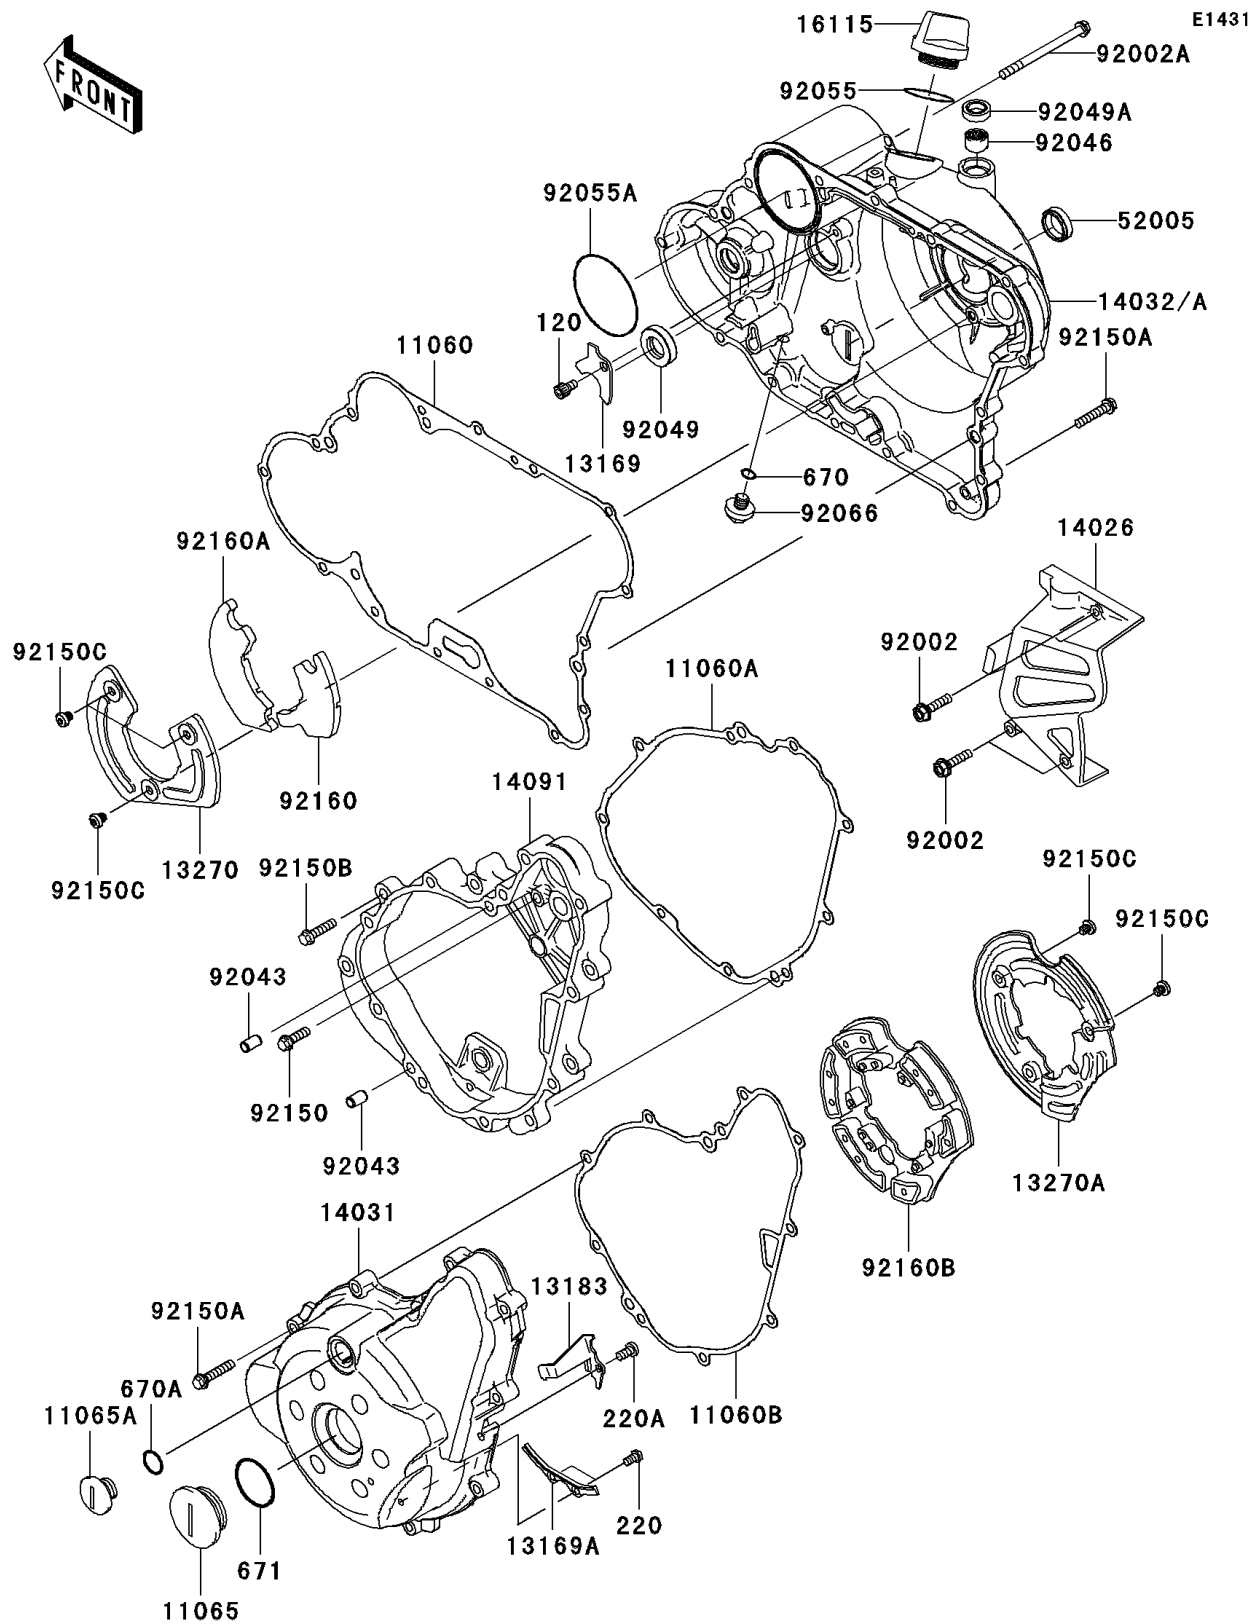

2010 KLR™ 650

PARTS DIAGRAM

Engine Cover(s)

2010 KLR™ 650

PARTS LIST

Engine Cover(s)

ITEM NAME

PART NUMBER

QUANTITY
