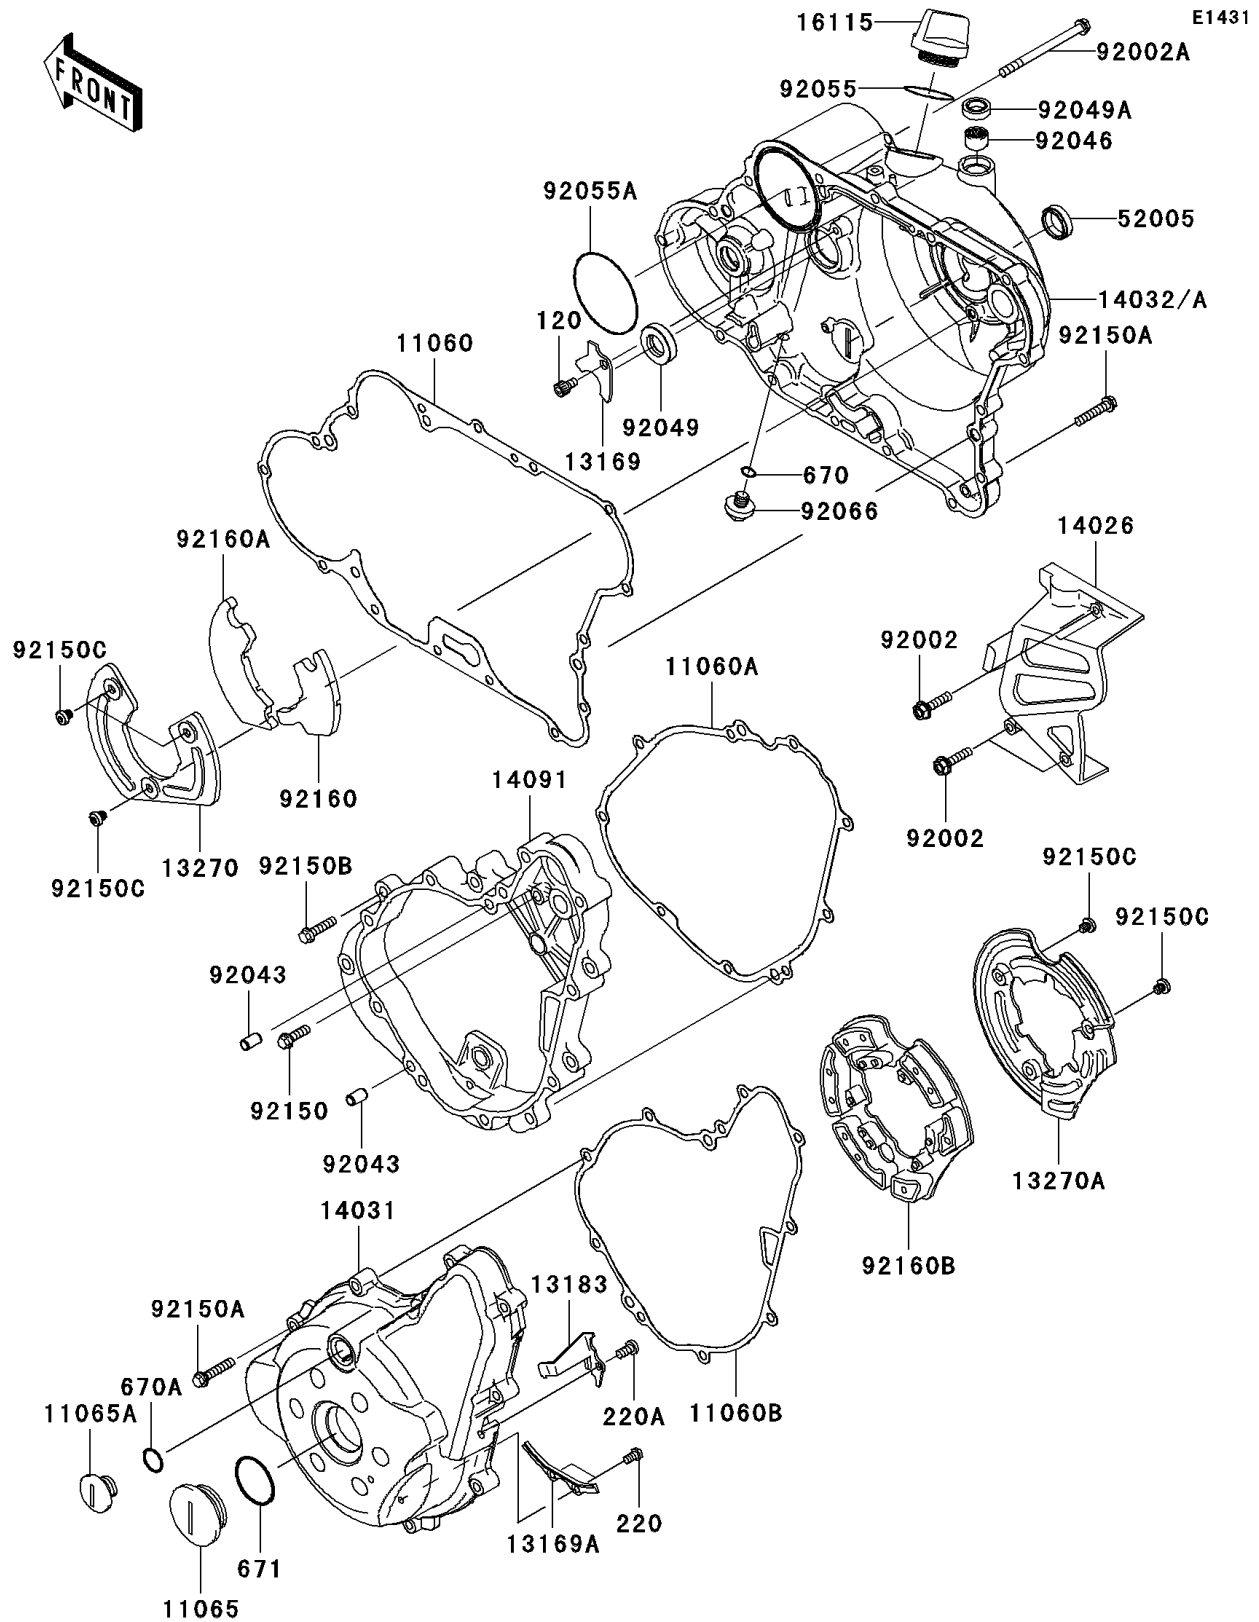

2009 KLR™ 650

PARTS DIAGRAM

Engine Cover(s)

2009 KLR™ 650

PARTS LIST

Engine Cover(s)

Kawasaki

Let the Good Times Roll®

ITEM NAME

PART NUMBER

QUANTITY
