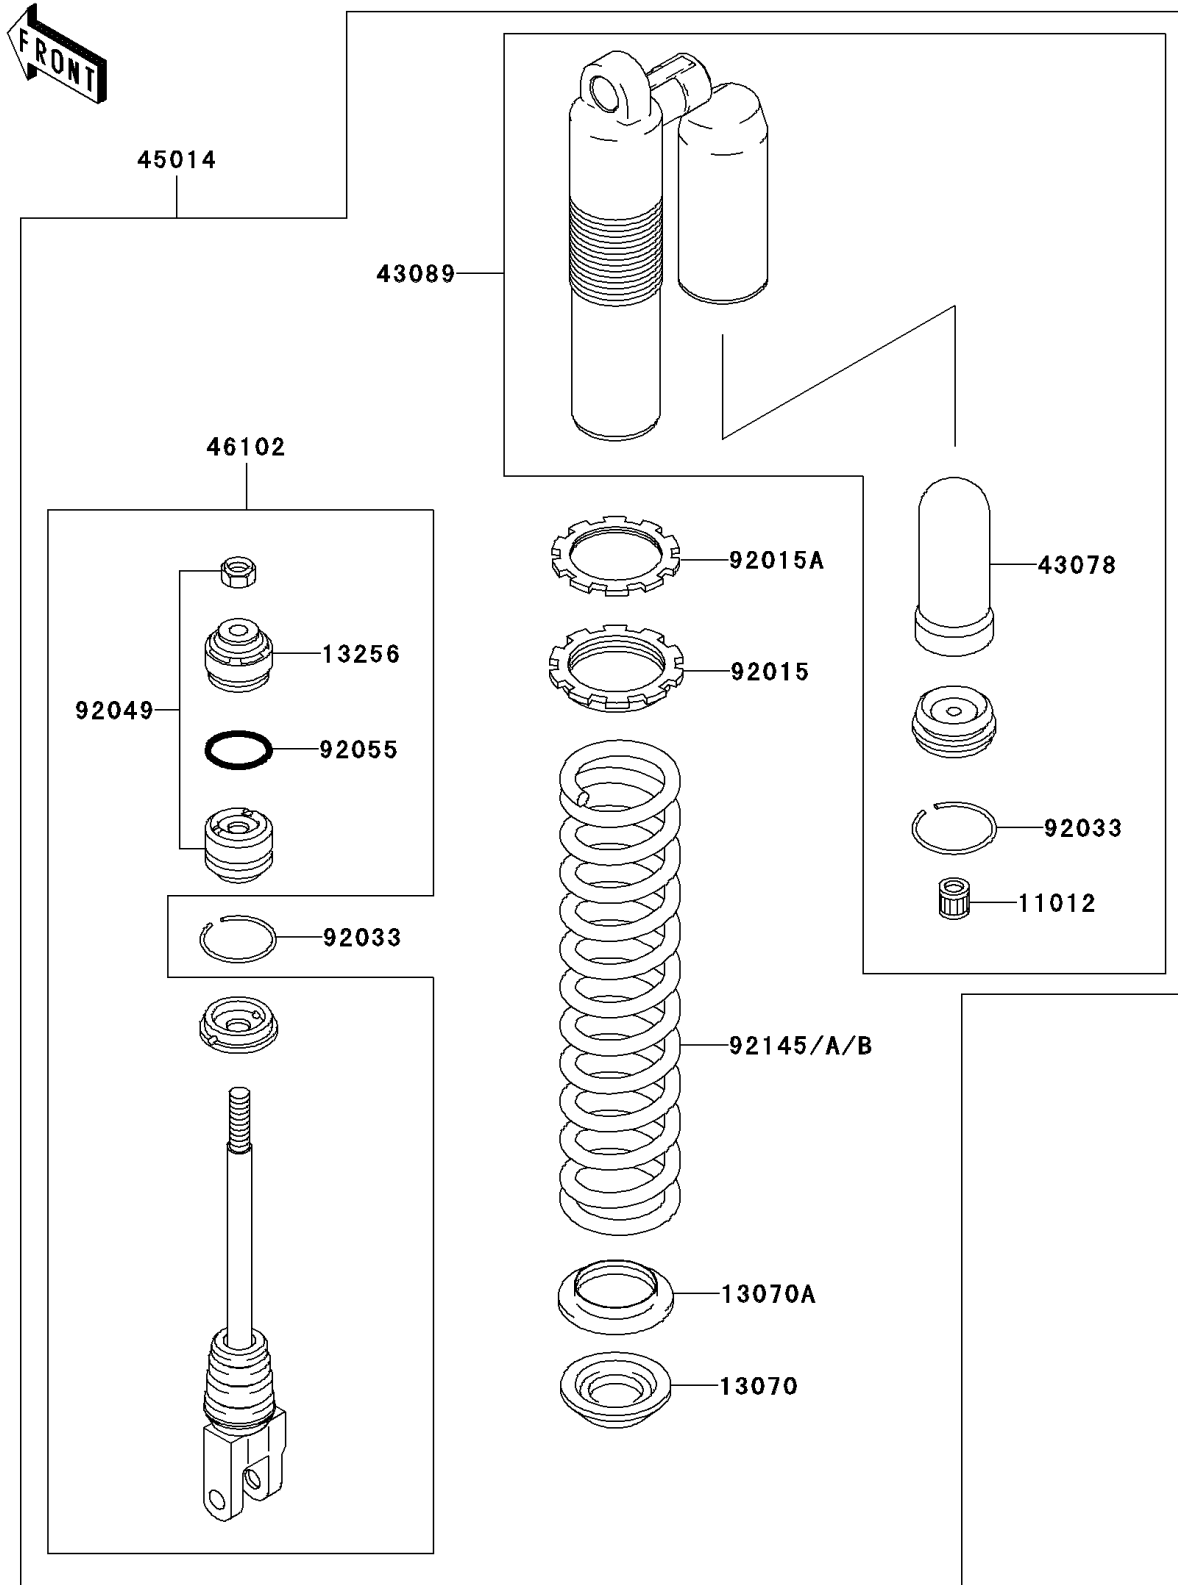

2003 KX125

PARTS DIAGRAM

Shock Absorber(s)

F2280

2003 KX125

PARTS LIST

Shock Absorber(s)

ITEM NAME

PART NUMBER

QUANTITY
