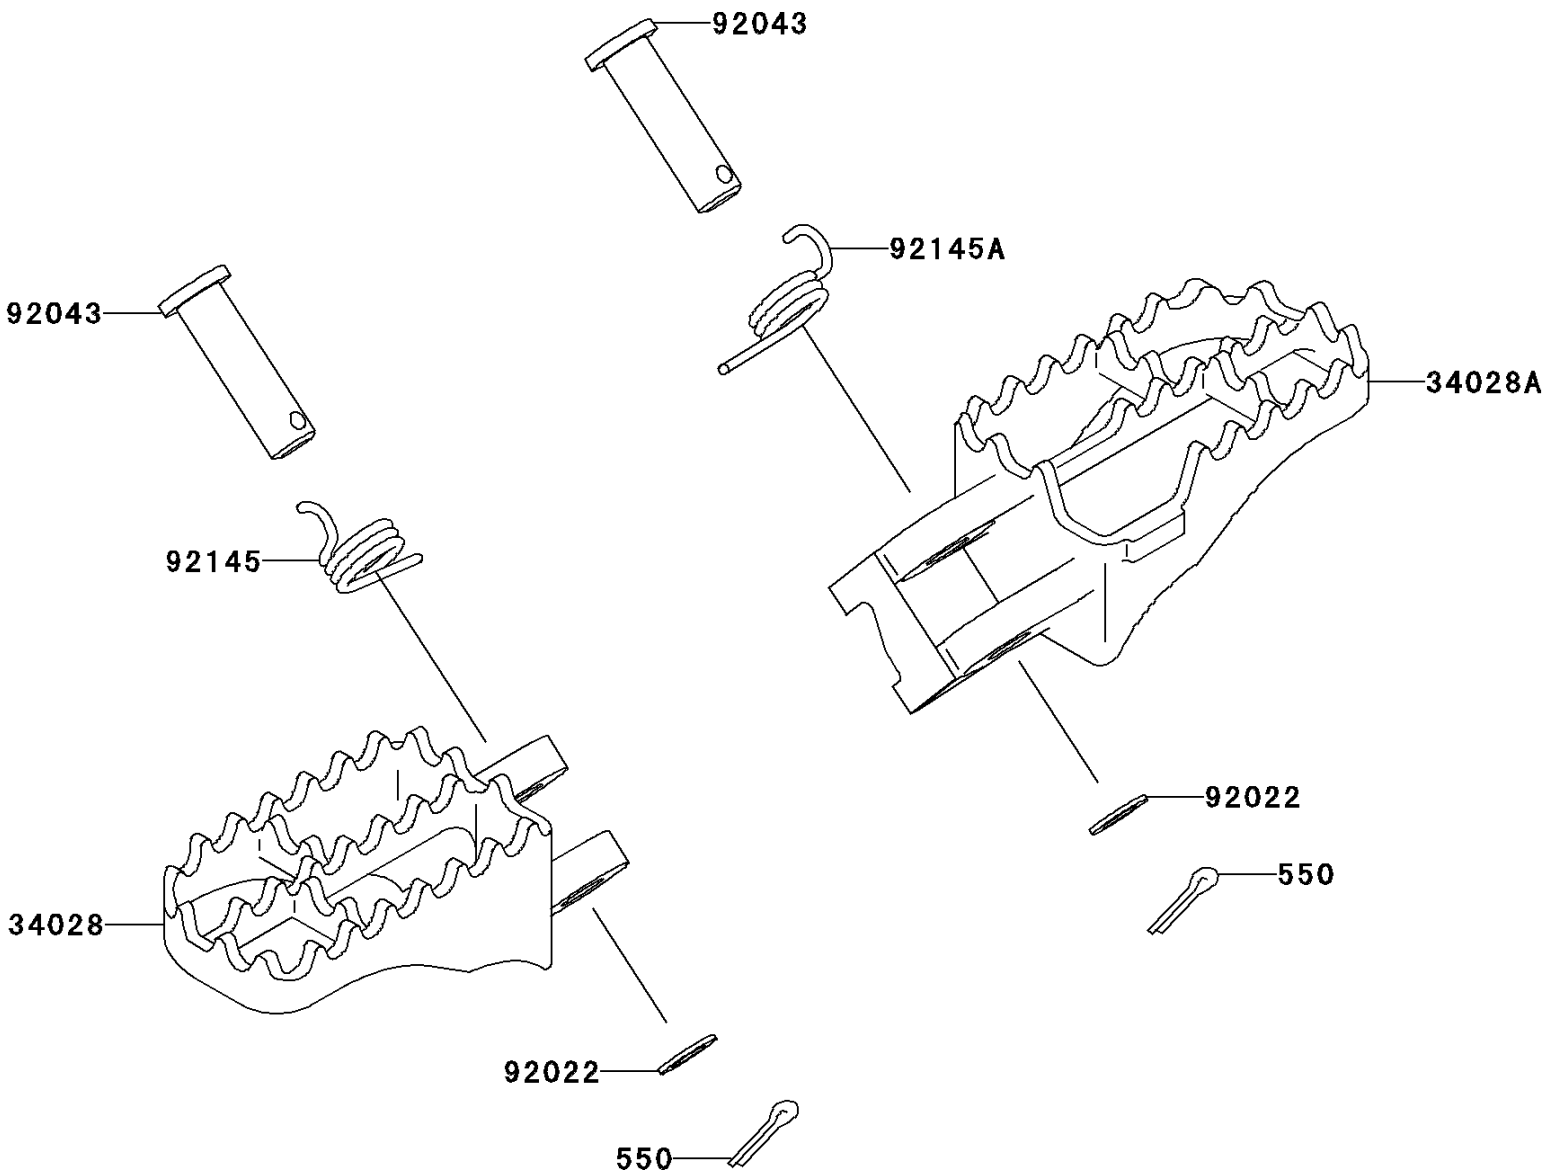

2003 KX125

PARTS DIAGRAM

Footrests

F2160

2003 KX125

PARTS LIST

Footrests

ITEM NAME

PART NUMBER

QUANTITY
