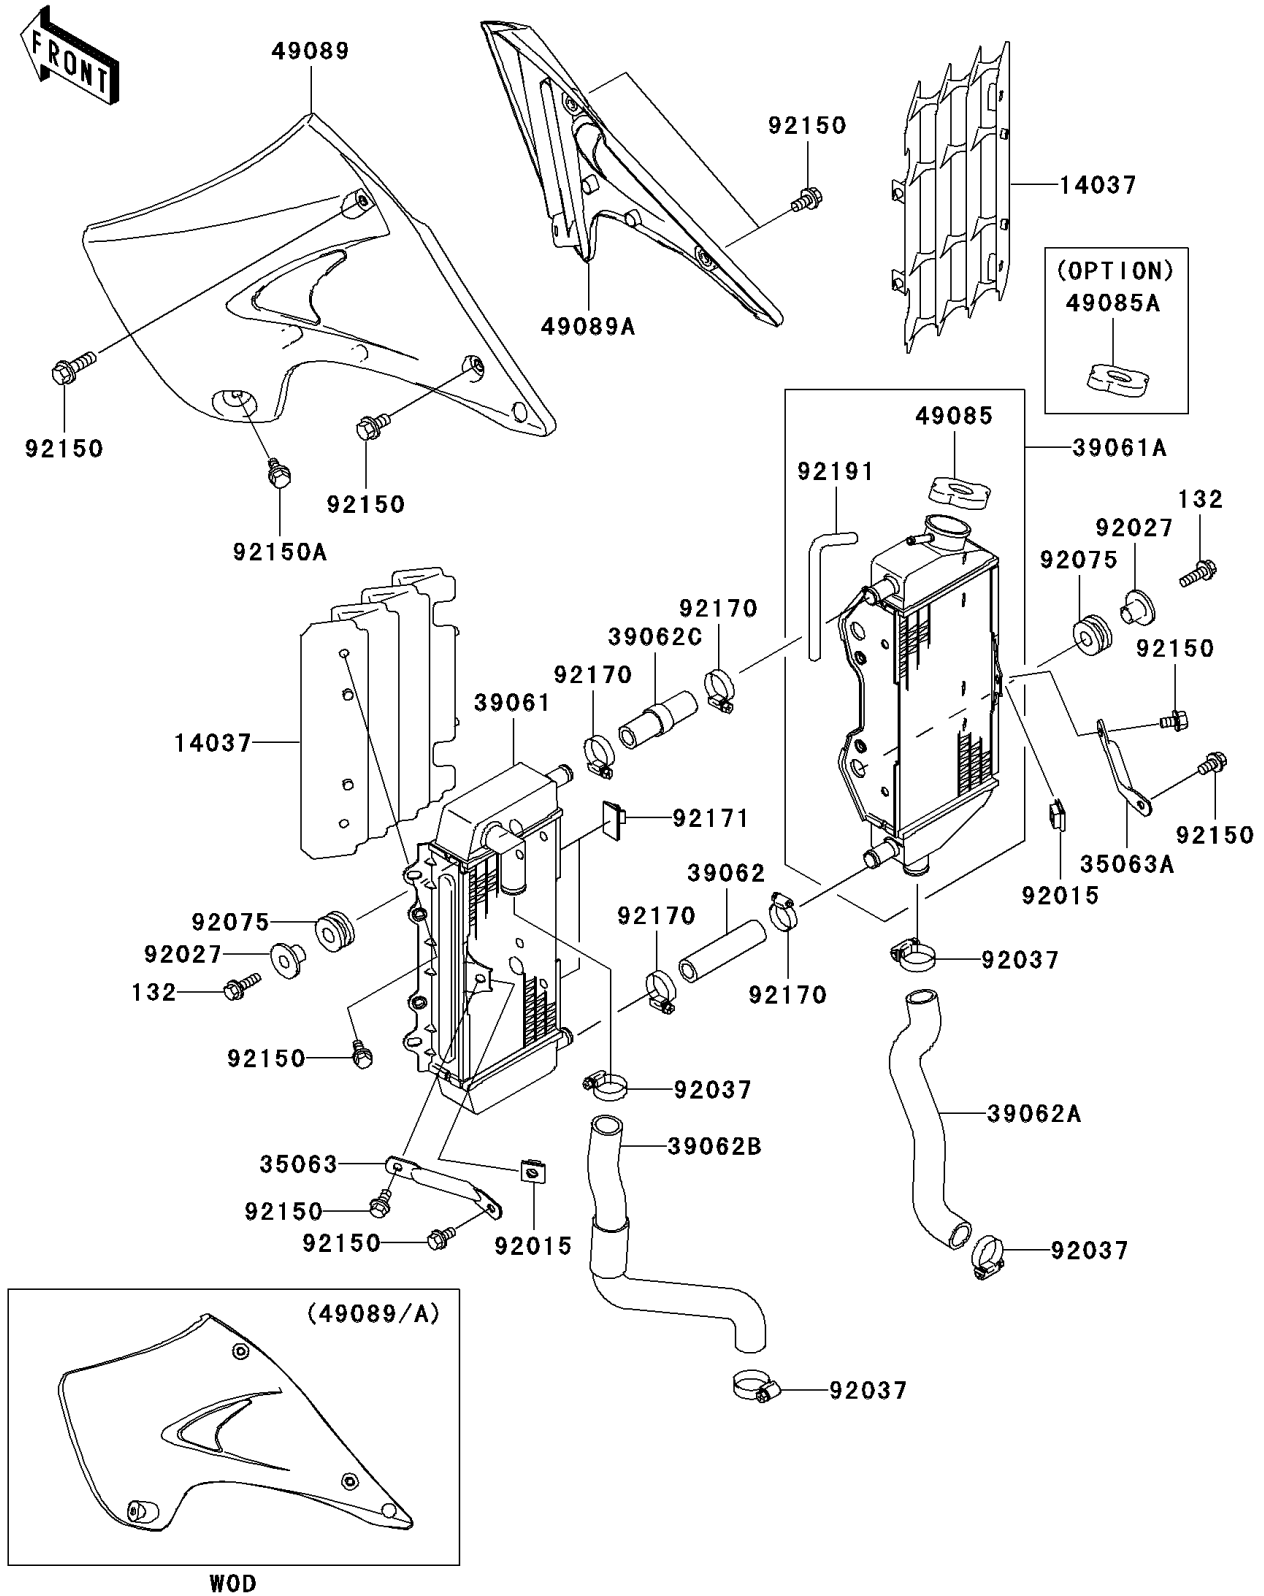

2003 KX125

PARTS DIAGRAM

Radiator

E3032

2003 KX125

PARTS LIST

Radiator

ITEM NAME

PART NUMBER

QUANTITY
