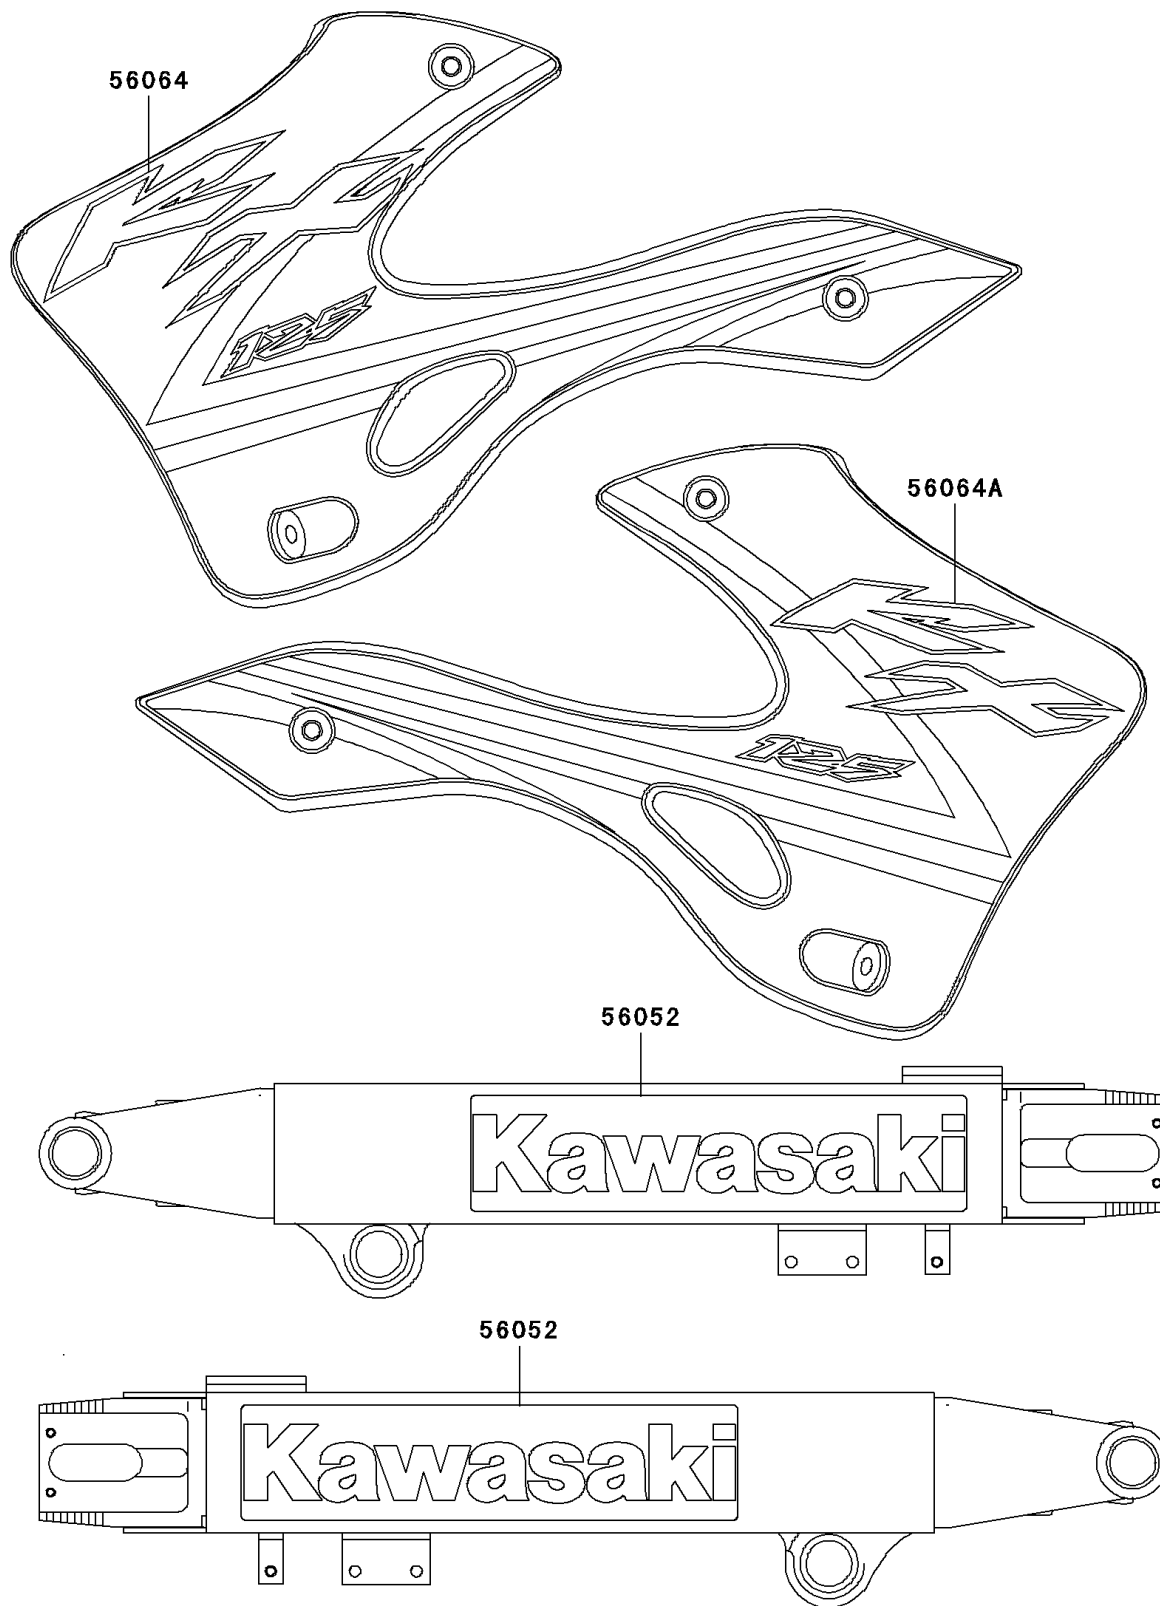

2002 KX125

PARTS DIAGRAM

Decals

Kawasaki

Let the Good Times Roll®

F2861

2002 KX125

PARTS LIST

Decals

ITEM NAME

PART NUMBER

QUANTITY
