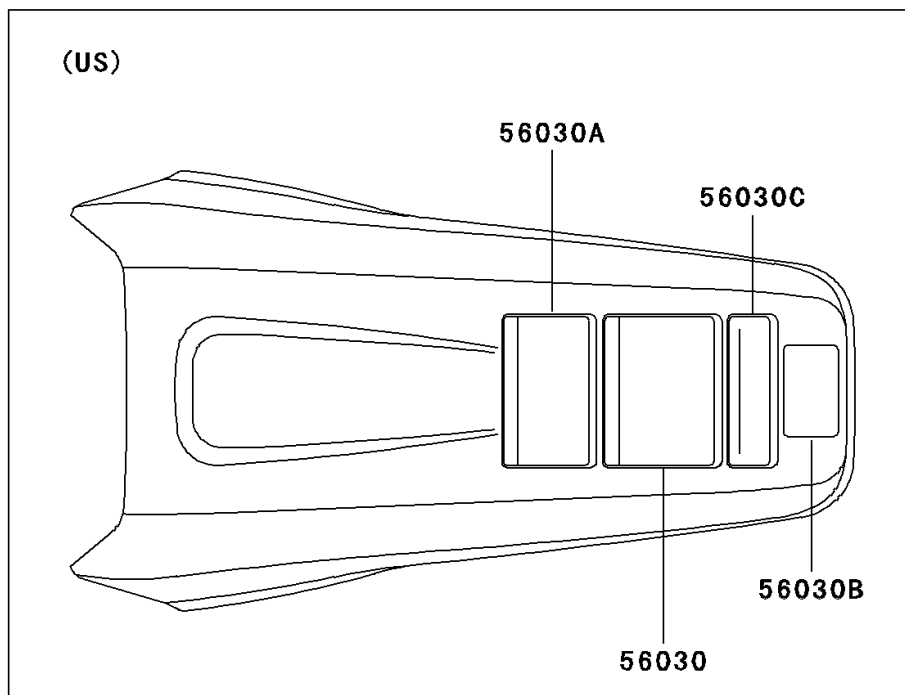

2002 KX125

PARTS DIAGRAM

Labels

F2860

2002 KX125

PARTS LIST

Labels

ITEM NAME

PART NUMBER

QUANTITY
