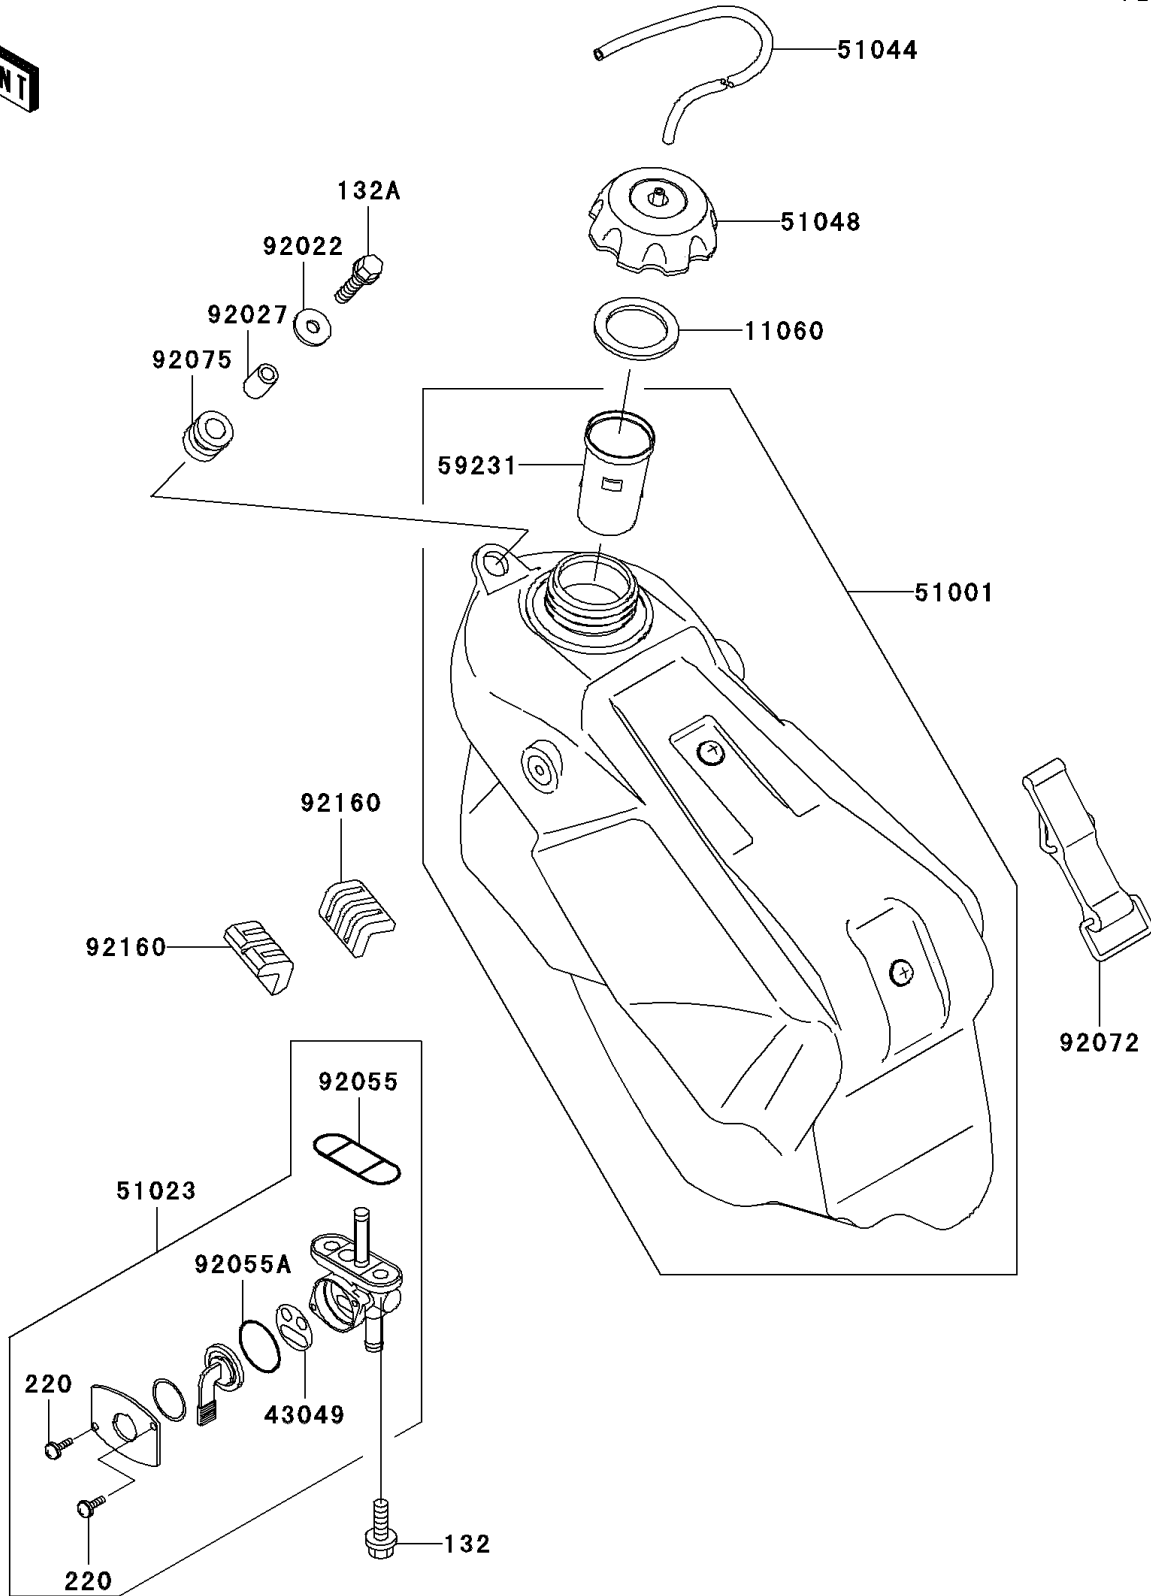

2002 KX125

PARTS DIAGRAM

Fuel Tank

F2410

2002 KX125

PARTS LIST

Fuel Tank

ITEM NAME

PART NUMBER

QUANTITY
